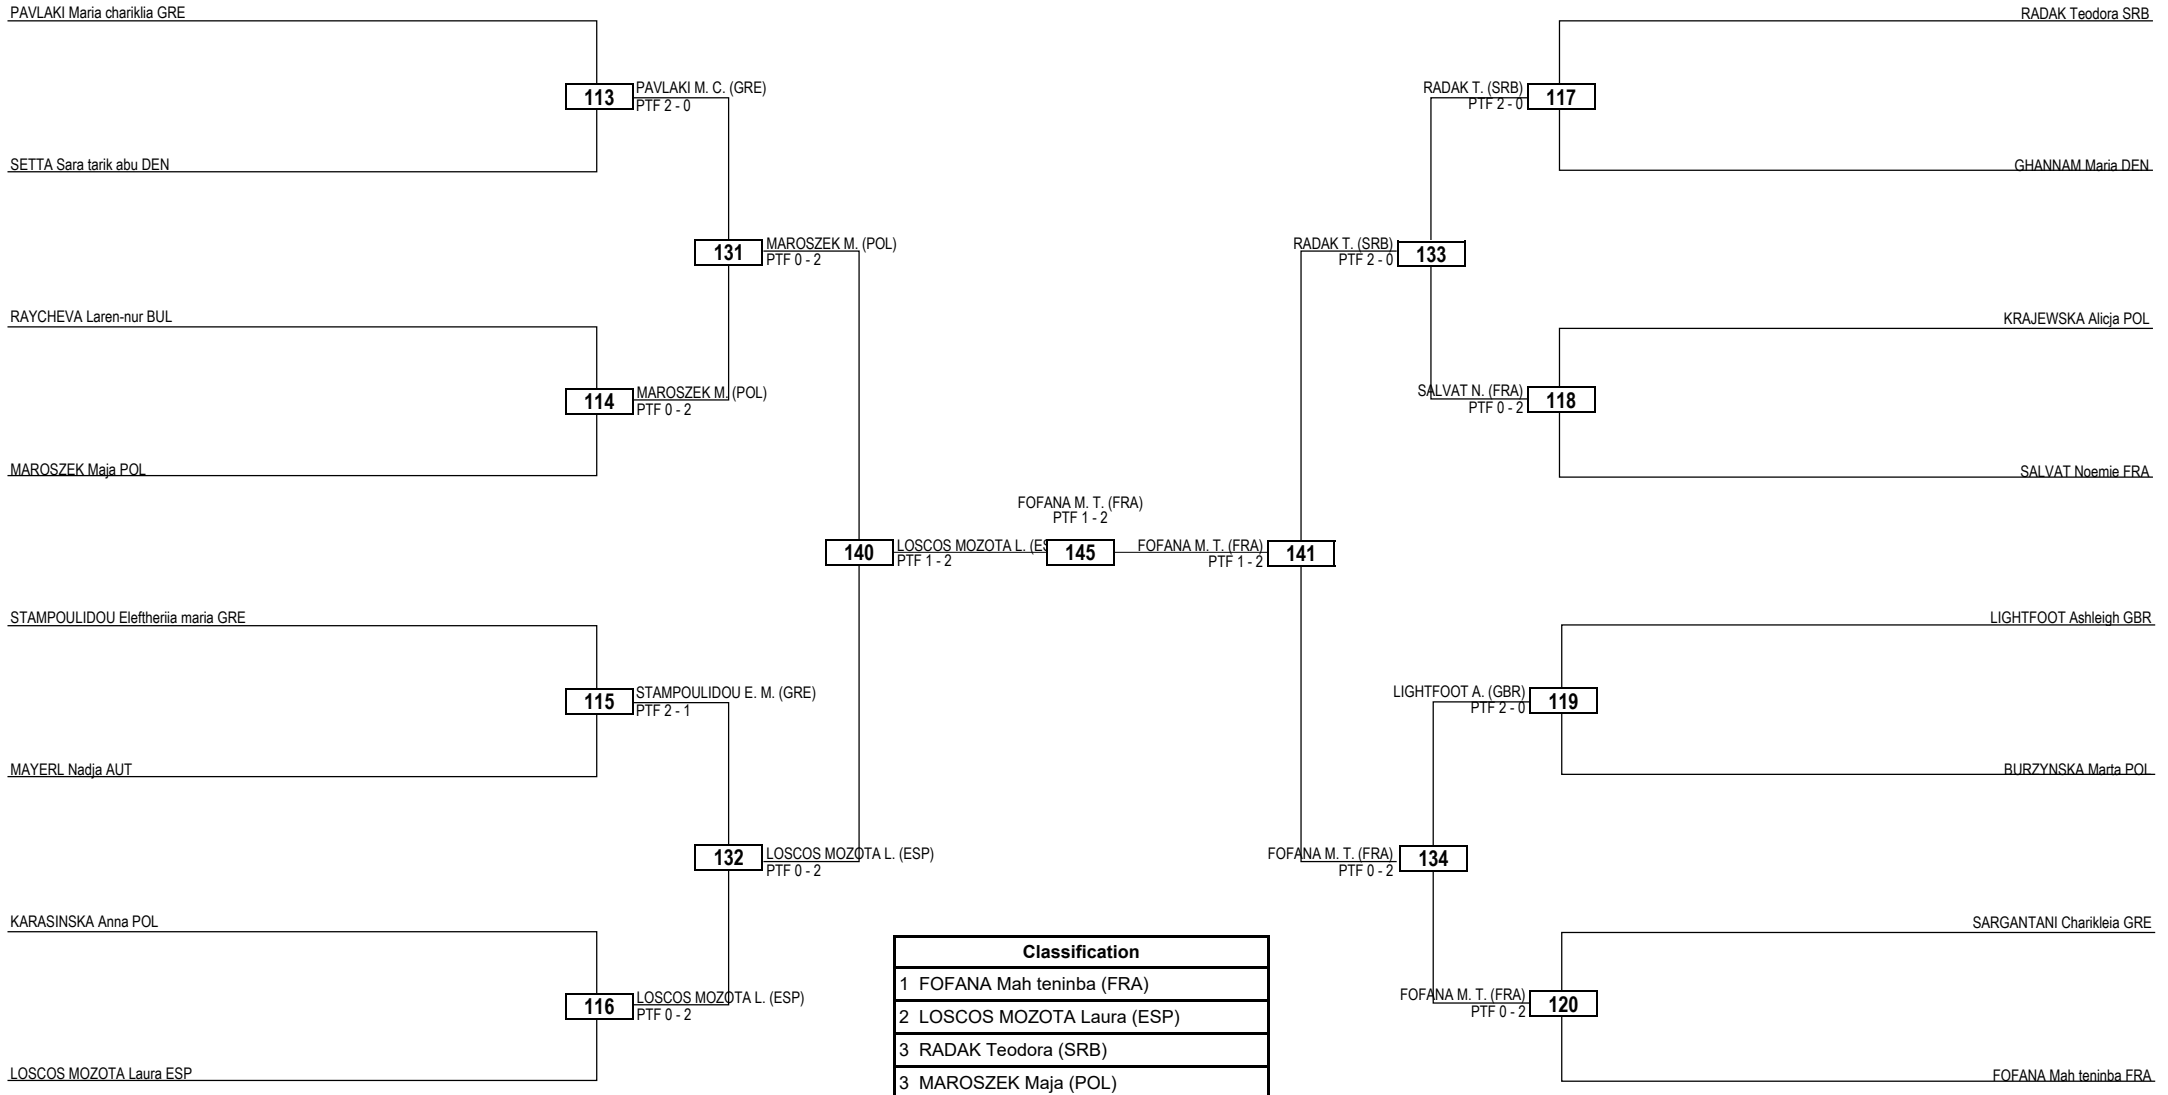

Round of 16   Quarterfinals   Semifinals   Final   Semifinals   Quarterfinals   Round of 16

LEGEND RSC: Win by Referee Stop Contest   PTG: Win by Point Gap   SUP: Win by Superiority   DSQ: Win by Disqualification   DQB: Win by Disqualification for unsportsmanlike behavior   DWR: Double Withdrawal   R: Round
(x) **Seed**   PTF: Win by Final Score   GDP: Win by Golden Points   WDR: Win by Withdrawal   PUN: Win by Punitive Declaration   DDB: Double Disqualification for unsportsmanlike behavior   DDQ: Double Disqualification