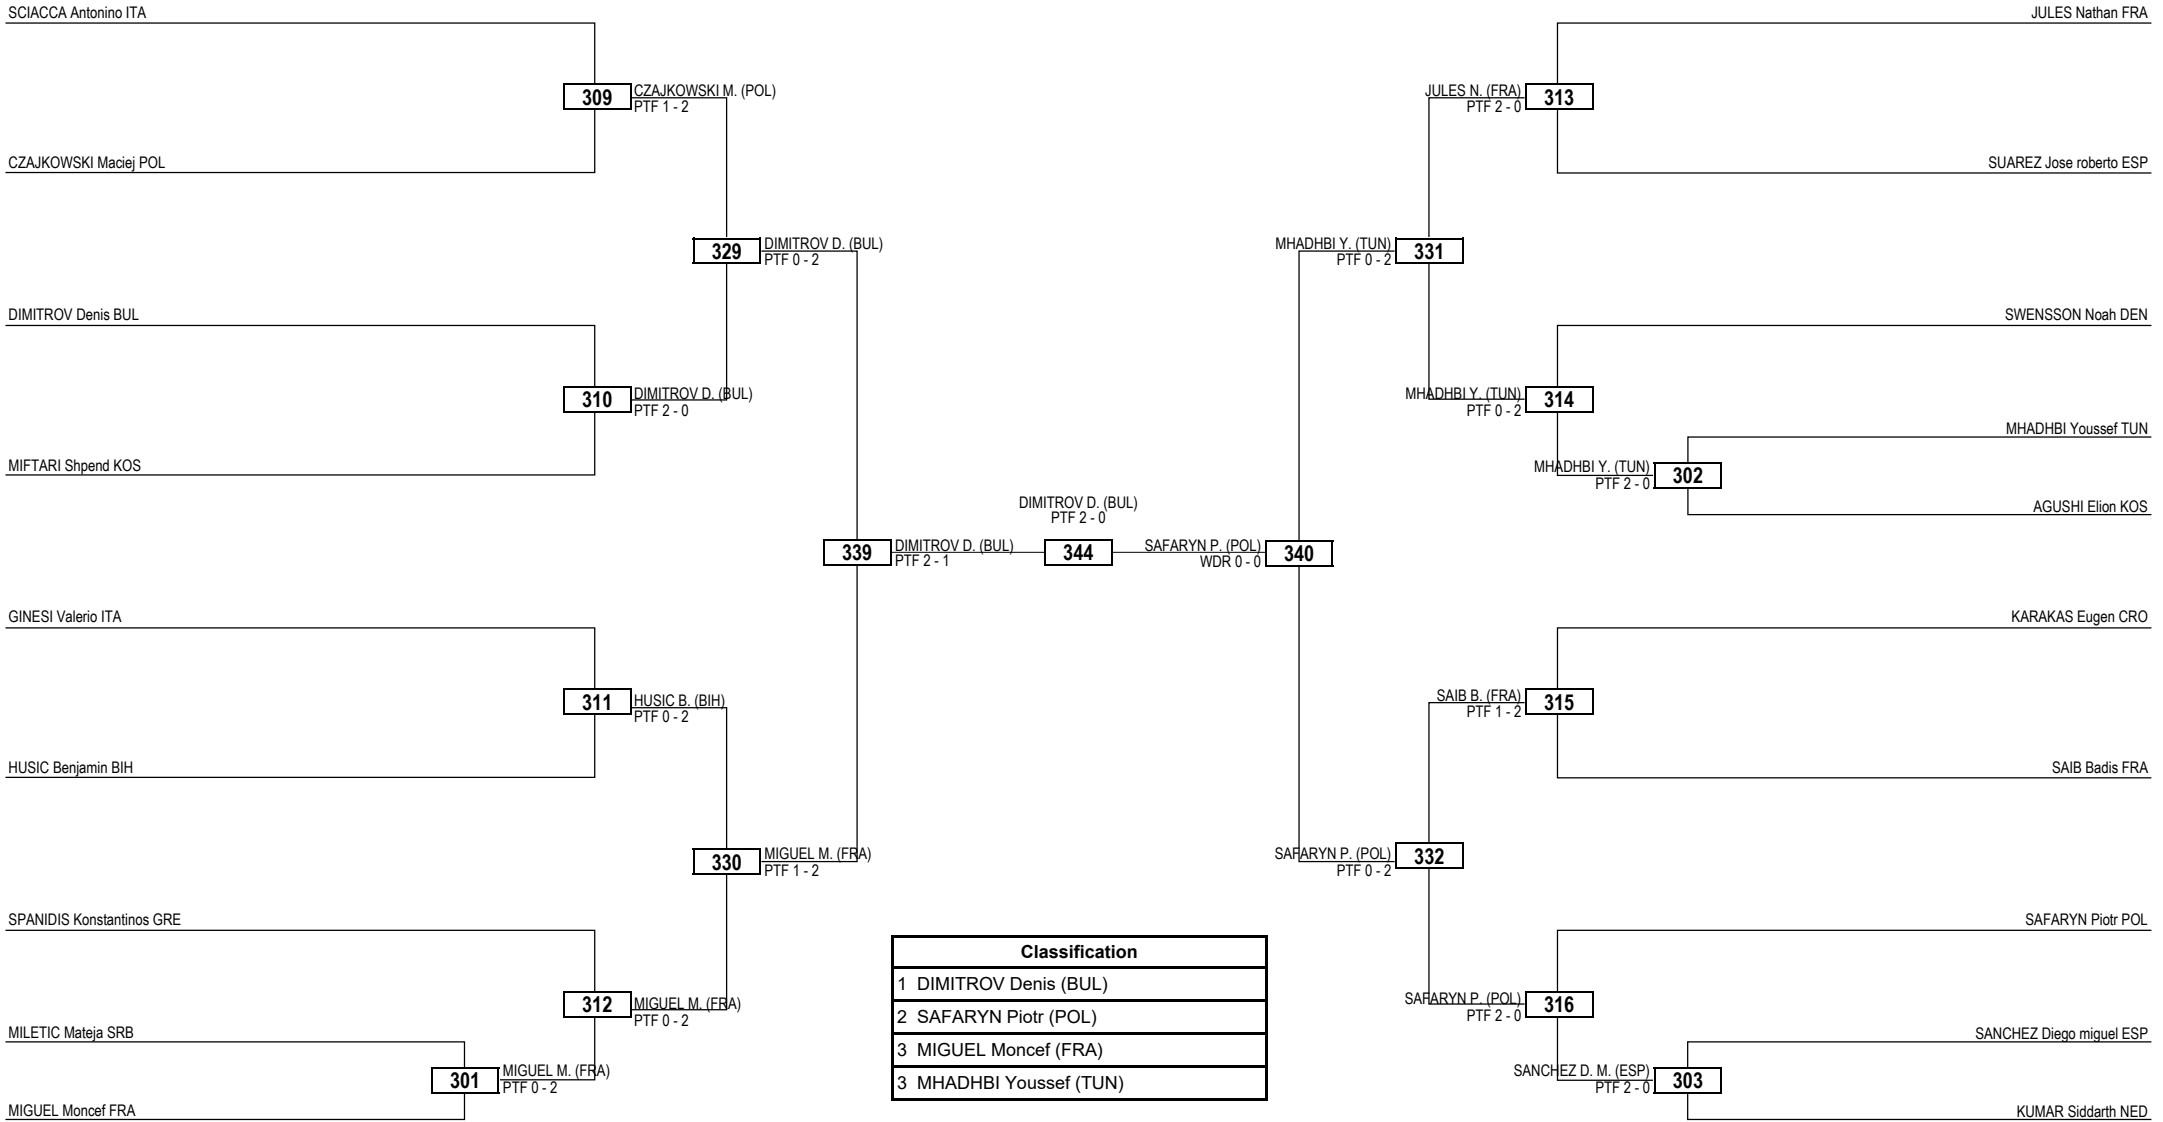

Round of 32   Round of 16   Quarterfinals   Semifinals   Final   Semifinals   Quarterfinals   Round of 16   Round of 32

LEGEND RSC: Win by Referee Stop Contest   PTG: Win by Point Gap   SUP: Win by Superiority   DSQ: Win by Disqualification   DQB: Win by Disqualification for unsportsmanlike behavior   DWR: Double Withdrawal   R: Round
(x) **Seed**   PTF: Win by Final Score   GDP: Win by Golden Points   WDR: Win by Withdrawal   PUN: Win by Punitive Declaration   DDB: Double Disqualification for unsportsmanlike behavior   DDQ: Double Disqualification