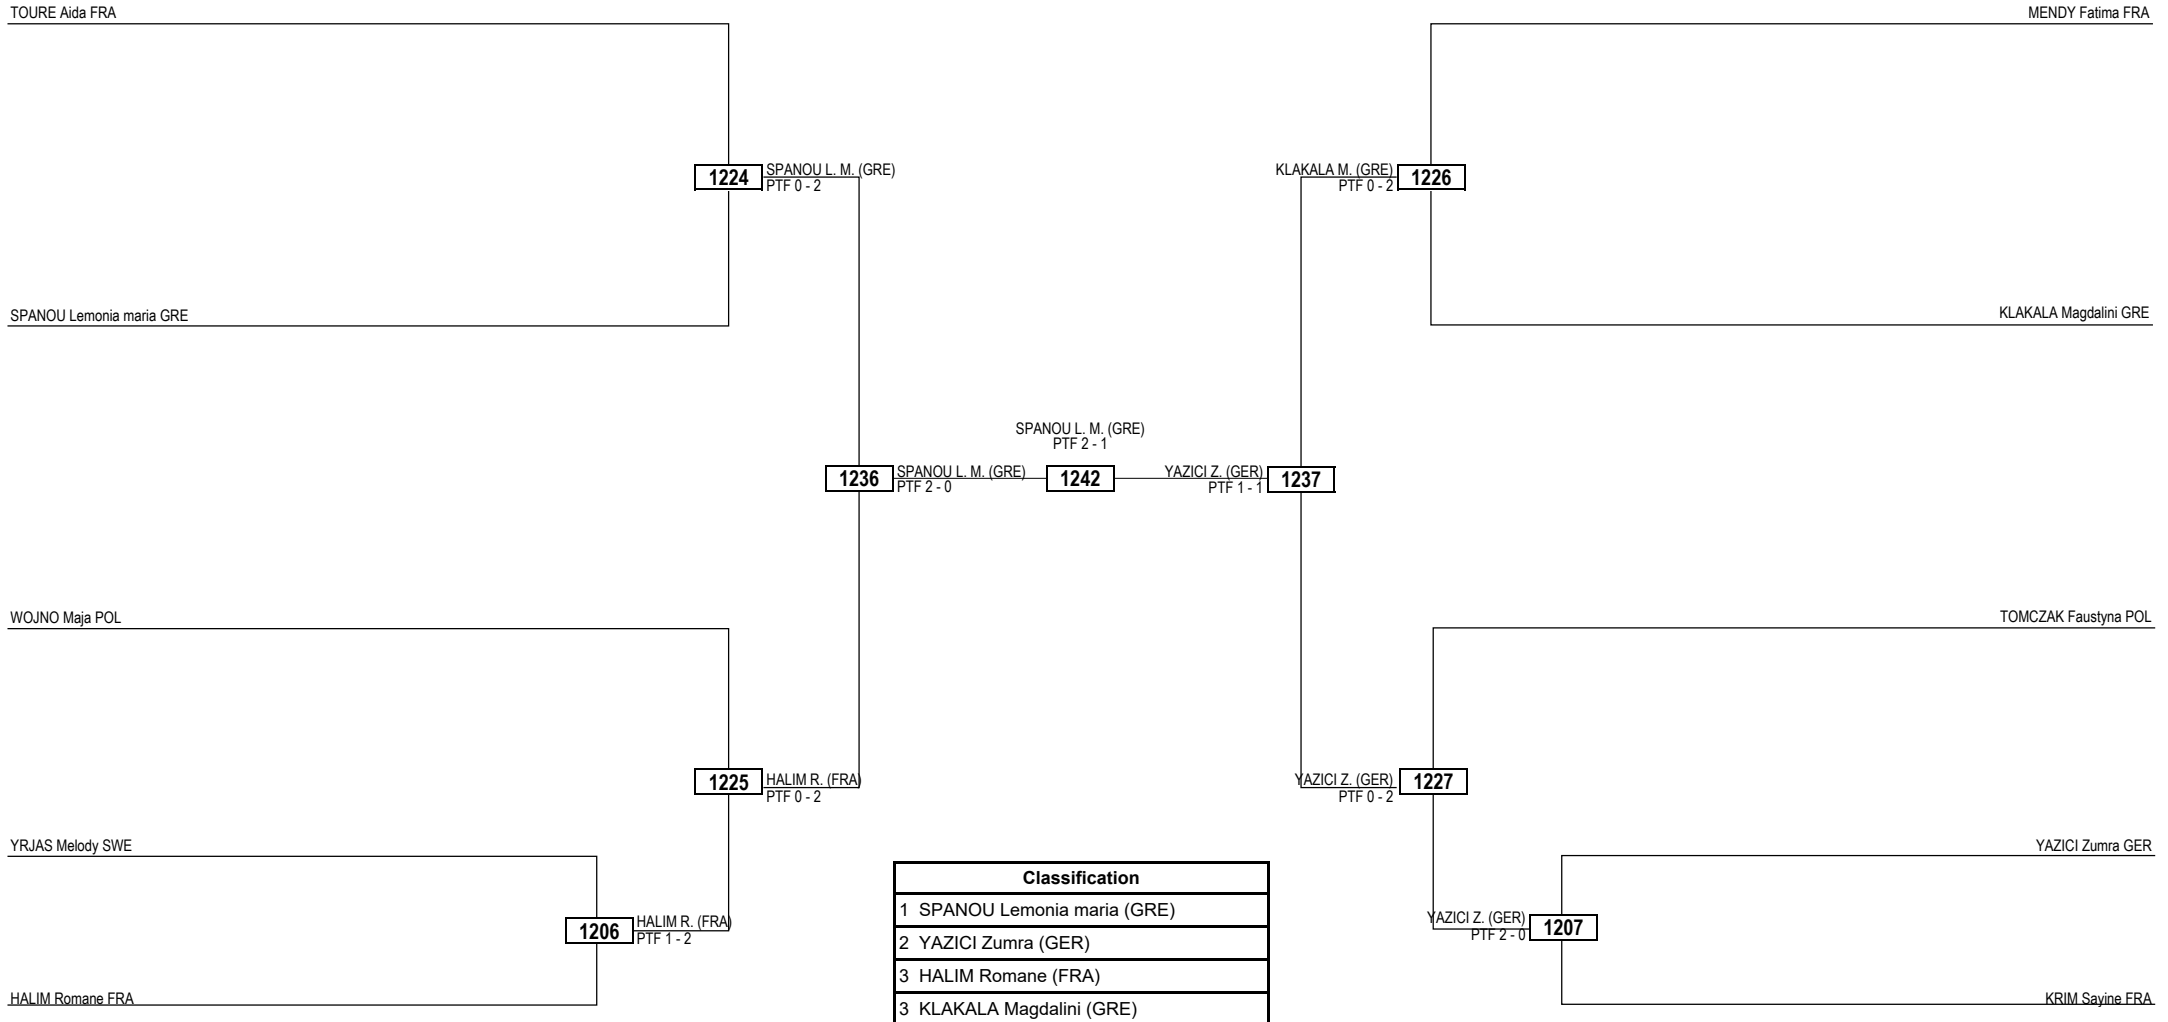

Round of 16   Quarterfinals   Semifinals   Final   Semifinals   Quarterfinals   Round of 16

LEGEND RSC: Win by Referee Stop Contest   PTG: Win by Point Gap   SUP: Win by Superiority   DSQ: Win by Disqualification   DQB: Win by Disqualification for unsportsmanlike behavior   DWR: Double Withdrawal   R: Round
(x) **Seed**   PTF: Win by Final Score   GDP: Win by Golden Points   WDR: Win by Withdrawal   PUN: Win by Punitive Declaration   DDB: Double Disqualification for unsportsmanlike behavior   DDQ: Double Disqualification