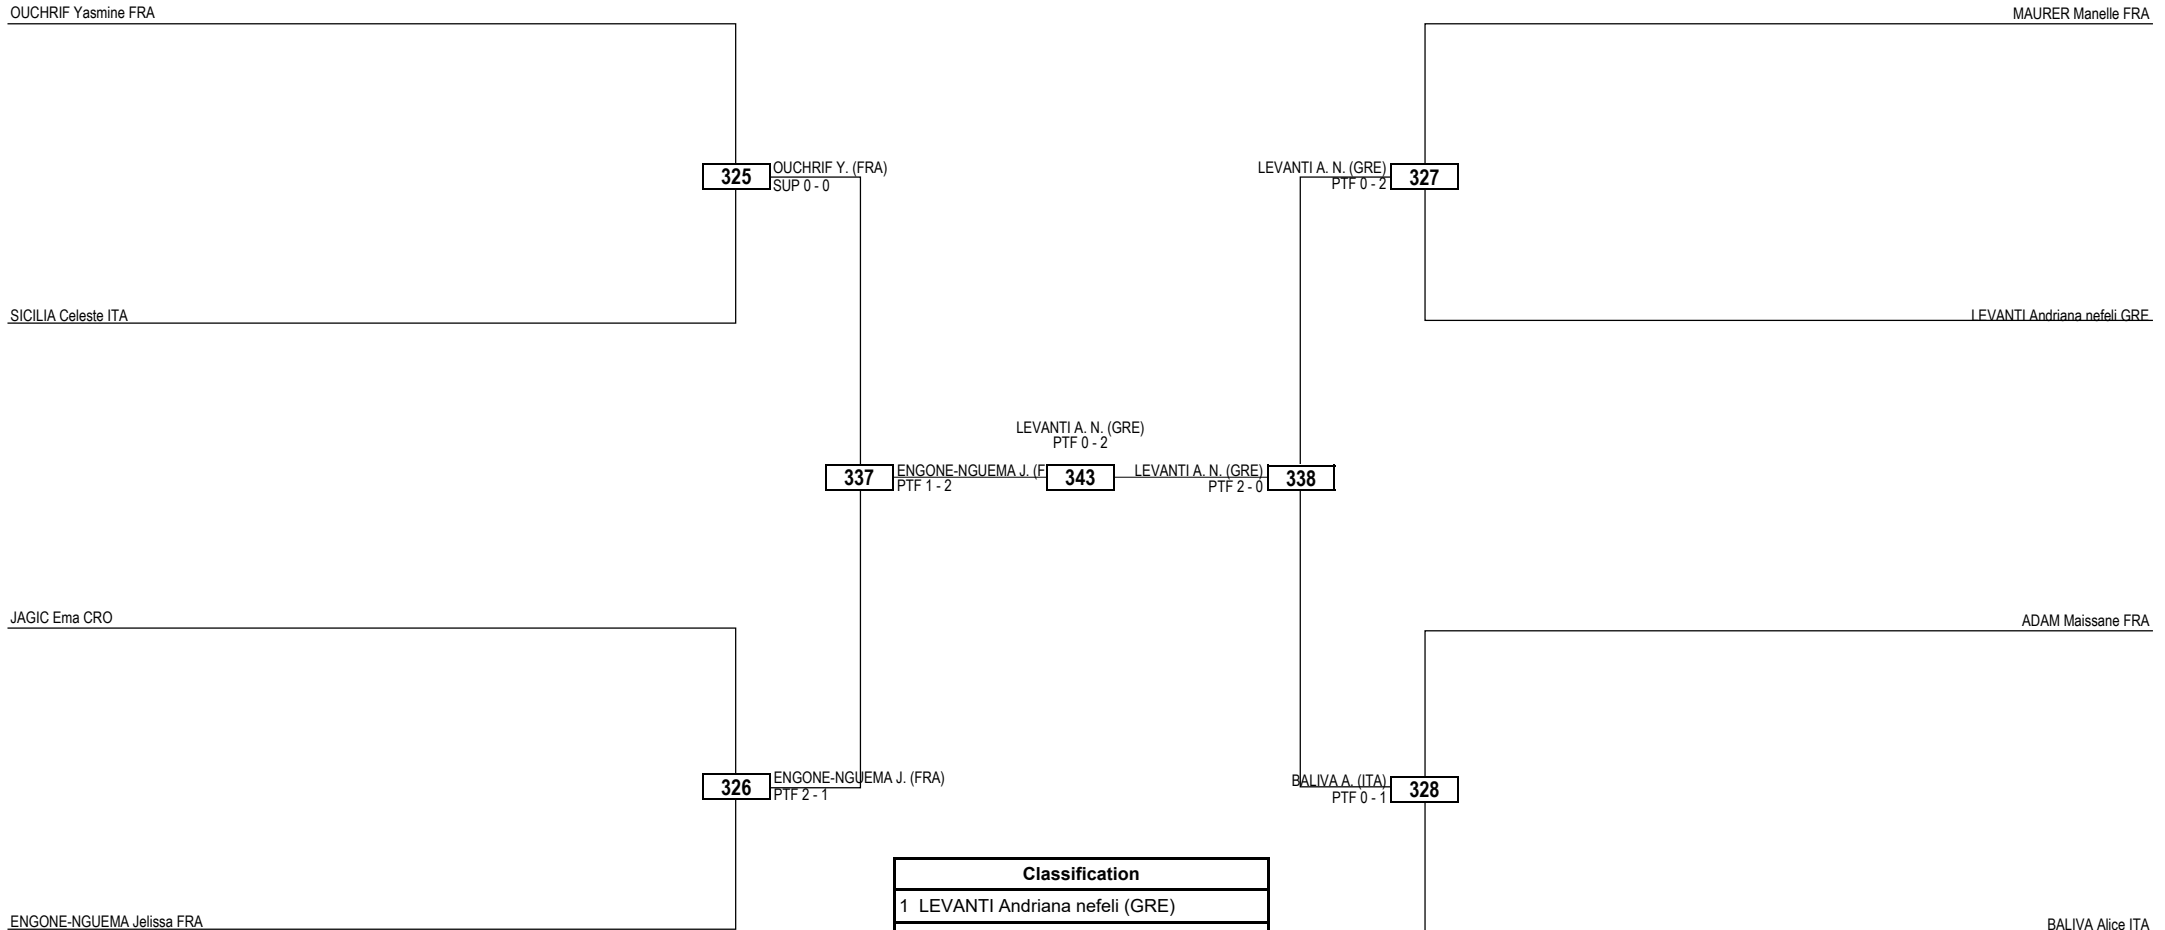

Quarterfinals   Semifinals   Final   Semifinals   Quarterfinals

Classification
1 LEVANTI Andriana nefeli (GRE)
2 ENGONE-NGUEMA Jelissa (FRA)
3 OUCHRIF Yasmine (FRA)
3 BALIVA Alice (ITA)

LEGEND RSC: Win by Referee Stop Contest	PTG: Win by Point Gap	SUP: Win by Superiority	DSQ: Win by Disqualification	DQB: Win by Disqualification for unsportsmanlike behavior	DWR: Double Withdrawal	R: Round
(x) Seed PTF: Win by Final Score	GDP: Win by Golden Points	WDR: Win by Withdrawal	PUN: Win by Punitive Declaration	DDQ: Double Disqualification for unsportsmanlike behavior	DDQ: Double Disqualification