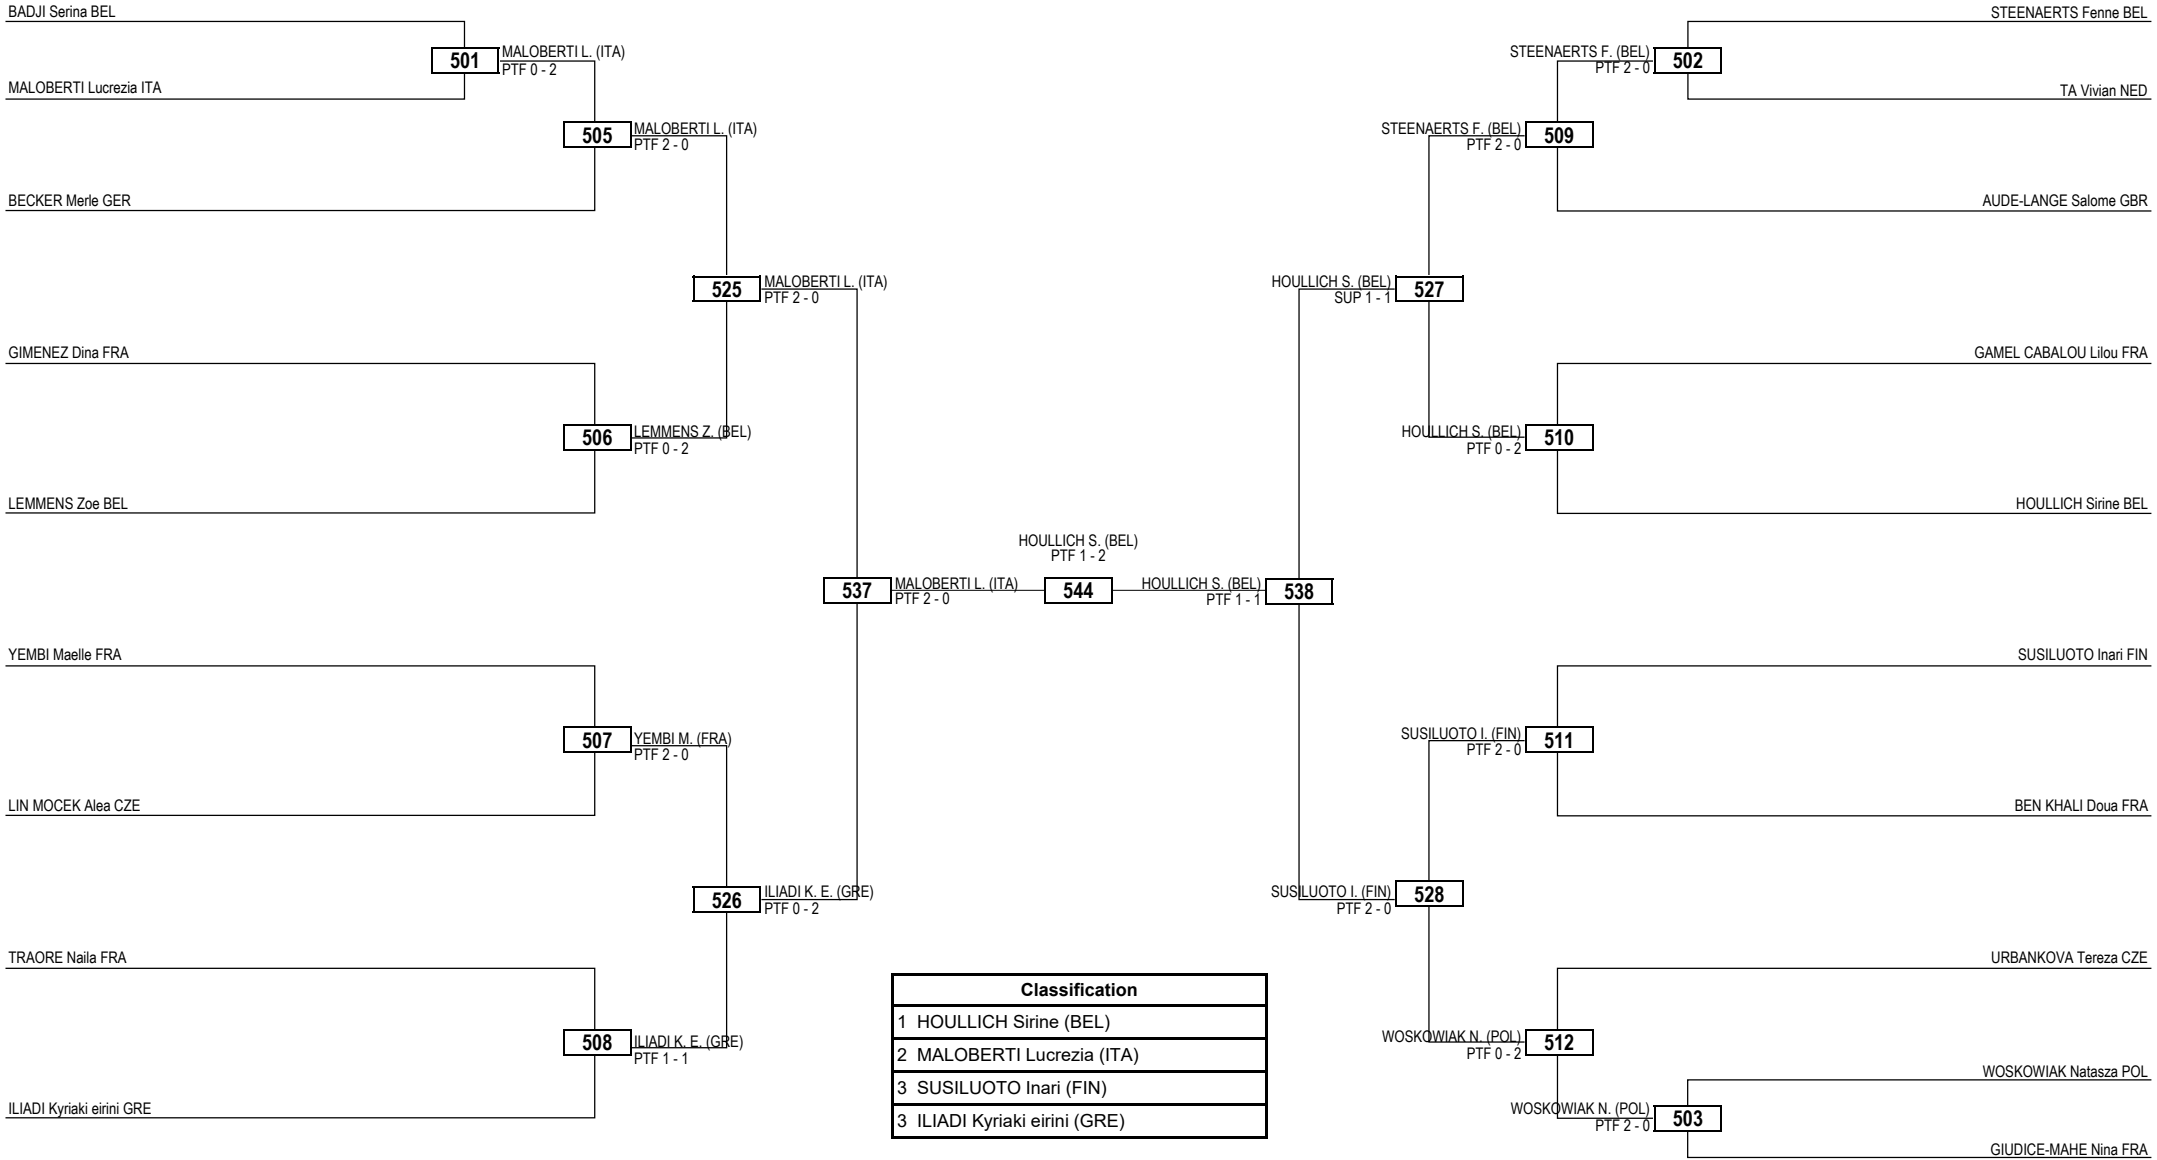

Round of 32   Round of 16   Quarterfinals   Semifinals   Final   Semifinals   Quarterfinals   Round of 16   Round of 32

Classification
1 HOULLICH Sirine (BEL)
2 MALOBERTI Lucrezia (ITA)
3 SUSILUOTO Inari (FIN)
3 ILIADI Kyriaki eirini (GRE)

LEGEND RSC: Win by Referee Stop Contest   PTG: Win by Point Gap   SUP: Win by Superiority   DSQ: Win by Disqualification   DQB: Win by Disqualification for unsportsmanlike behavior   DWR: Double Withdrawal   R: Round
(x) Seed   PTF: Win by Final Score   GDP: Win by Golden Points   WDR: Win by Withdrawal   PUN: Win by Punitive Declaration   DDB: Double Disqualification for unsportsmanlike behavior   DDQ: Double Disqualification