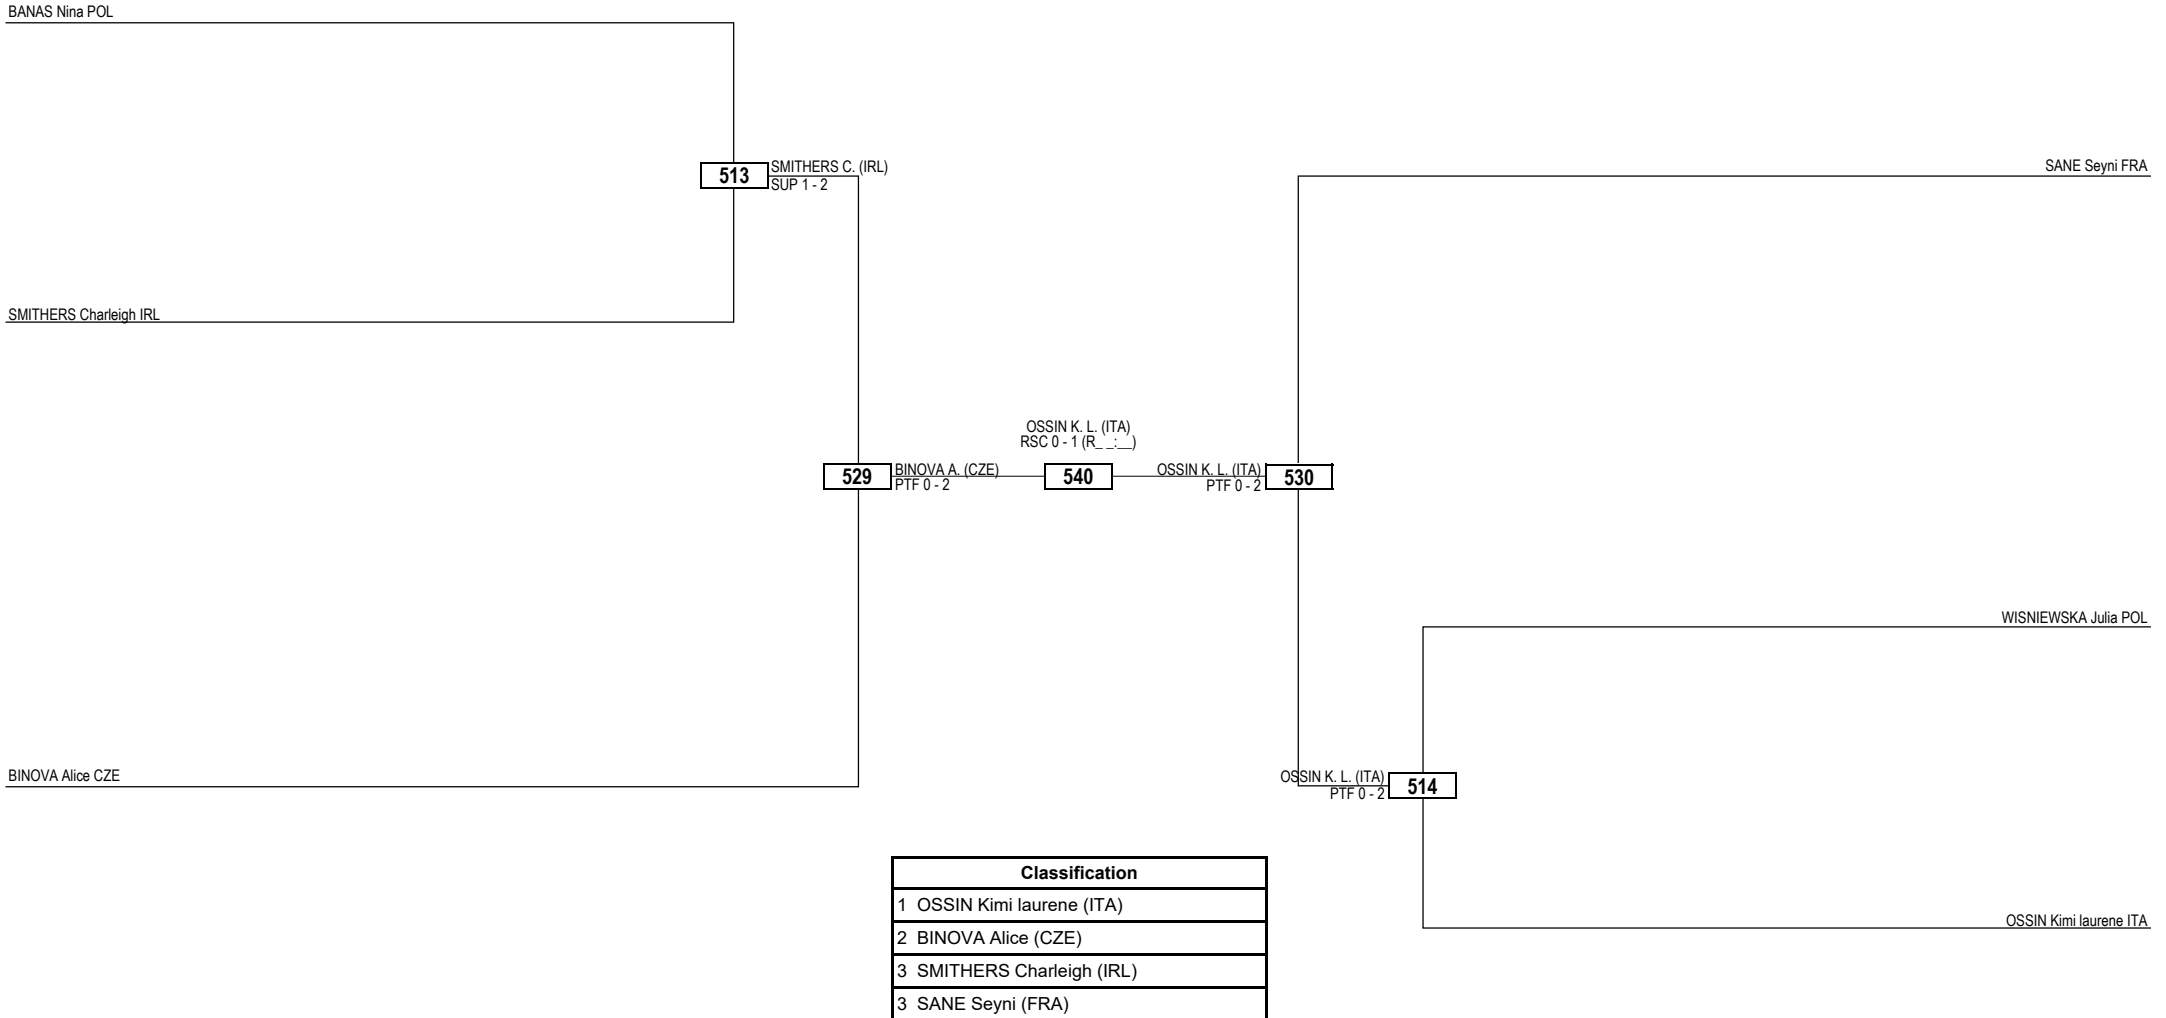

Quarterfinals   Semifinals   Final   Semifinals   Quarterfinals