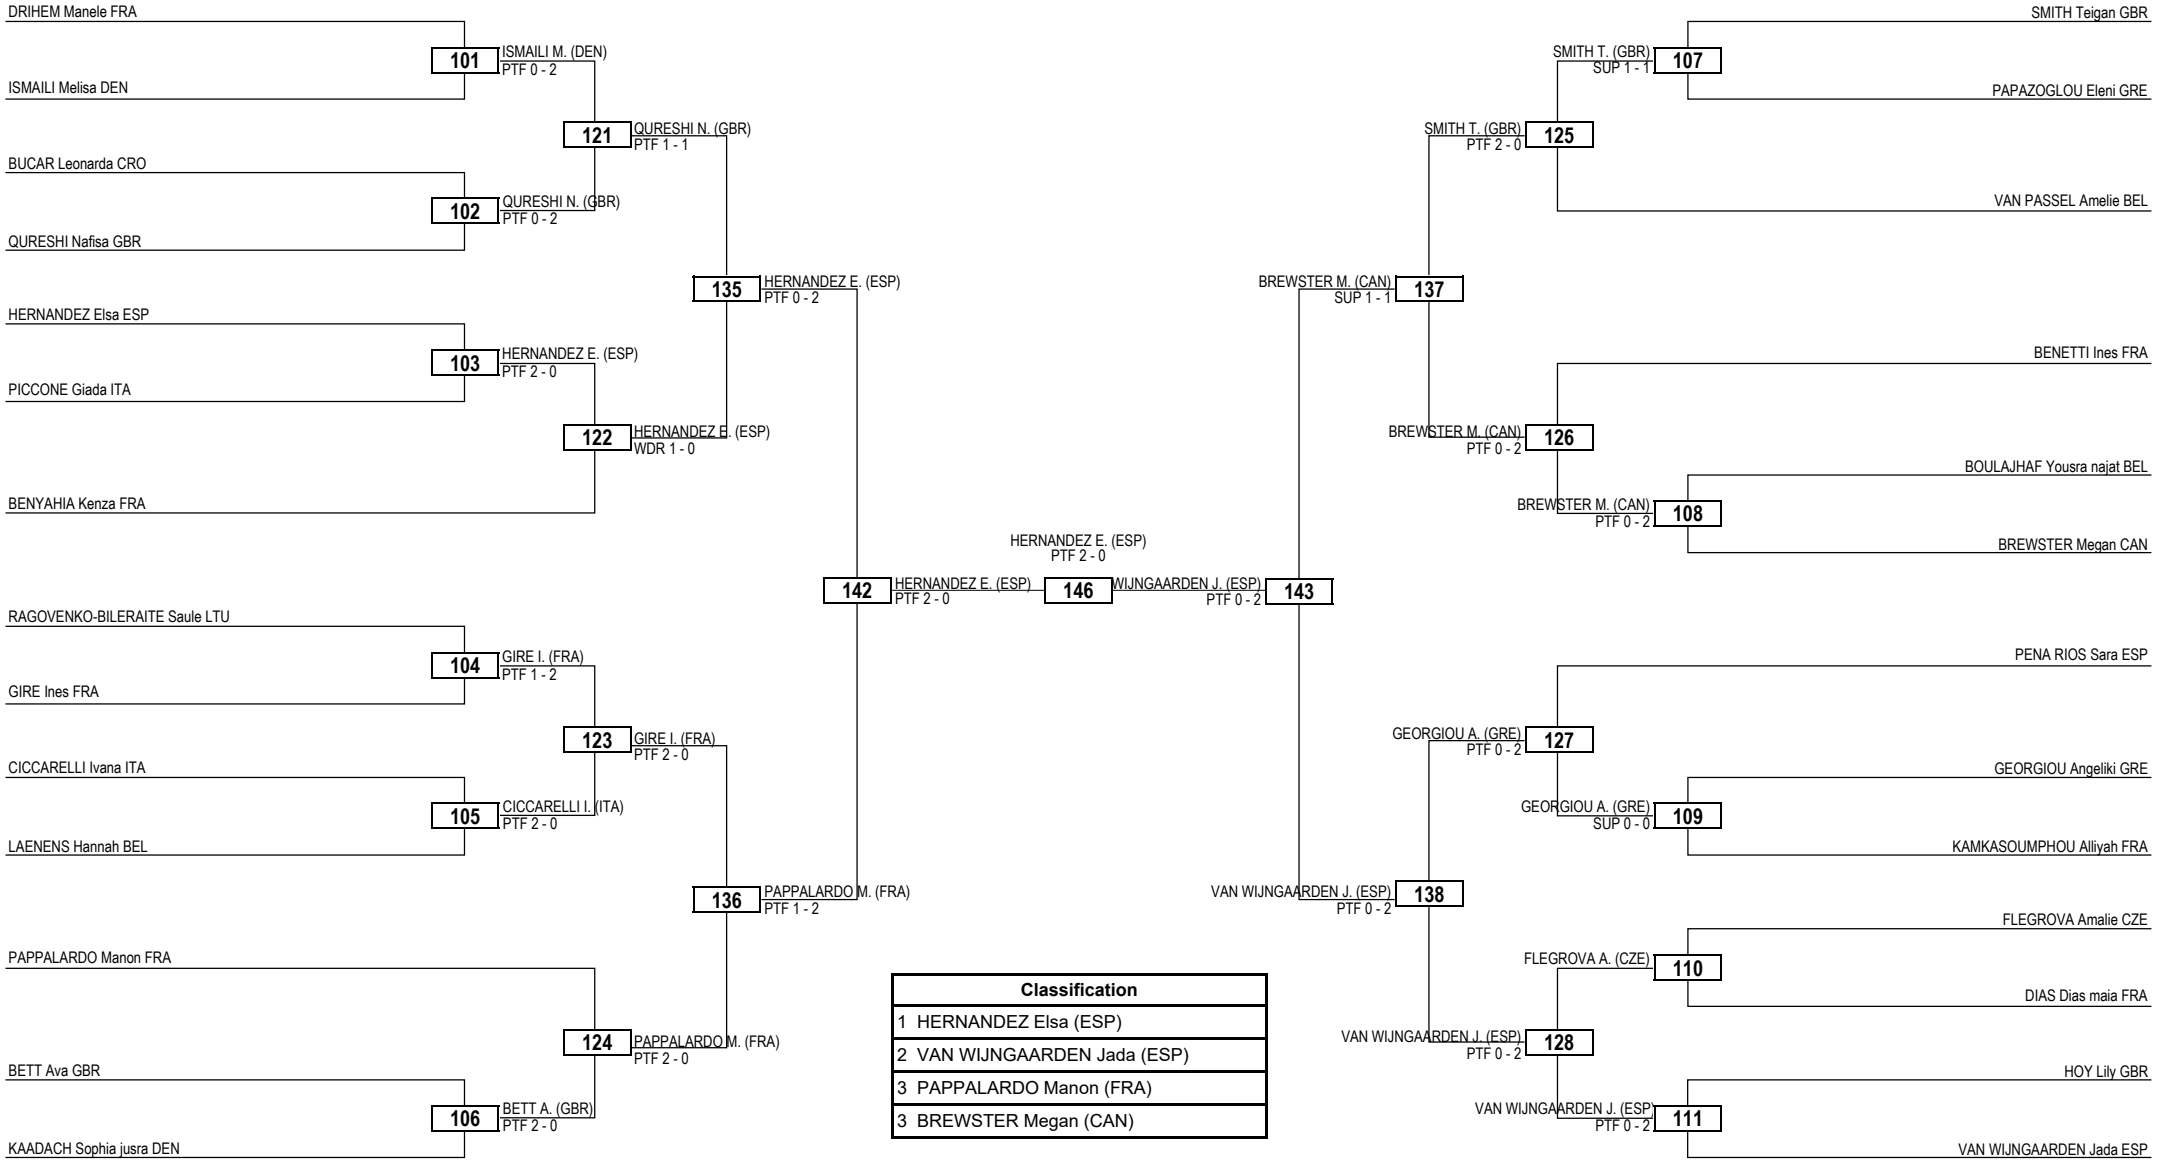

Round of 32   Round of 16   Quarterfinals   Semifinals   Final   Semifinals   Quarterfinals   Round of 16   Round of 32

Classification
1 HERNANDEZ Elsa (ESP)
2 VAN WIJNGAARDEN Jada (ESP)
3 PAPPALARDO Manon (FRA)
3 BREWSTER Megan (CAN)

LEGEND RSC: Win by Referee Stop Contest   PTG: Win by Point Gap   SUP: Win by Superiority   DSQ: Win by Disqualification   DQB: Win by Disqualification for unsportsmanlike behavior   DWR: Double Withdrawal   R: Round
(x) Seed   PTF: Win by Final Score   GDP: Win by Golden Points   WDR: Win by Withdrawal   PUN: Win by Punitive Declaration   DDB: Double Disqualification for unsportsmanlike behavior   DDQ: Double Disqualification