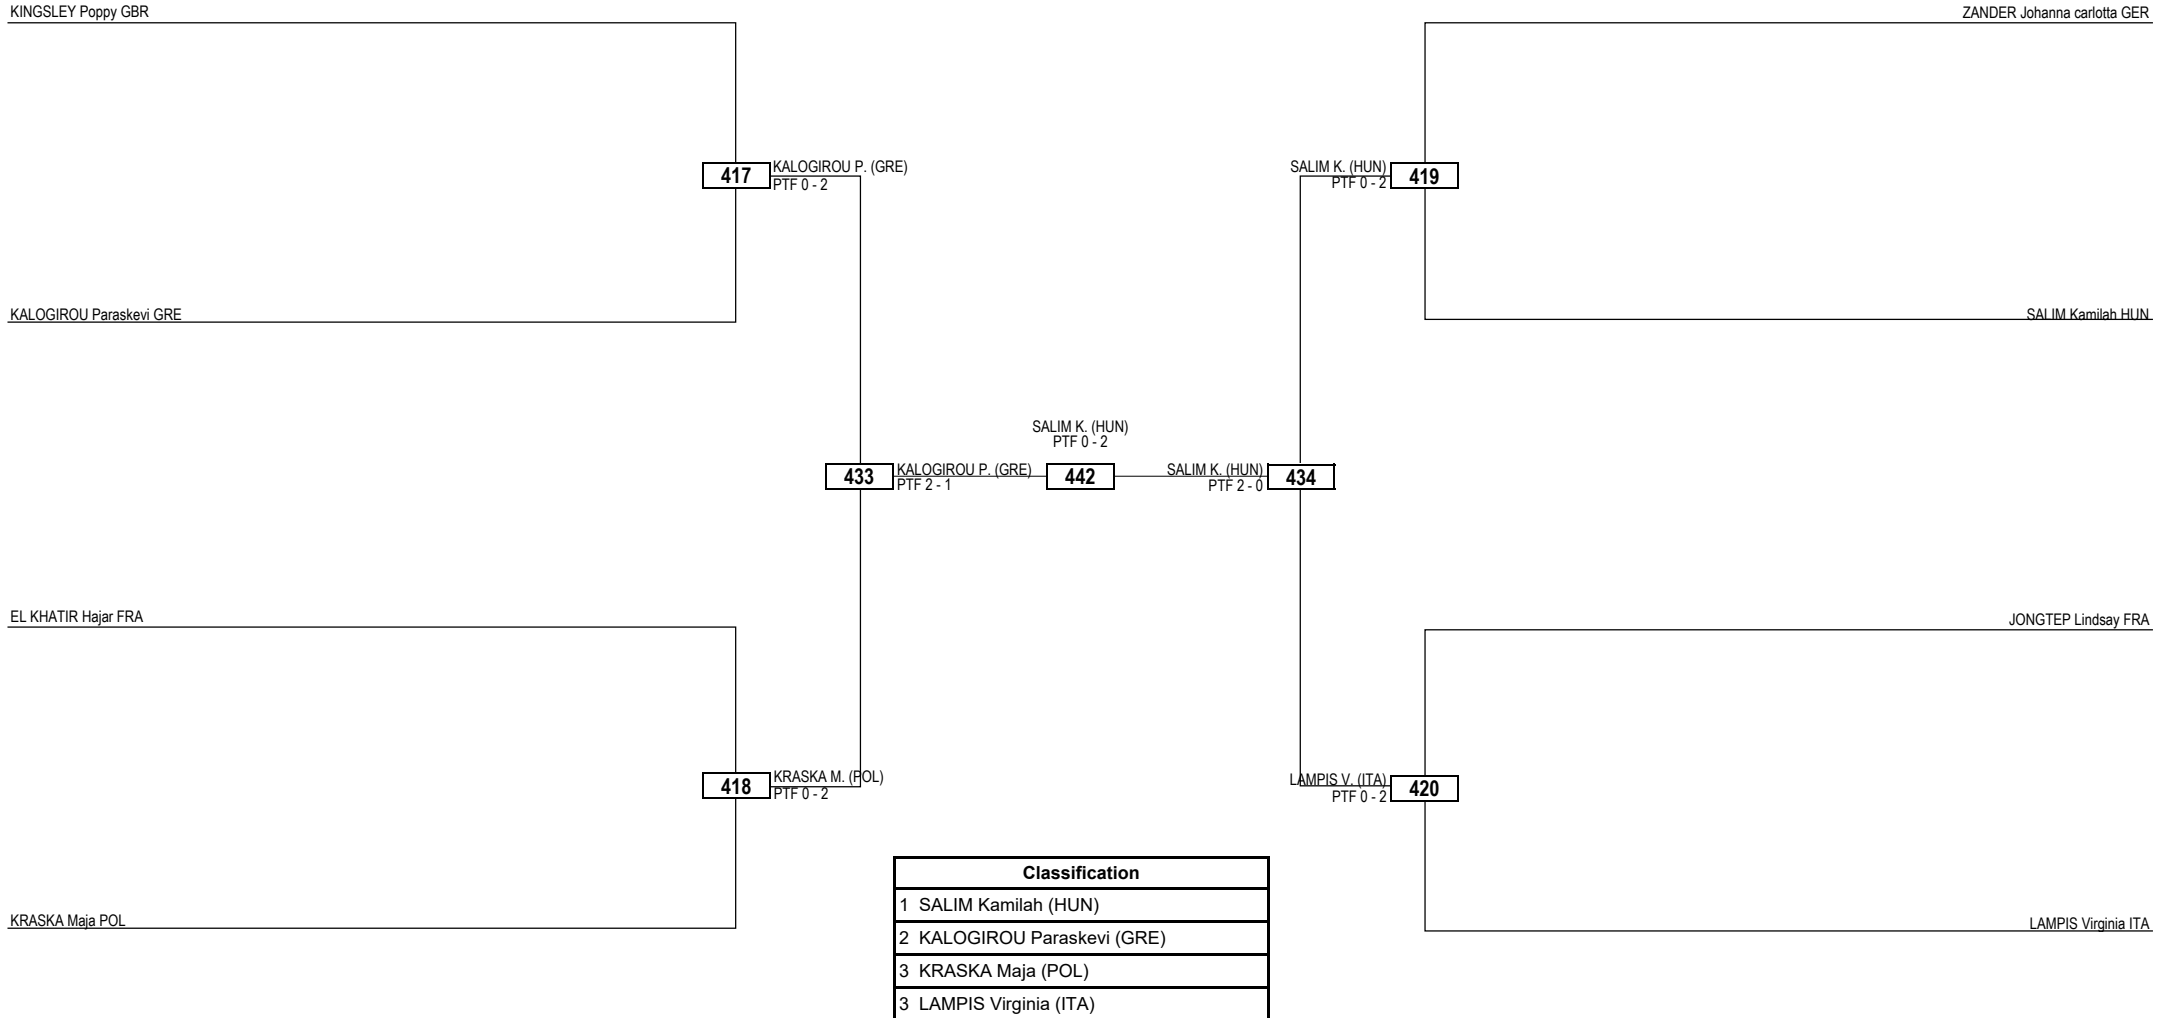

Quarterfinals   Semifinals   Final   Semifinals   Quarterfinals