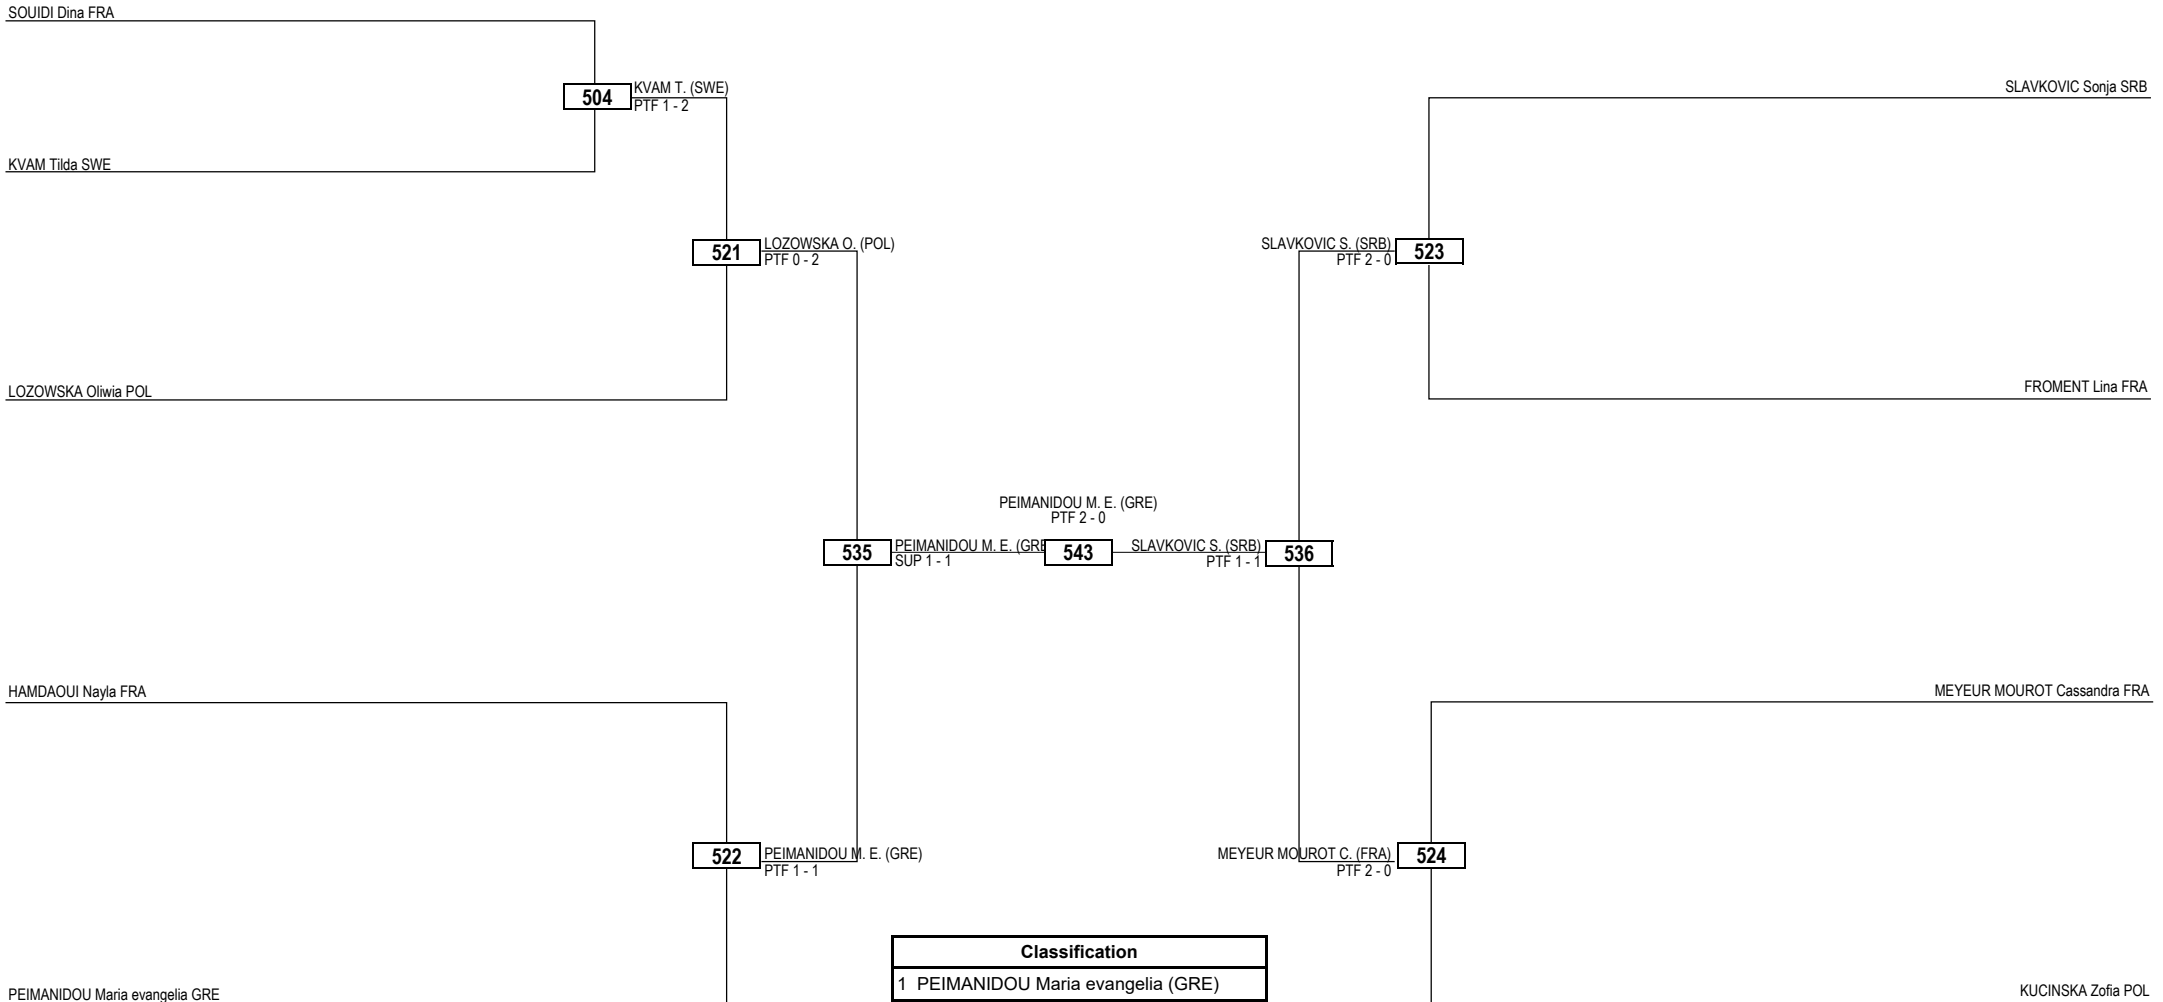

Round of 16   Quarterfinals   Semifinals   Final   Semifinals   Quarterfinals   Round of 16

Classification
1 PEIMANIDOU Maria evangelia (GRE)
2 SLAVKOVIC Sonja (SRB)
3 LOZOWSKA Oliwia (POL)
3 MEYEUR MOUROT Cassandra (FRA)

LEGEND RSC: Win by Referee Stop Contest	PTG: Win by Point Gap	SUP: Win by Superiority	DSQ: Win by Disqualification	DQB: Win by Disqualification for unsportsmanlike behavior	DWR: Double Withdrawal	R: Round
(x) Seed PTF: Win by Final Score	GDP: Win by Golden Points	WDR: Win by Withdrawal	PUN: Win by Punitive Declaration	DDB: Double Disqualification for unsportsmanlike behavior	DDQ: Double Disqualification