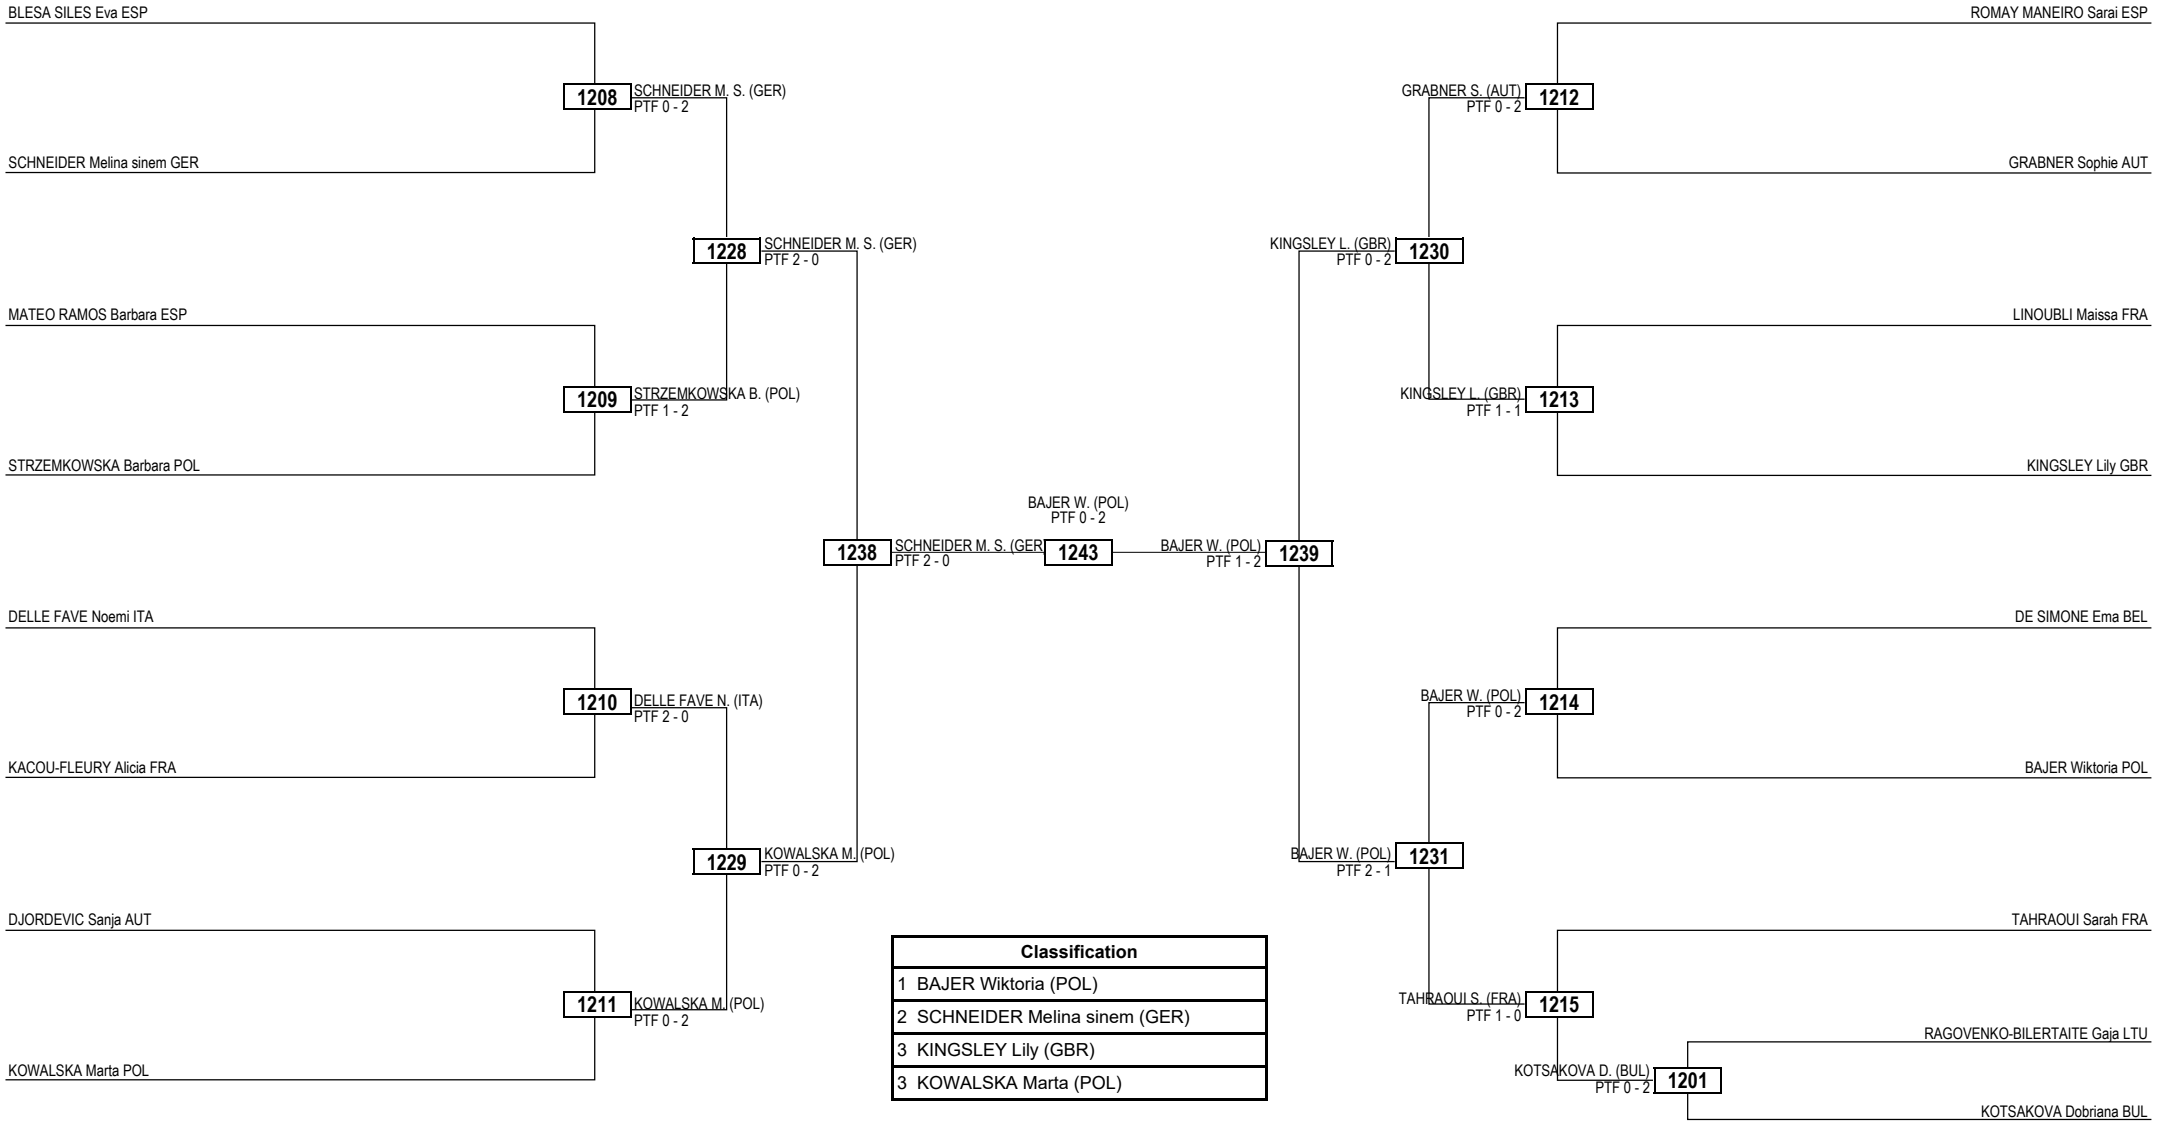

Round of 32   Round of 16   Quarterfinals   Semifinals   Final   Semifinals   Quarterfinals   Round of 16   Round of 32

LEGEND RSC: Win by Referee Stop Contest   PTG: Win by Point Gap   SUP: Win by Superiority   DSQ: Win by Disqualification   DQB: Win by Disqualification for unsportsmanlike behavior   DWR: Double Withdrawal   R: Round
(x) **Seed**   PTF: Win by Final Score   GDP: Win by Golden Points   WDR: Win by Withdrawal   PUN: Win by Punitive Declaration   DDB: Double Disqualification for unsportsmanlike behavior   DDQ: Double Disqualification