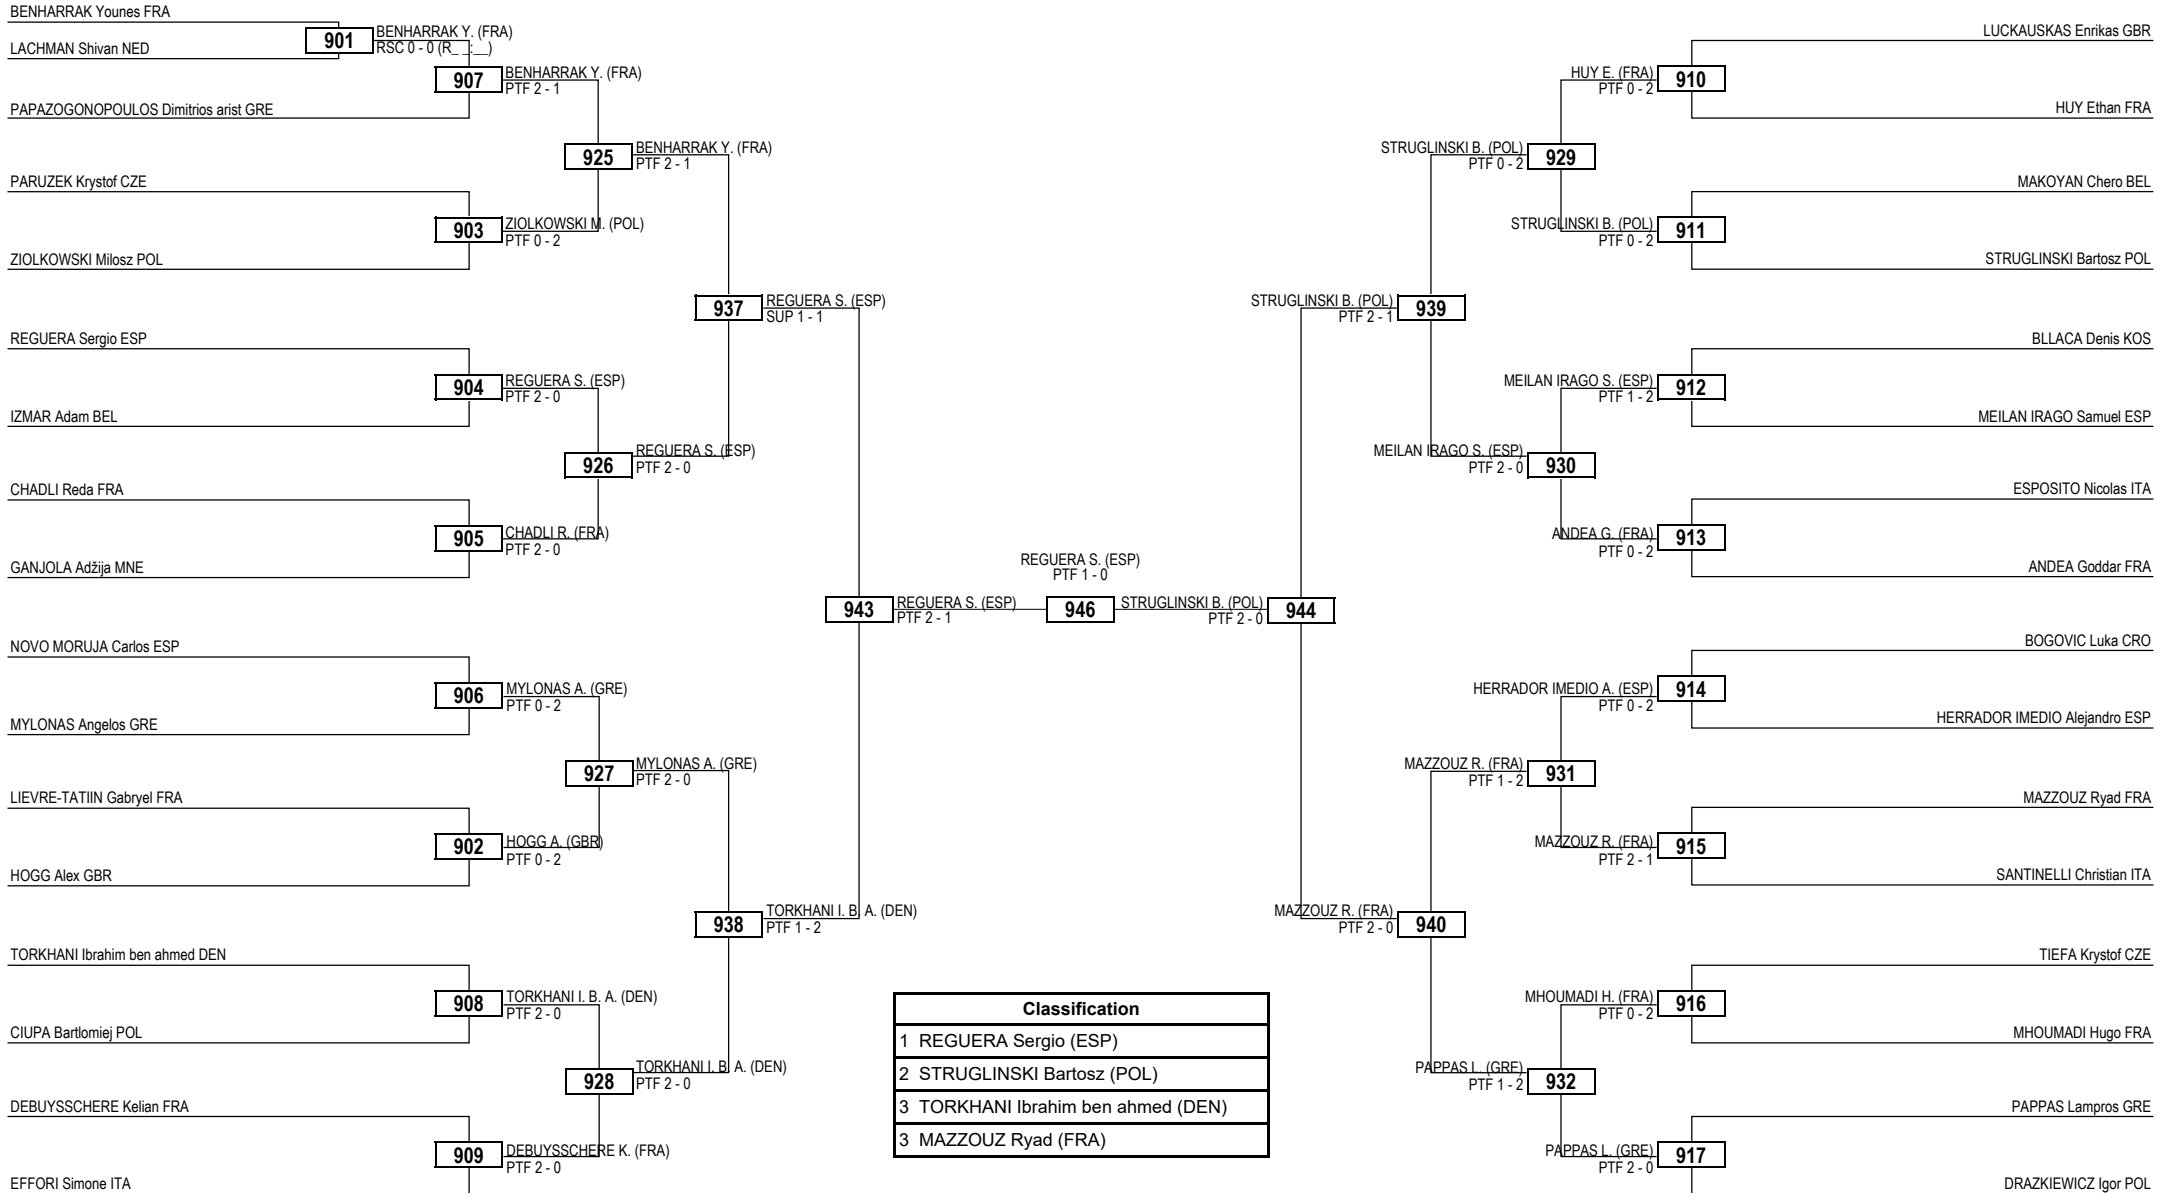

Round of 64   Round of 32   Round of 16   Quarterfinals   Semifinals   Final   Semifinals   Quarterfinals   Round of 16   Round of 32   Round of 64

LEGEND RSC: Win by Referee Stop Contest   PTG: Win by Point Gap   SUP: Win by Superiority   DSQ: Win by Disqualification   DQB: Win by Disqualification for unsportsmanlike behavior   DWR: Double Withdrawal   R: Round
(x) Seed   PTF: Win by Final Score   GDP: Win by Golden Points   WDR: Win by Withdrawal   PUN: Win by Punitive Declaration   DDB: Double Disqualification for unsportsmanlike behavior   DDQ: Double Disqualification