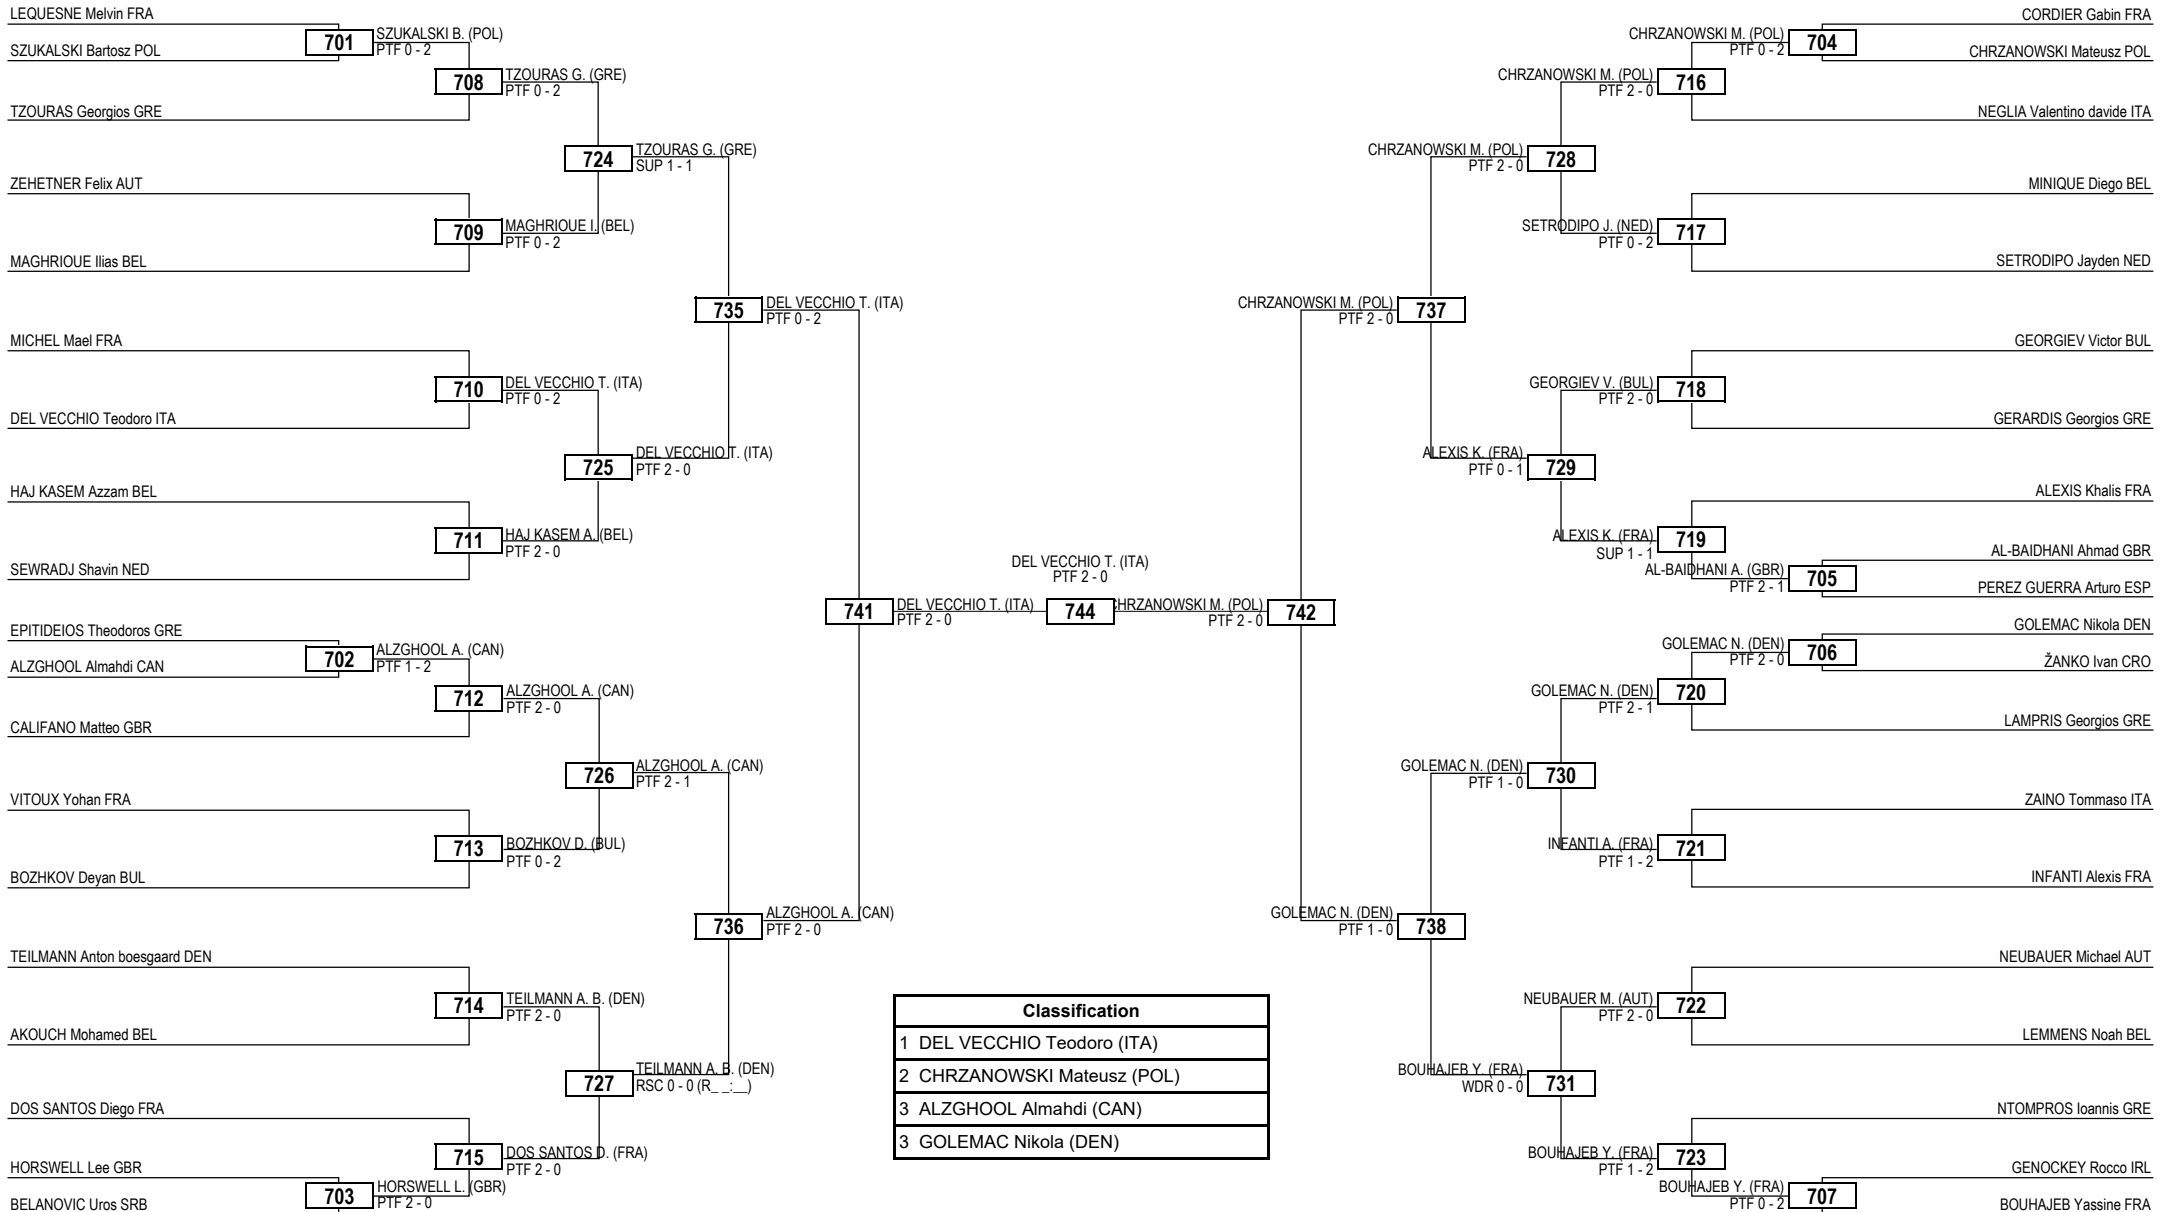

Round of 64   Round of 32   Round of 16   Quarterfinals   Semifinals   Final   Semifinals   Quarterfinals   Round of 16   Round of 32   Round of 64

LEGEND RSC: Win by Referee Stop Contest   PTG: Win by Point Gap   SUP: Win by Superiority   DSQ: Win by Disqualification   DQB: Win by Disqualification for unsportsmanlike behavior   DWR: Double Withdrawal   R: Round
(x) **Seed**   PTF: Win by Final Score   GDP: Win by Golden Points   WDR: Win by Withdrawal   PUN: Win by Punitive Declaration   DDB: Double Disqualification for unsportsmanlike behavior   DDQ: Double Disqualification