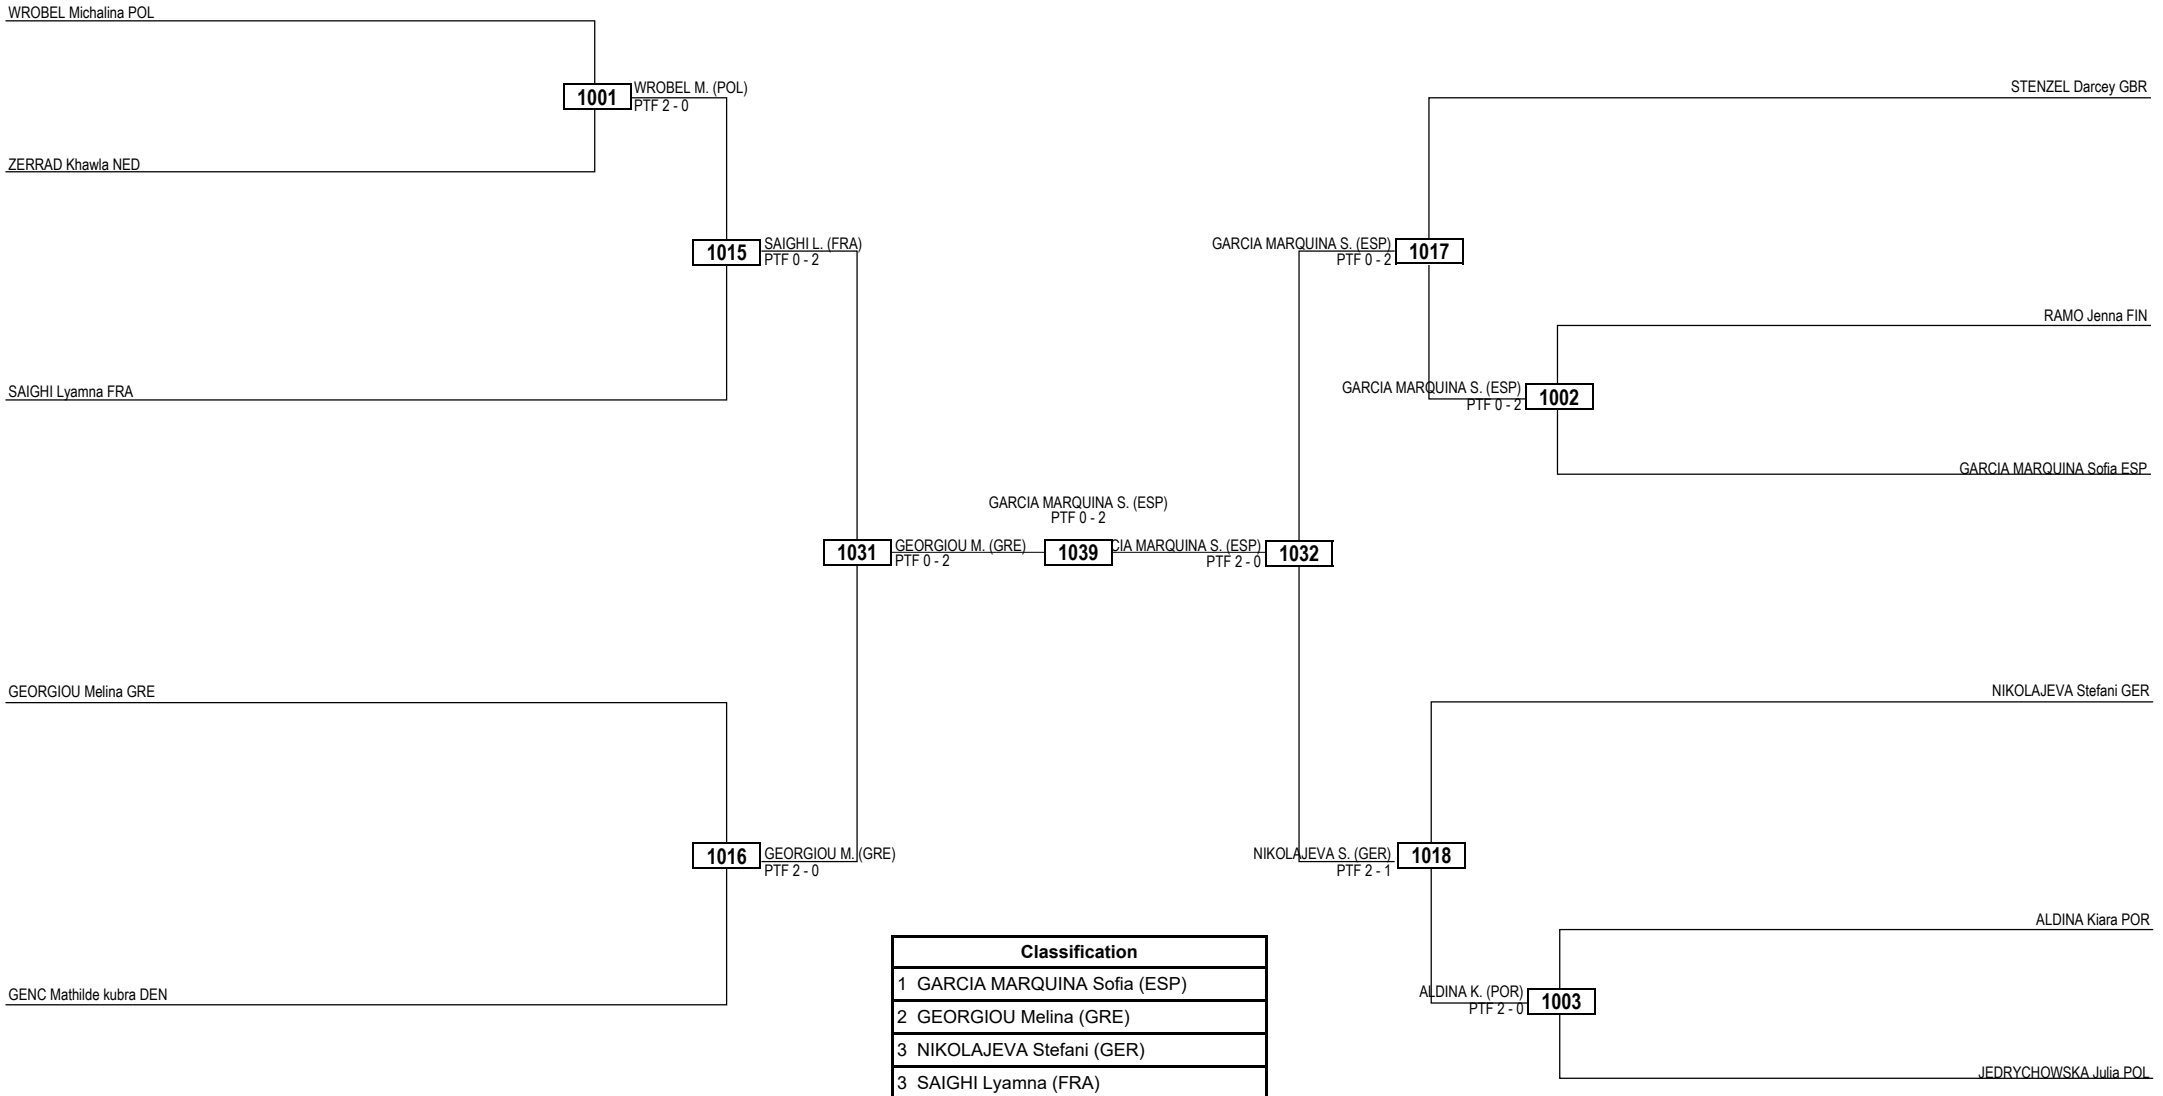

Round of 16   Quarterfinals   Semifinals   Final   Semifinals   Quarterfinals   Round of 16

LEGEND RSC: Win by Referee Stop Contest   PTG: Win by Point Gap   SUP: Win by Superiority   DSQ: Win by Disqualification   DQB: Win by Disqualification for unsportsmanlike behavior   DWR: Double Withdrawal   R: Round
(x) **Seed**   PTF: Win by Final Score   GDP: Win by Golden Points   WDR: Win by Withdrawal   PUN: Win by Punitive Declaration   DDB: Double Disqualification for unsportsmanlike behavior   DDQ: Double Disqualification