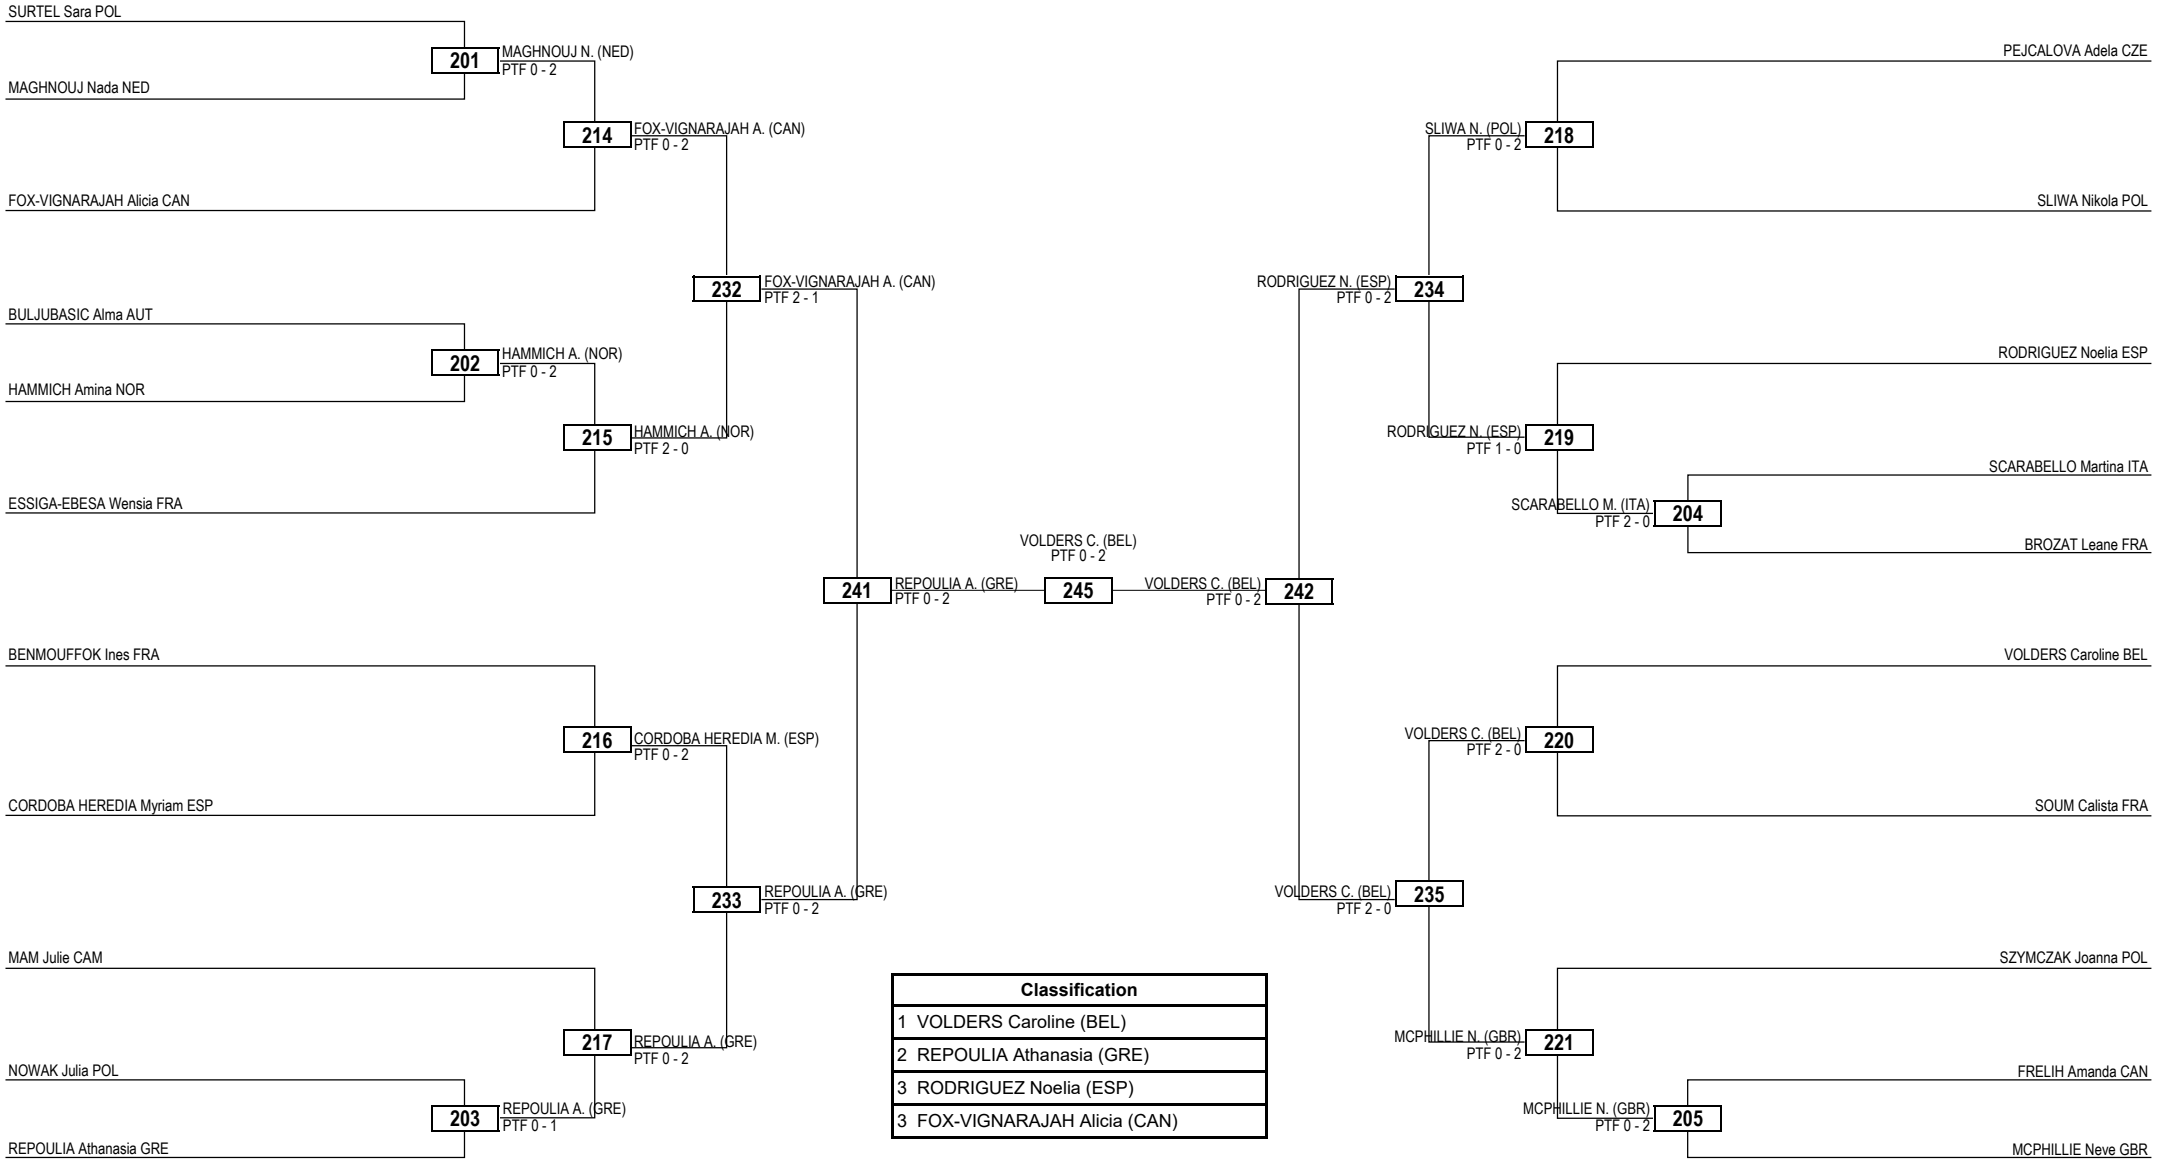

Round of 32   Round of 16   Quarterfinals   Semifinals   Final   Semifinals   Quarterfinals   Round of 16   Round of 32

LEGEND RSC: Win by Referee Stop Contest   PTG: Win by Point Gap   SUP: Win by Superiority   DSQ: Win by Disqualification   DQB: Win by Disqualification for unsportsmanlike behavior   DWR: Double Withdrawal   R: Round
(x) Seed   PTF: Win by Final Score   GDP: Win by Golden Points   WDR: Win by Withdrawal   PUN: Win by Punitive Declaration   DDB: Double Disqualification for unsportsmanlike behavior   DDQ: Double Disqualification