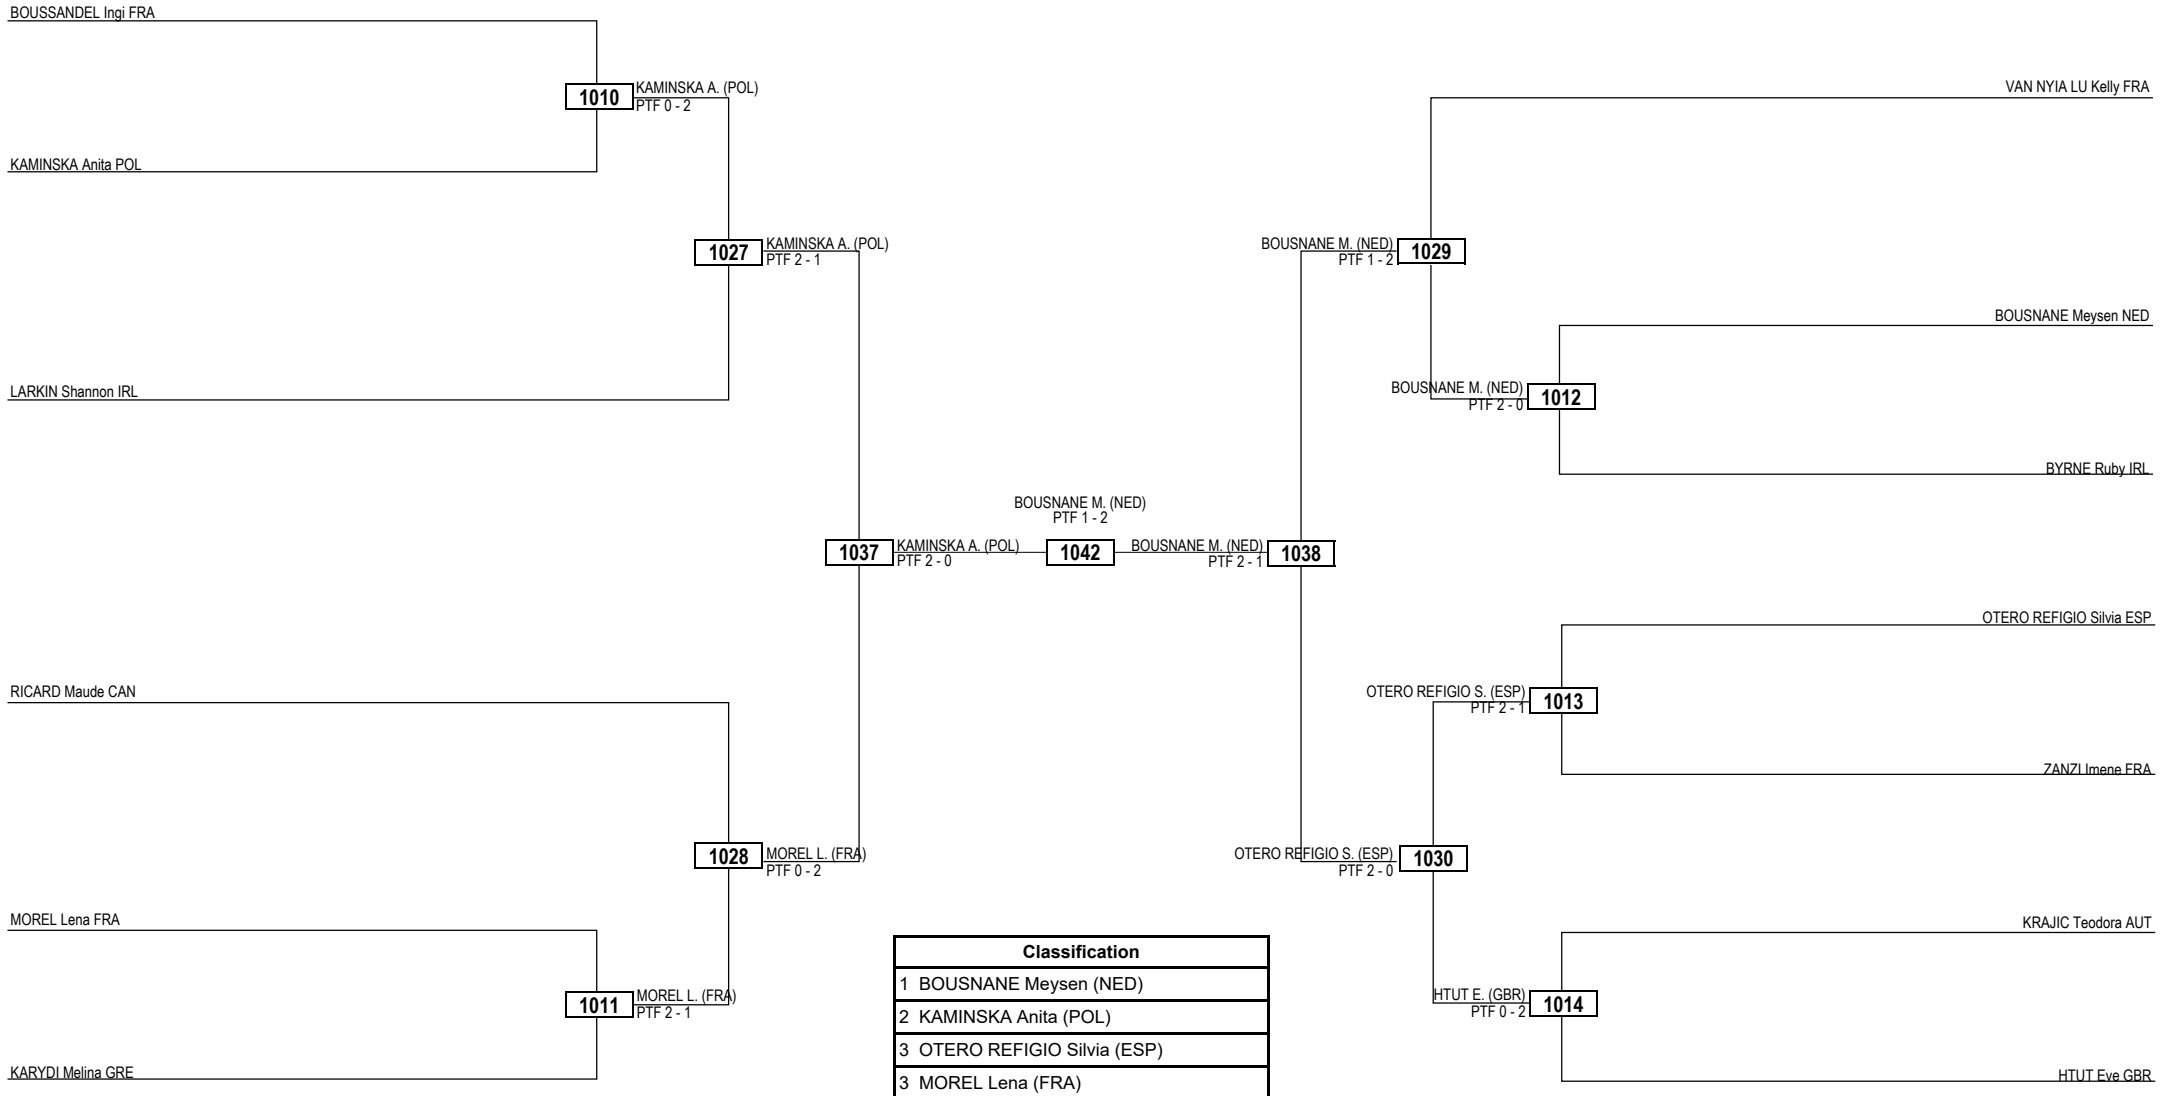

Round of 16   Quarterfinals   Semifinals   Final   Semifinals   Quarterfinals   Round of 16

Classification
1 BOUSNANE Meysen (NED)
2 KAMINSKA Anita (POL)
3 OTERO REFIGIO Silvia (ESP)
3 MOREL Lena (FRA)

LEGEND RSC: Win by Referee Stop Contest   PTG: Win by Point Gap   SUP: Win by Superiority   DSQ: Win by Disqualification   DQB: Win by Disqualification for unsportsmanlike behavior   DWR: Double Withdrawal   R: Round
(x) Seed   PTF: Win by Final Score   GDP: Win by Golden Points   WDR: Win by Withdrawal   PUN: Win by Punitive Declaration   DDB: Double Disqualification for unsportsmanlike behavior   DDQ: Double Disqualification