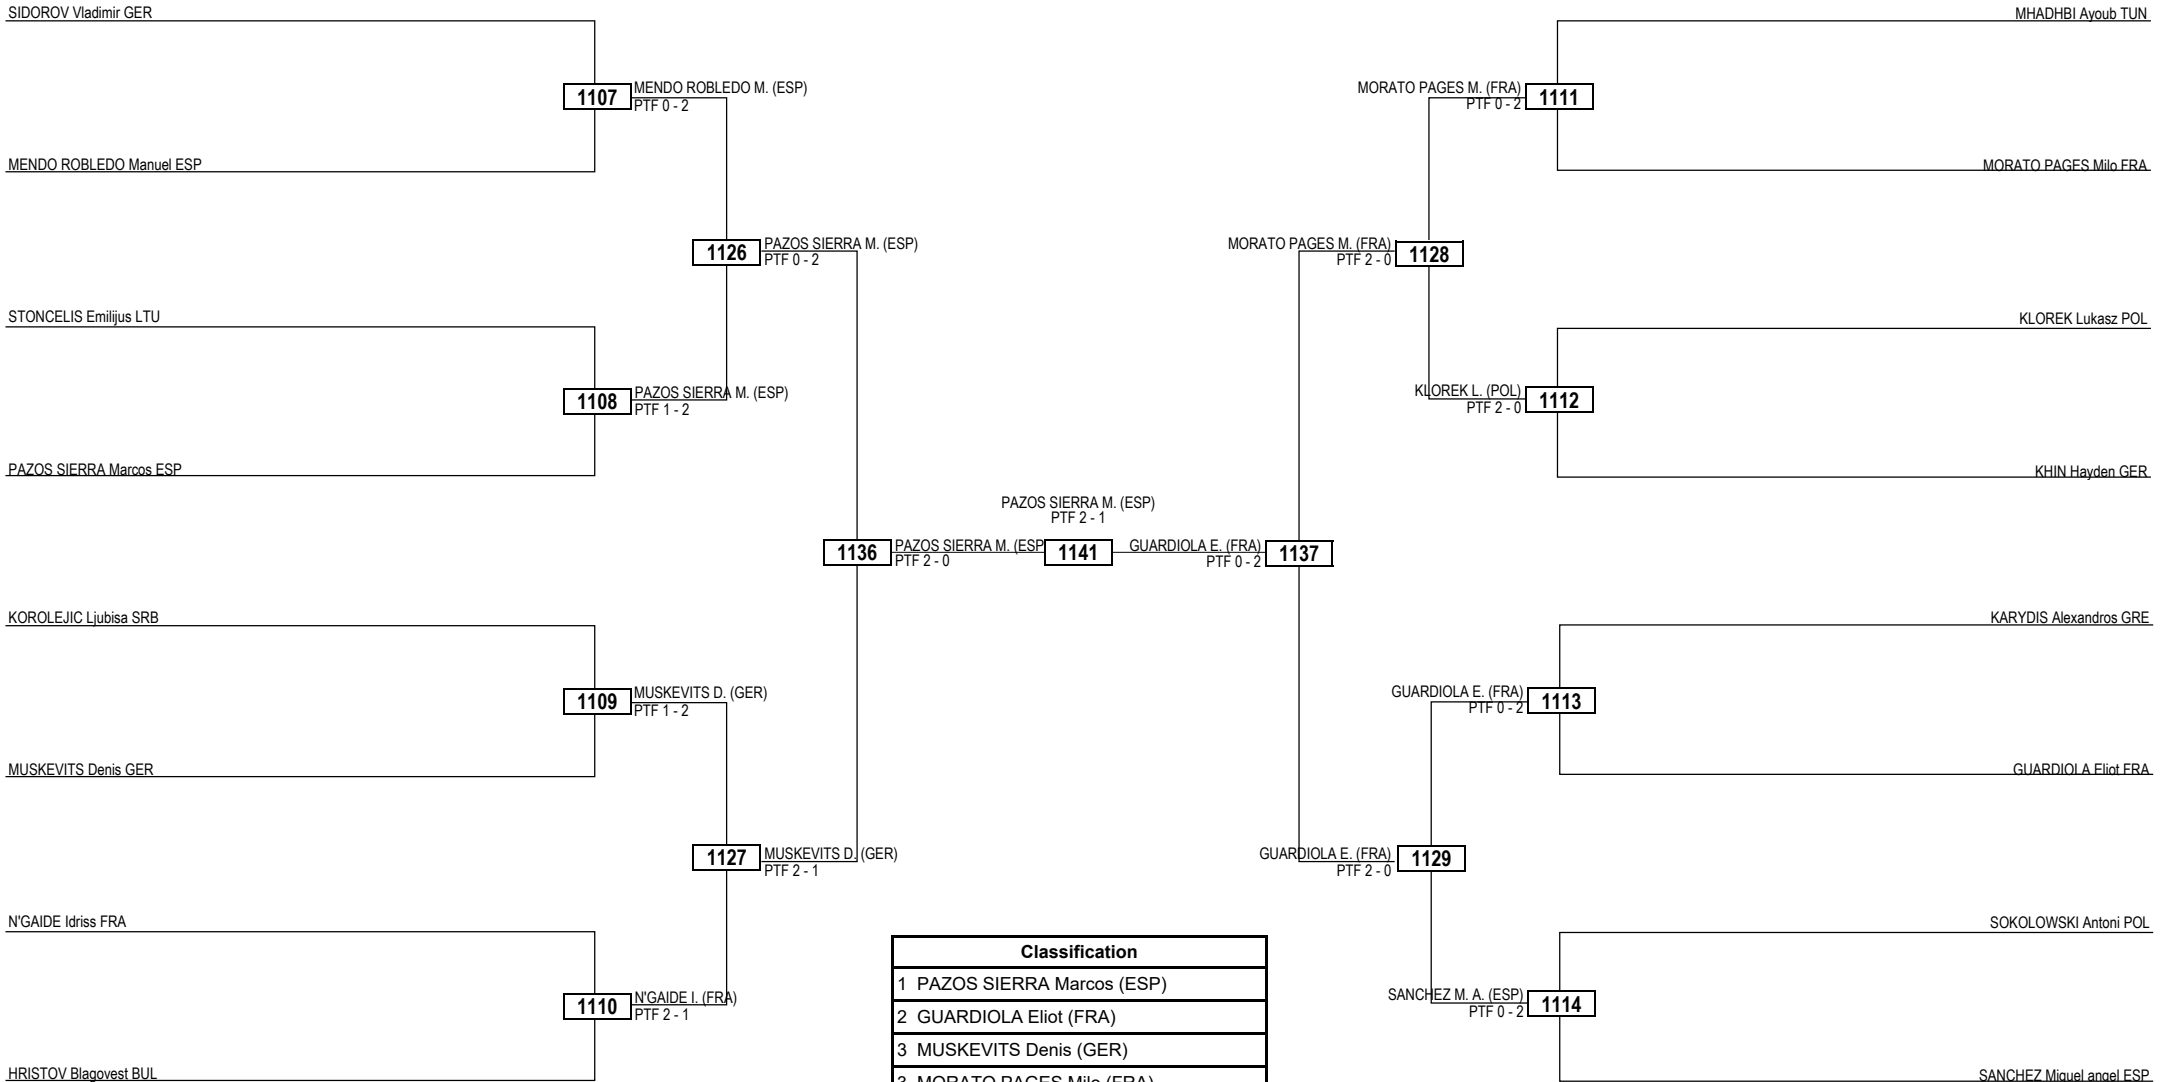

Round of 16    Quarterfinals    Semifinals    Final    Semifinals    Quarterfinals    Round of 16

**LEGEND**    RSC: Win by Referee Stop Contest    PTG: Win by Point Gap    SUP: Win by Superiority    DSQ: Win by Disqualification    DQB: Win by Disqualification for unsportsmanlike behavior    DWR: Double Withdrawal    R: Round  
 (x) **Seed**    PTF: Win by Final Score    GDP: Win by Golden Points    WDR: Win by Withdrawal    PUN: Win by Punitive Declaration    DDB: Double Disqualification for unsportsmanlike behavior    DDQ: Double Disqualification