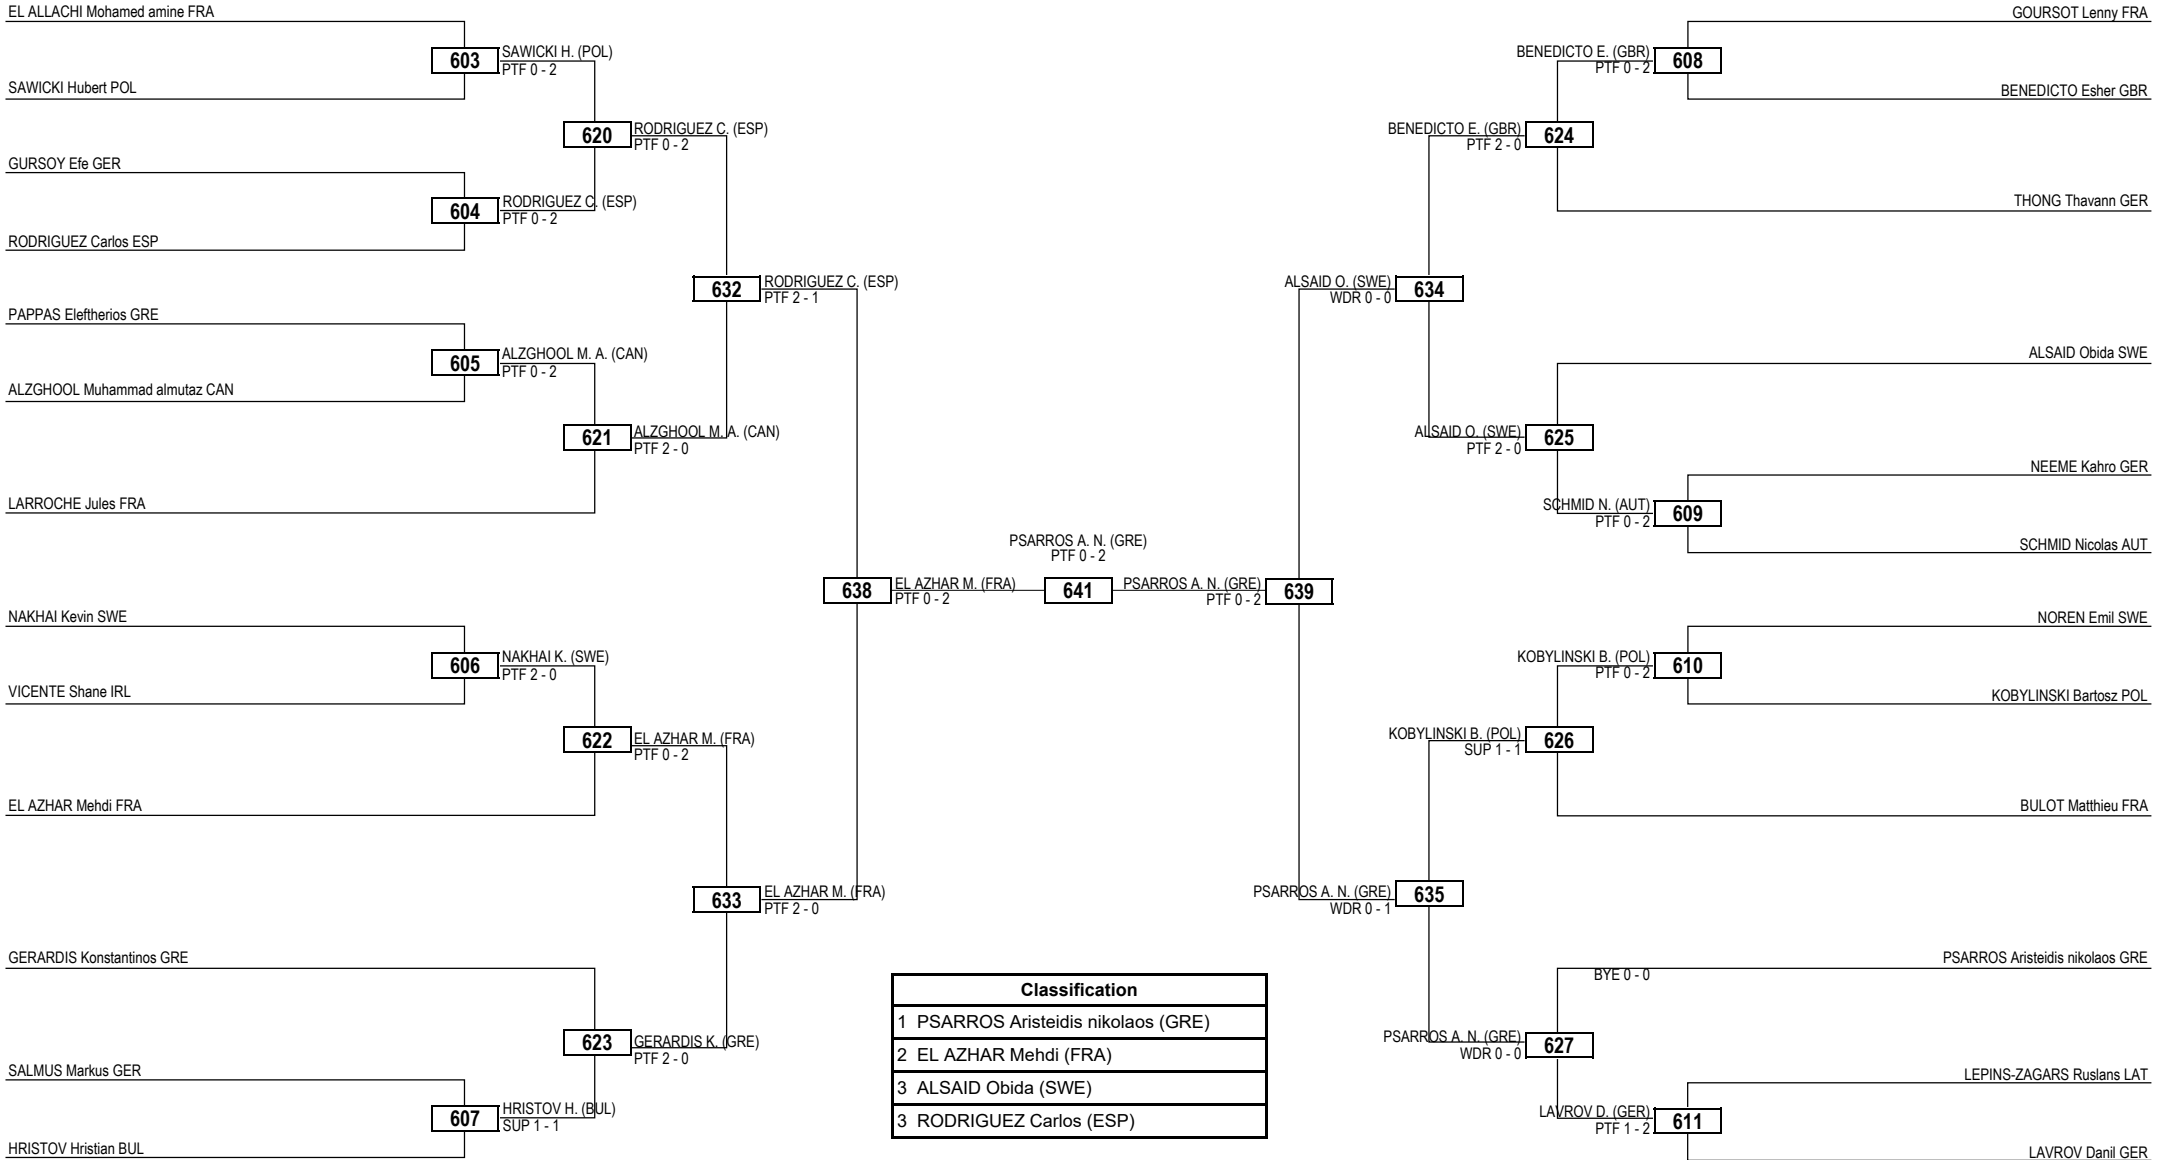

Round of 16    Quarterfinals    Semifinals    Final    Semifinals    Quarterfinals    Round of 16

**LEGEND**    RSC: Win by Referee Stop Contest    PTG: Win by Point Gap    SUP: Win by Superiority    DSQ: Win by Disqualification    DQB: Win by Disqualification for unsportsmanlike behavior    DWR: Double Withdrawal    R: Round  
 (x) **Seed**    PTF: Win by Final Score    GDP: Win by Golden Points    WDR: Win by Withdrawal    PUN: Win by Punitive Declaration    DDB: Double Disqualification for unsportsmanlike behavior    DDQ: Double Disqualification

Round of 32    Round of 16    Quarterfinals    Semifinals    Final    Semifinals    Quarterfinals    Round of 16    Round of 32

**LEGEND**    RSC: Win by Referee Stop Contest    PTG: Win by Point Gap    SUP: Win by Superiority    DSQ: Win by Disqualification    DQB: Win by Disqualification for unsportsmanlike behavior    DWR: Double Withdrawal    R: Round  
**(x) Seed**    PTF: Win by Final Score    GDP: Win by Golden Points    WDR: Win by Withdrawal    PUN: Win by Punitive Declaration    DDB: Double Disqualification for unsportsmanlike behavior    DDQ: Double Disqualification