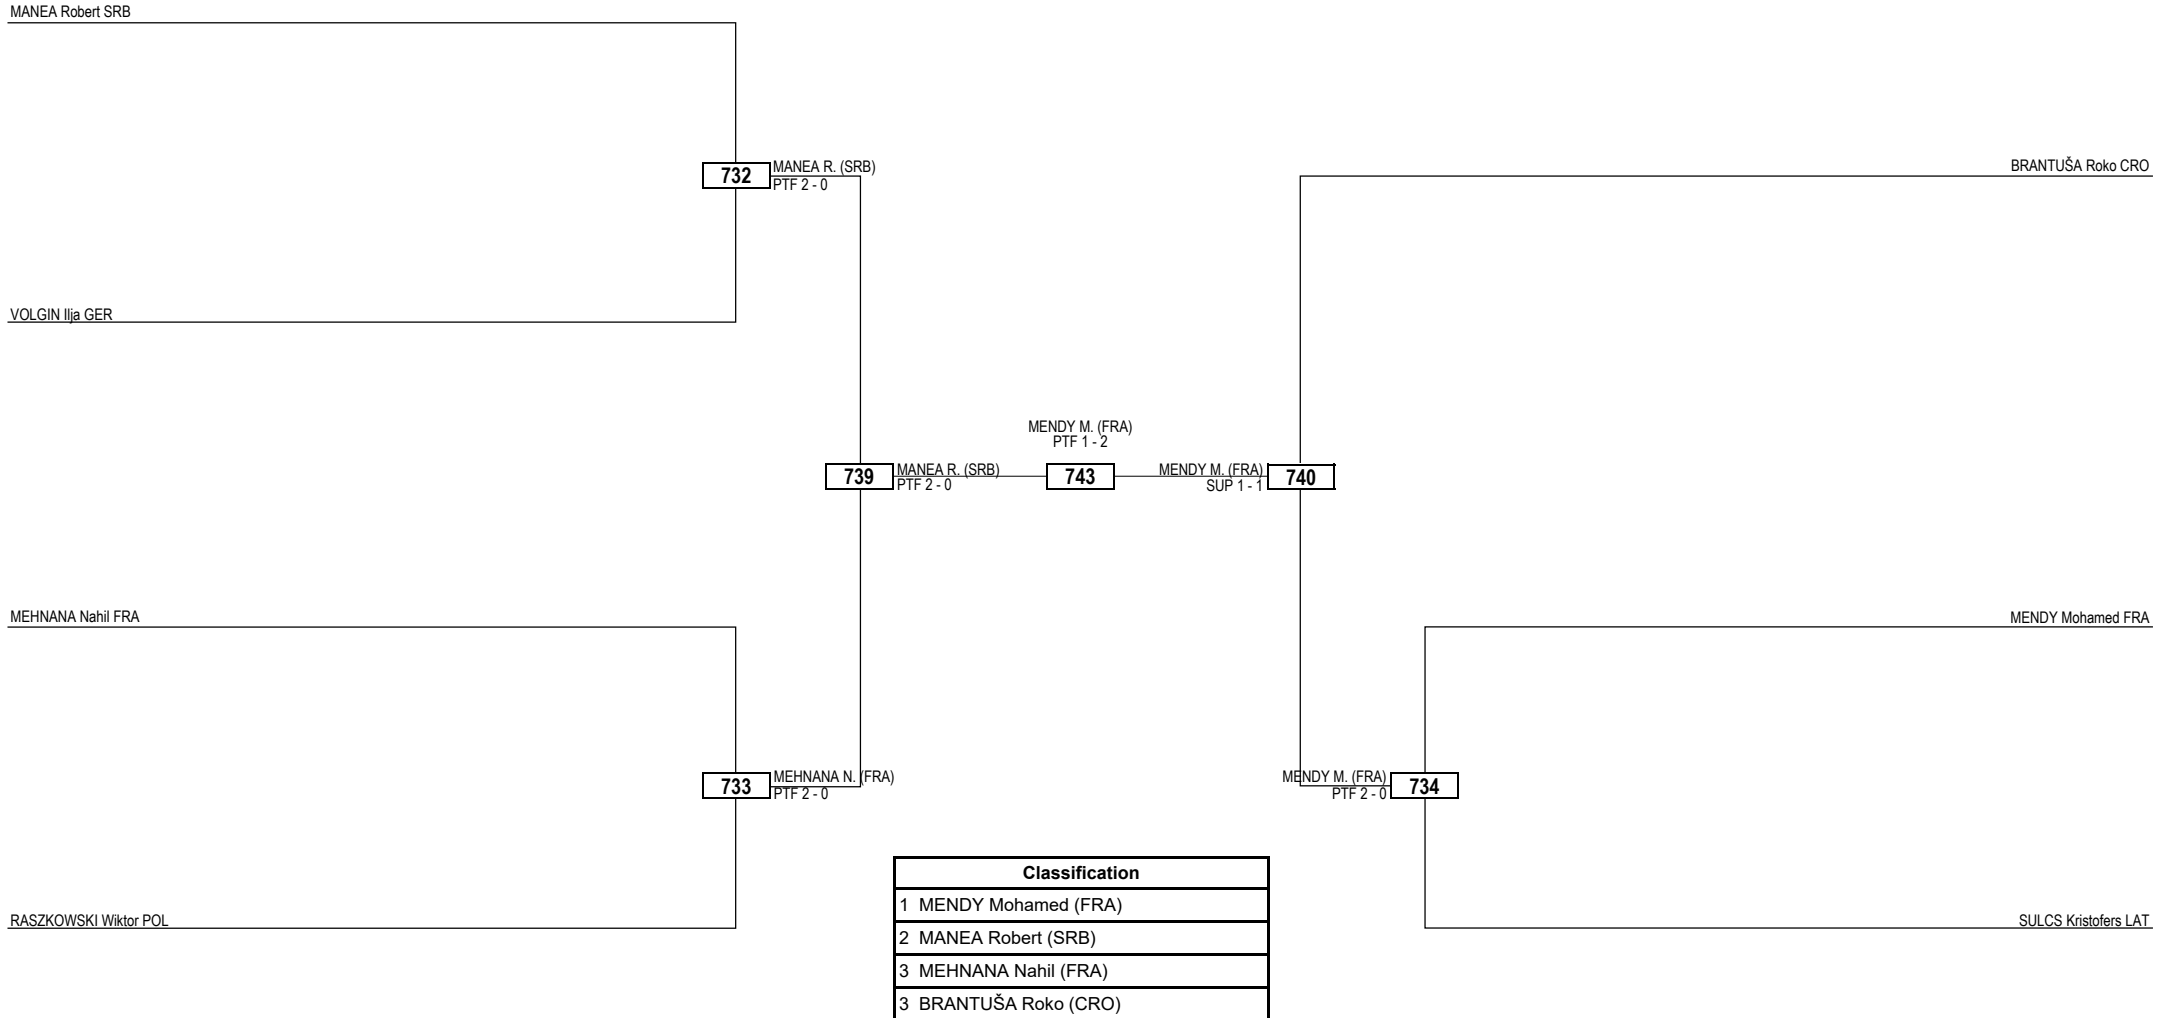

Quarterfinals   Semifinals   Final   Semifinals   Quarterfinals

LEGEND RSC: Win by Referee Stop Contest   PTG: Win by Point Gap   SUP: Win by Superiority   DSQ: Win by Disqualification   DQB: Win by Disqualification for unsportsmanlike behavior   DWR: Double Withdrawal   R: Round
(x) Seed   PTF: Win by Final Score   GDP: Win by Golden Points   WDR: Win by Withdrawal   PUN: Win by Punitive Declaration   DDB: Double Disqualification for unsportsmanlike behavior   DDQ: Double Disqualification