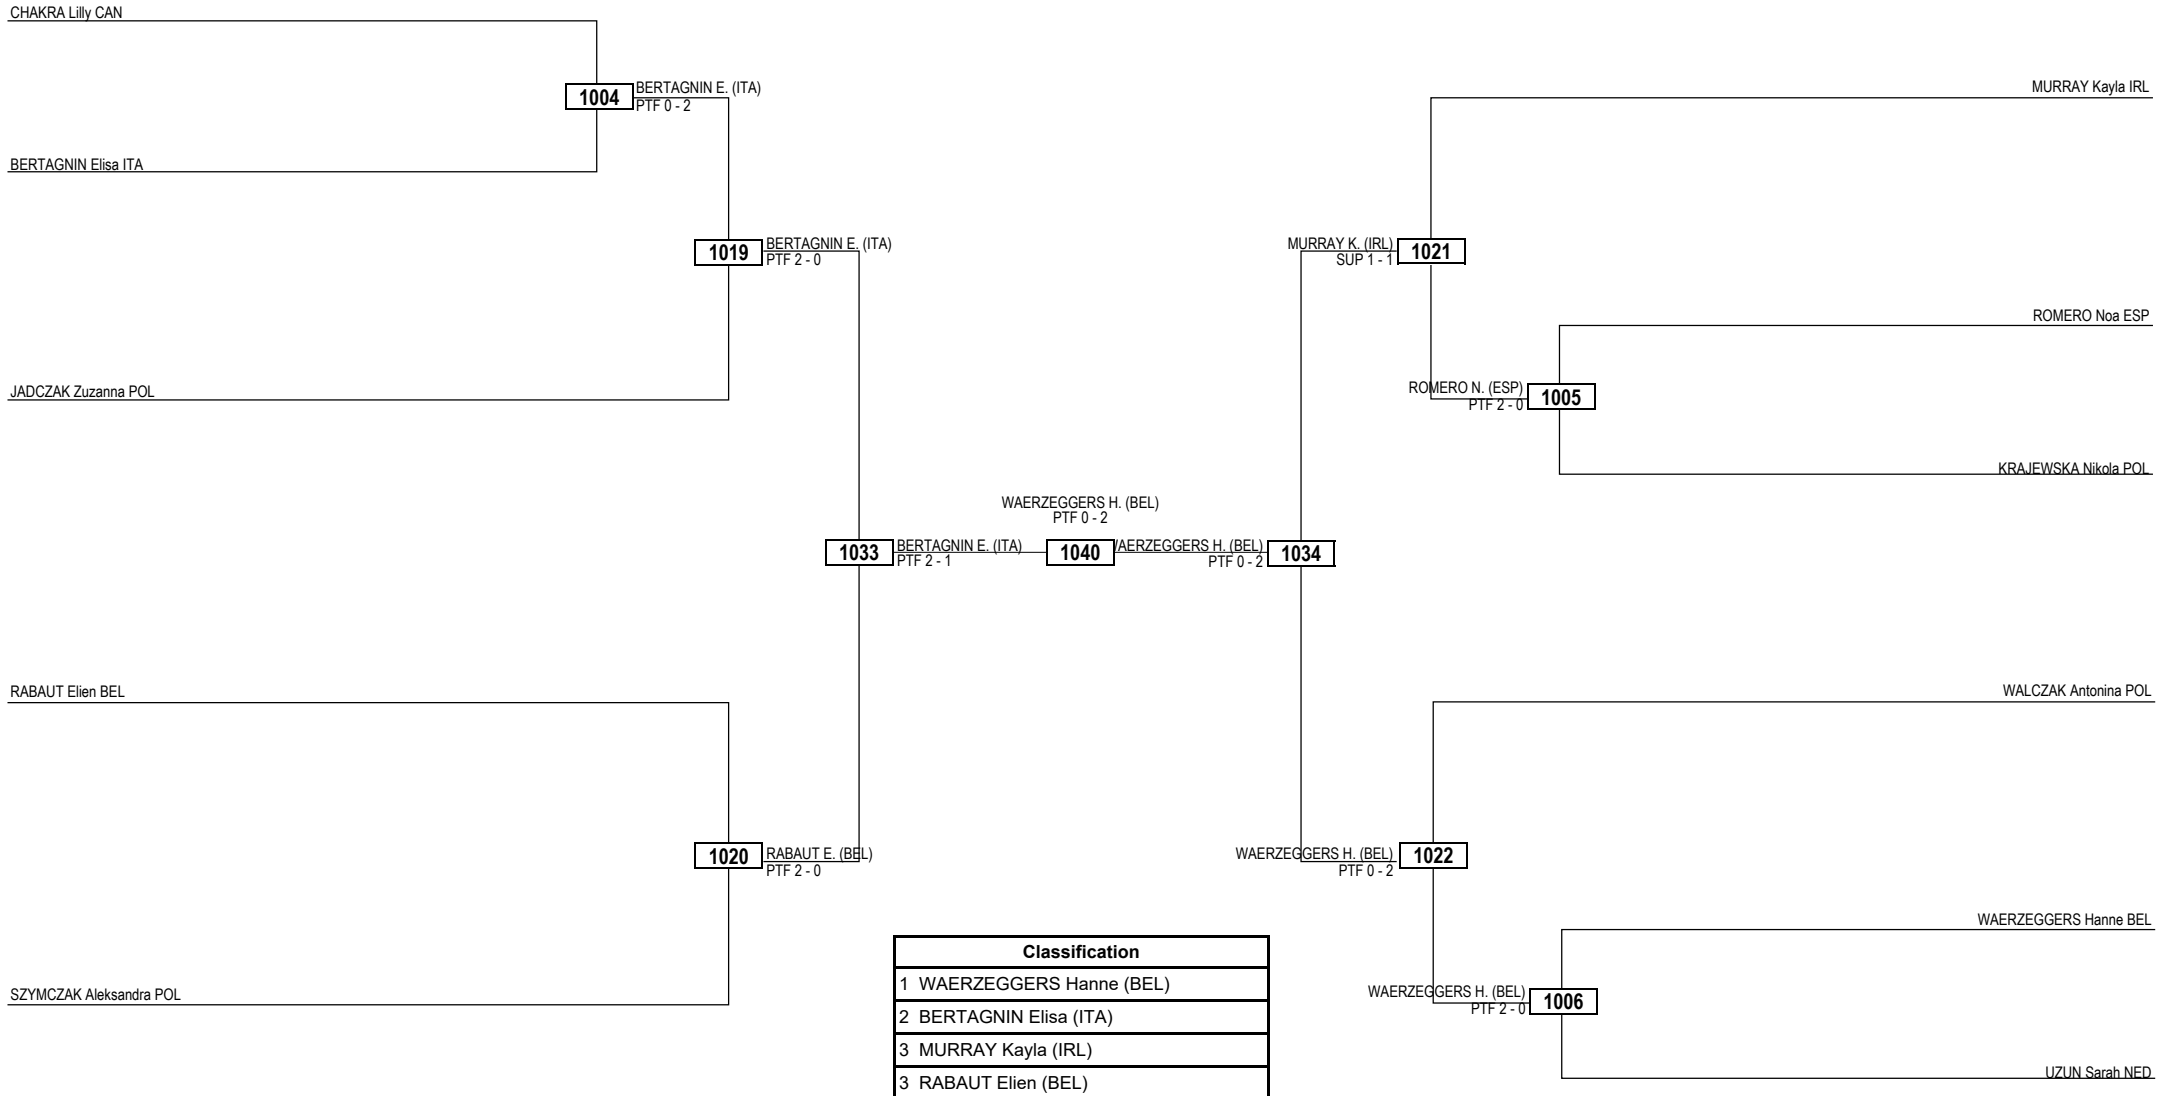

Round of 16   Quarterfinals   Semifinals   Final   Semifinals   Quarterfinals   Round of 16

LEGEND RSC: Win by Referee Stop Contest   PTG: Win by Point Gap   SUP: Win by Superiority   DSQ: Win by Disqualification   DQB: Win by Disqualification for unsportsmanlike behavior   DWR: Double Withdrawal   R: Round
(x) **Seed**   PTF: Win by Final Score   GDP: Win by Golden Points   WDR: Win by Withdrawal   PUN: Win by Punitive Declaration   DDB: Double Disqualification for unsportsmanlike behavior   DDQ: Double Disqualification