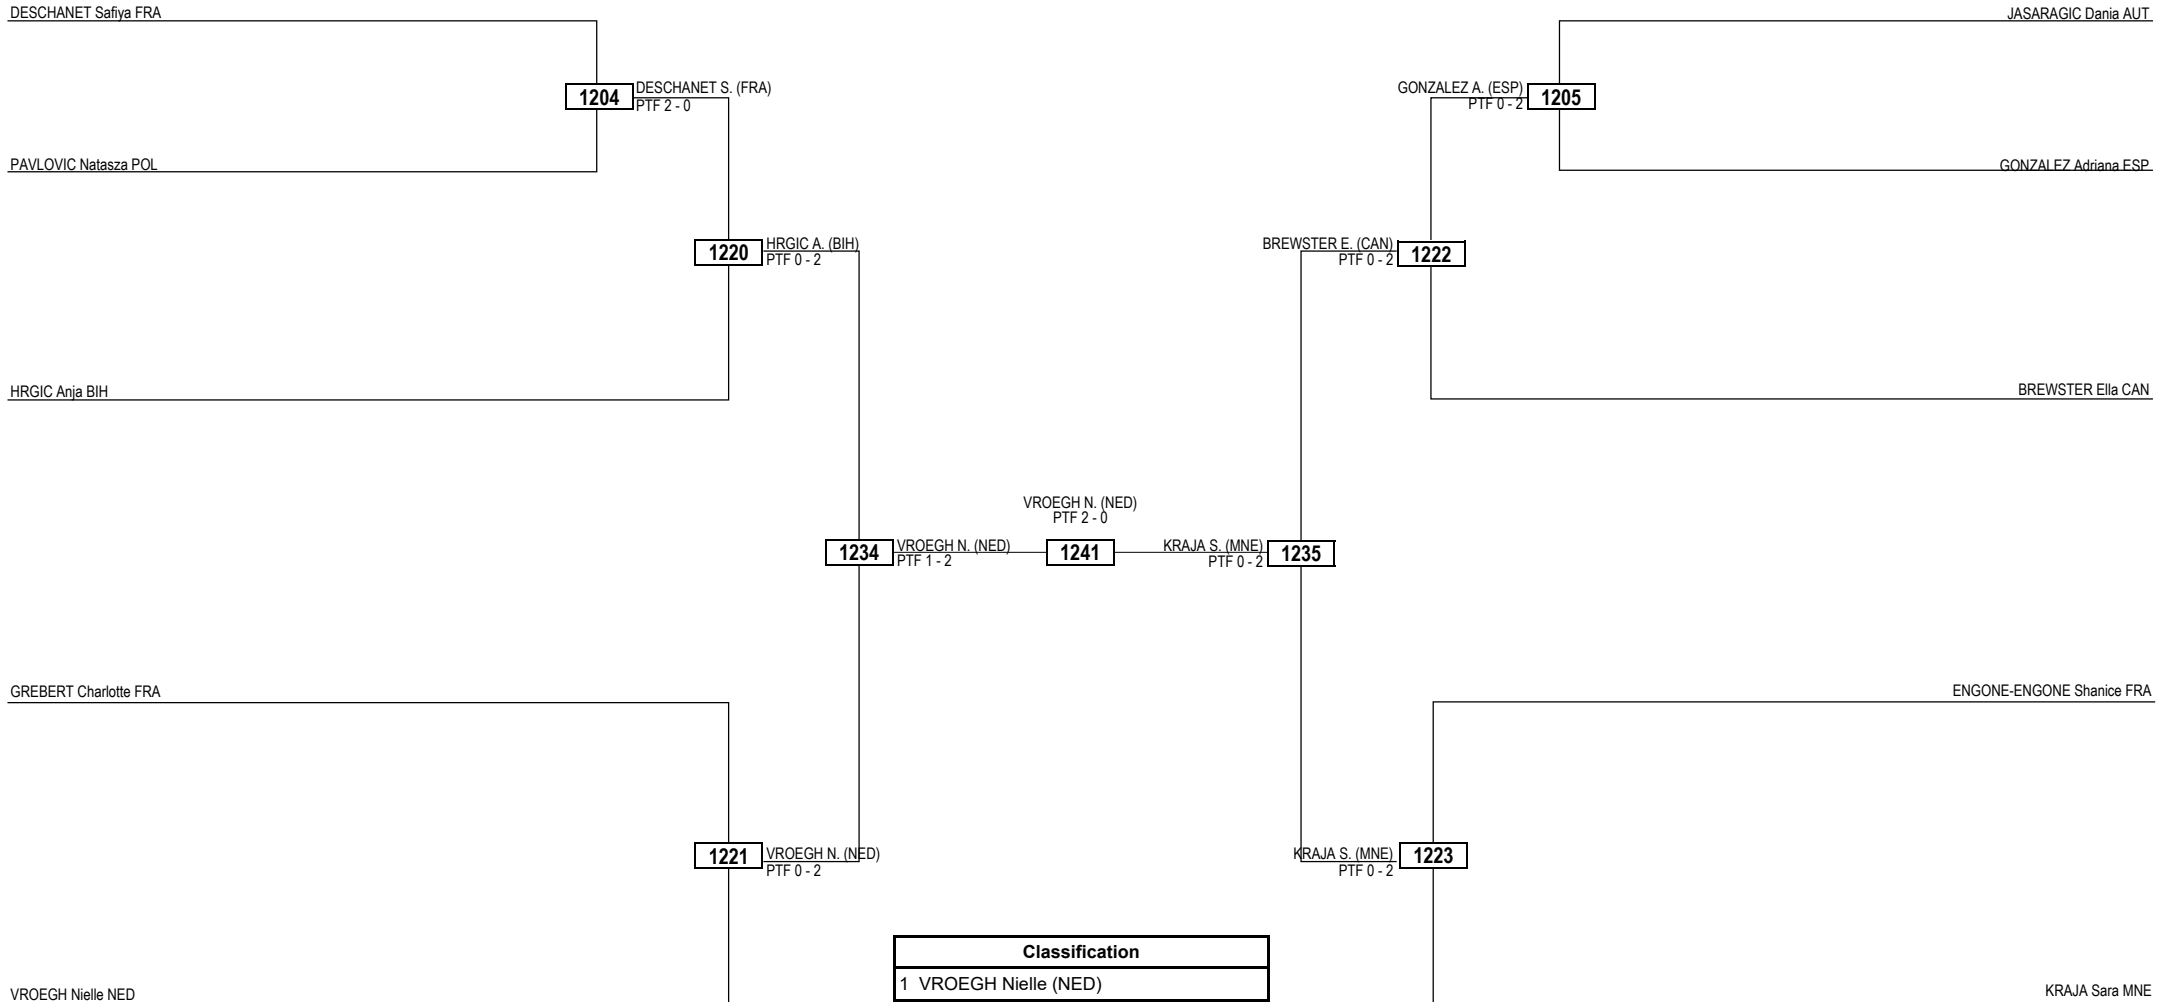

Round of 16   Quarterfinals   Semifinals   Final   Semifinals   Quarterfinals   Round of 16

Classification
1 VROEGH Nielle (NED)
2 KRAJA Sara (MNE)
3 HRGIC Anja (BIH)
3 BREWSTER Ella (CAN)

LEGEND RSC: Win by Referee Stop Contest   PTG: Win by Point Gap   SUP: Win by Superiority   DSQ: Win by Disqualification   DQB: Win by Disqualification for unsportsmanlike behavior   DWR: Double Withdrawal   R: Round
(x) Seed   PTF: Win by Final Score   GDP: Win by Golden Points   WDR: Win by Withdrawal   PUN: Win by Punitive Declaration   DDB: Double Disqualification for unsportsmanlike behavior   DDQ: Double Disqualification