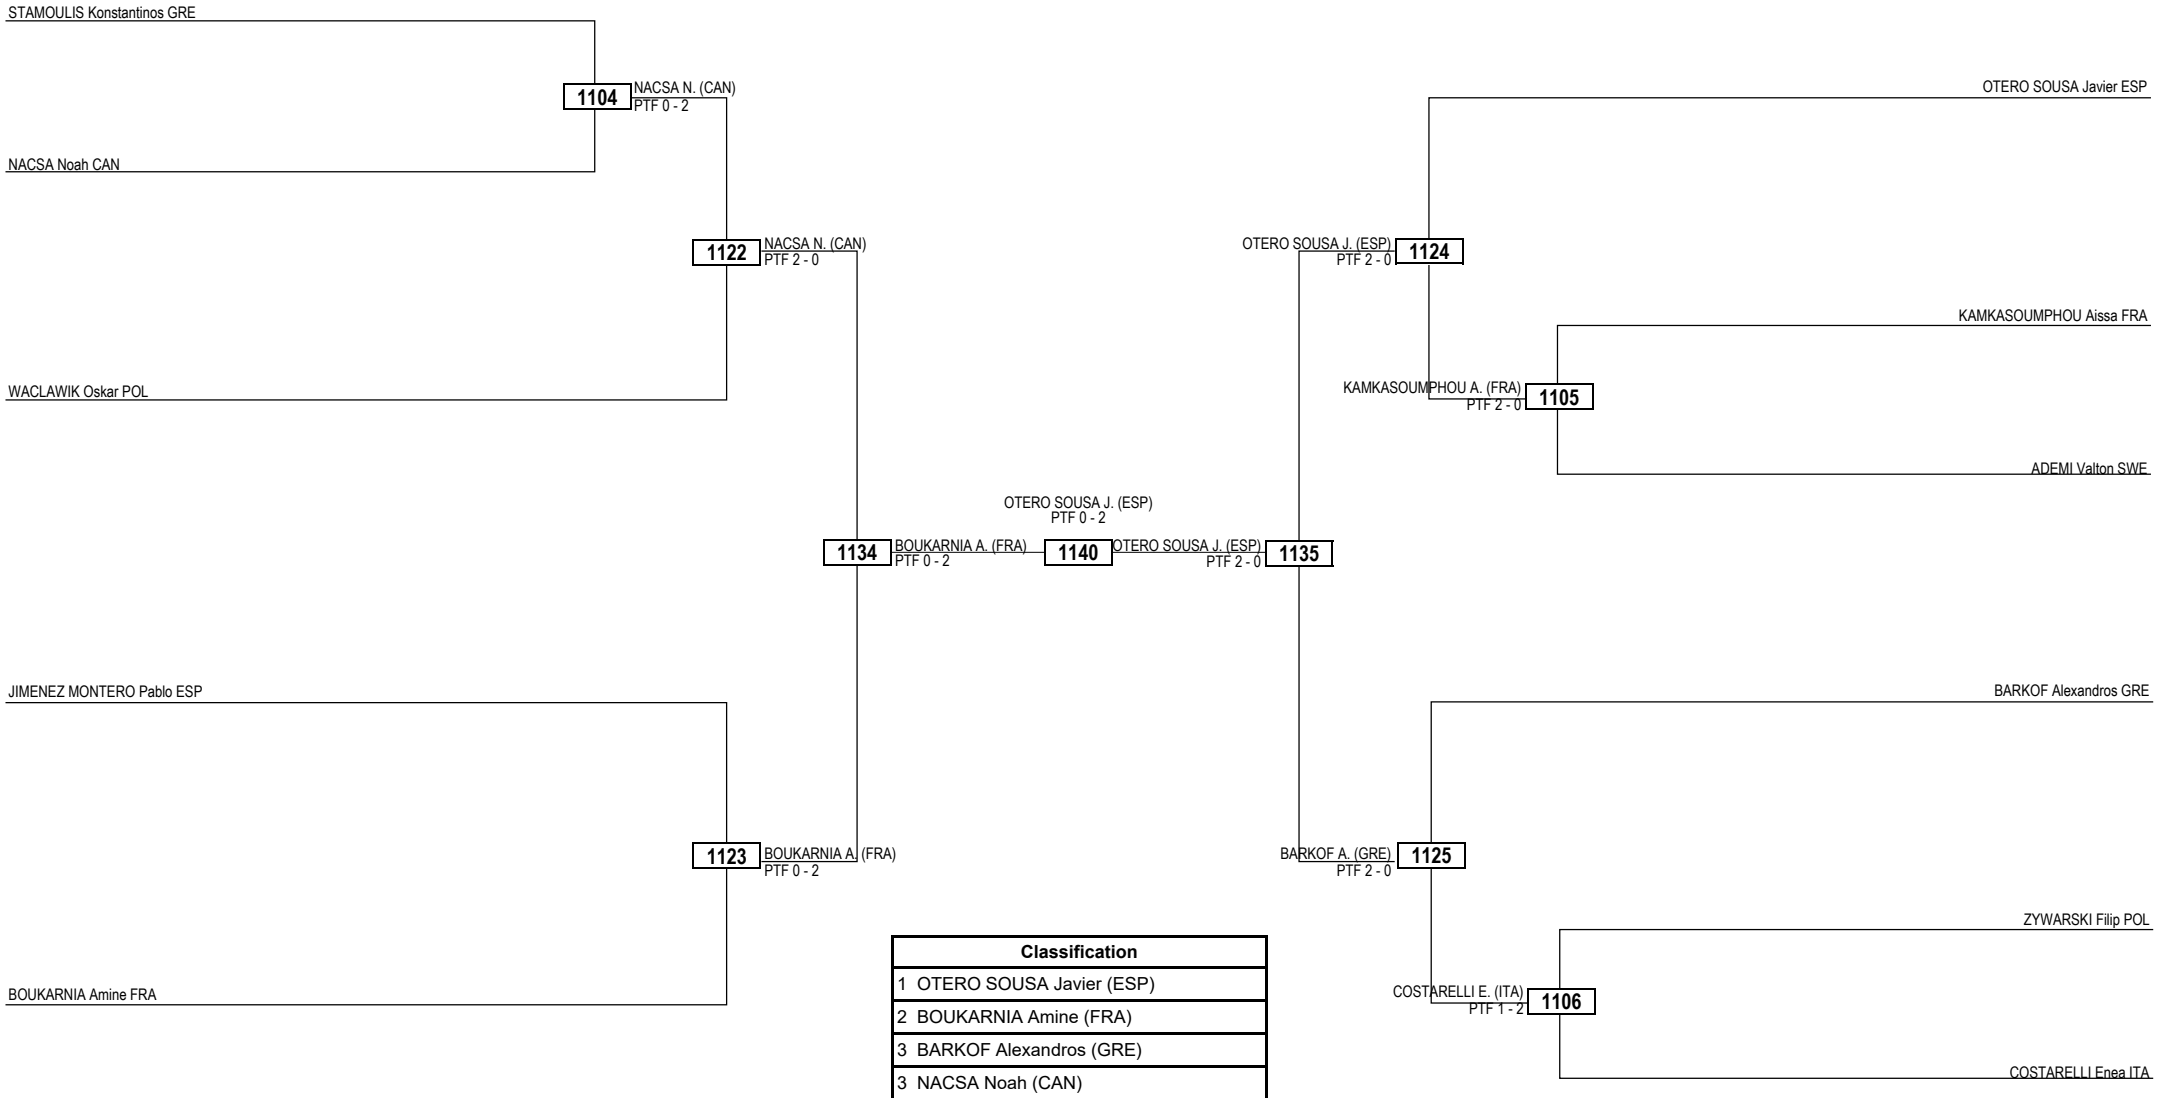

Round of 16   Quarterfinals   Semifinals   Final   Semifinals   Quarterfinals   Round of 16

Classification
1 OTERO SOUSA Javier (ESP)
2 BOUKARNIA Amine (FRA)
3 BARKOF Alexandros (GRE)
3 NACSA Noah (CAN)

LEGEND RSC: Win by Referee Stop Contest   PTG: Win by Point Gap   SUP: Win by Superiority   DSQ: Win by Disqualification   DQB: Win by Disqualification for unsportsmanlike behavior   DWR: Double Withdrawal   R: Round
(x) Seed   PTF: Win by Final Score   GDP: Win by Golden Points   WDR: Win by Withdrawal   PUN: Win by Punitive Declaration   DDB: Double Disqualification for unsportsmanlike behavior   DDQ: Double Disqualification