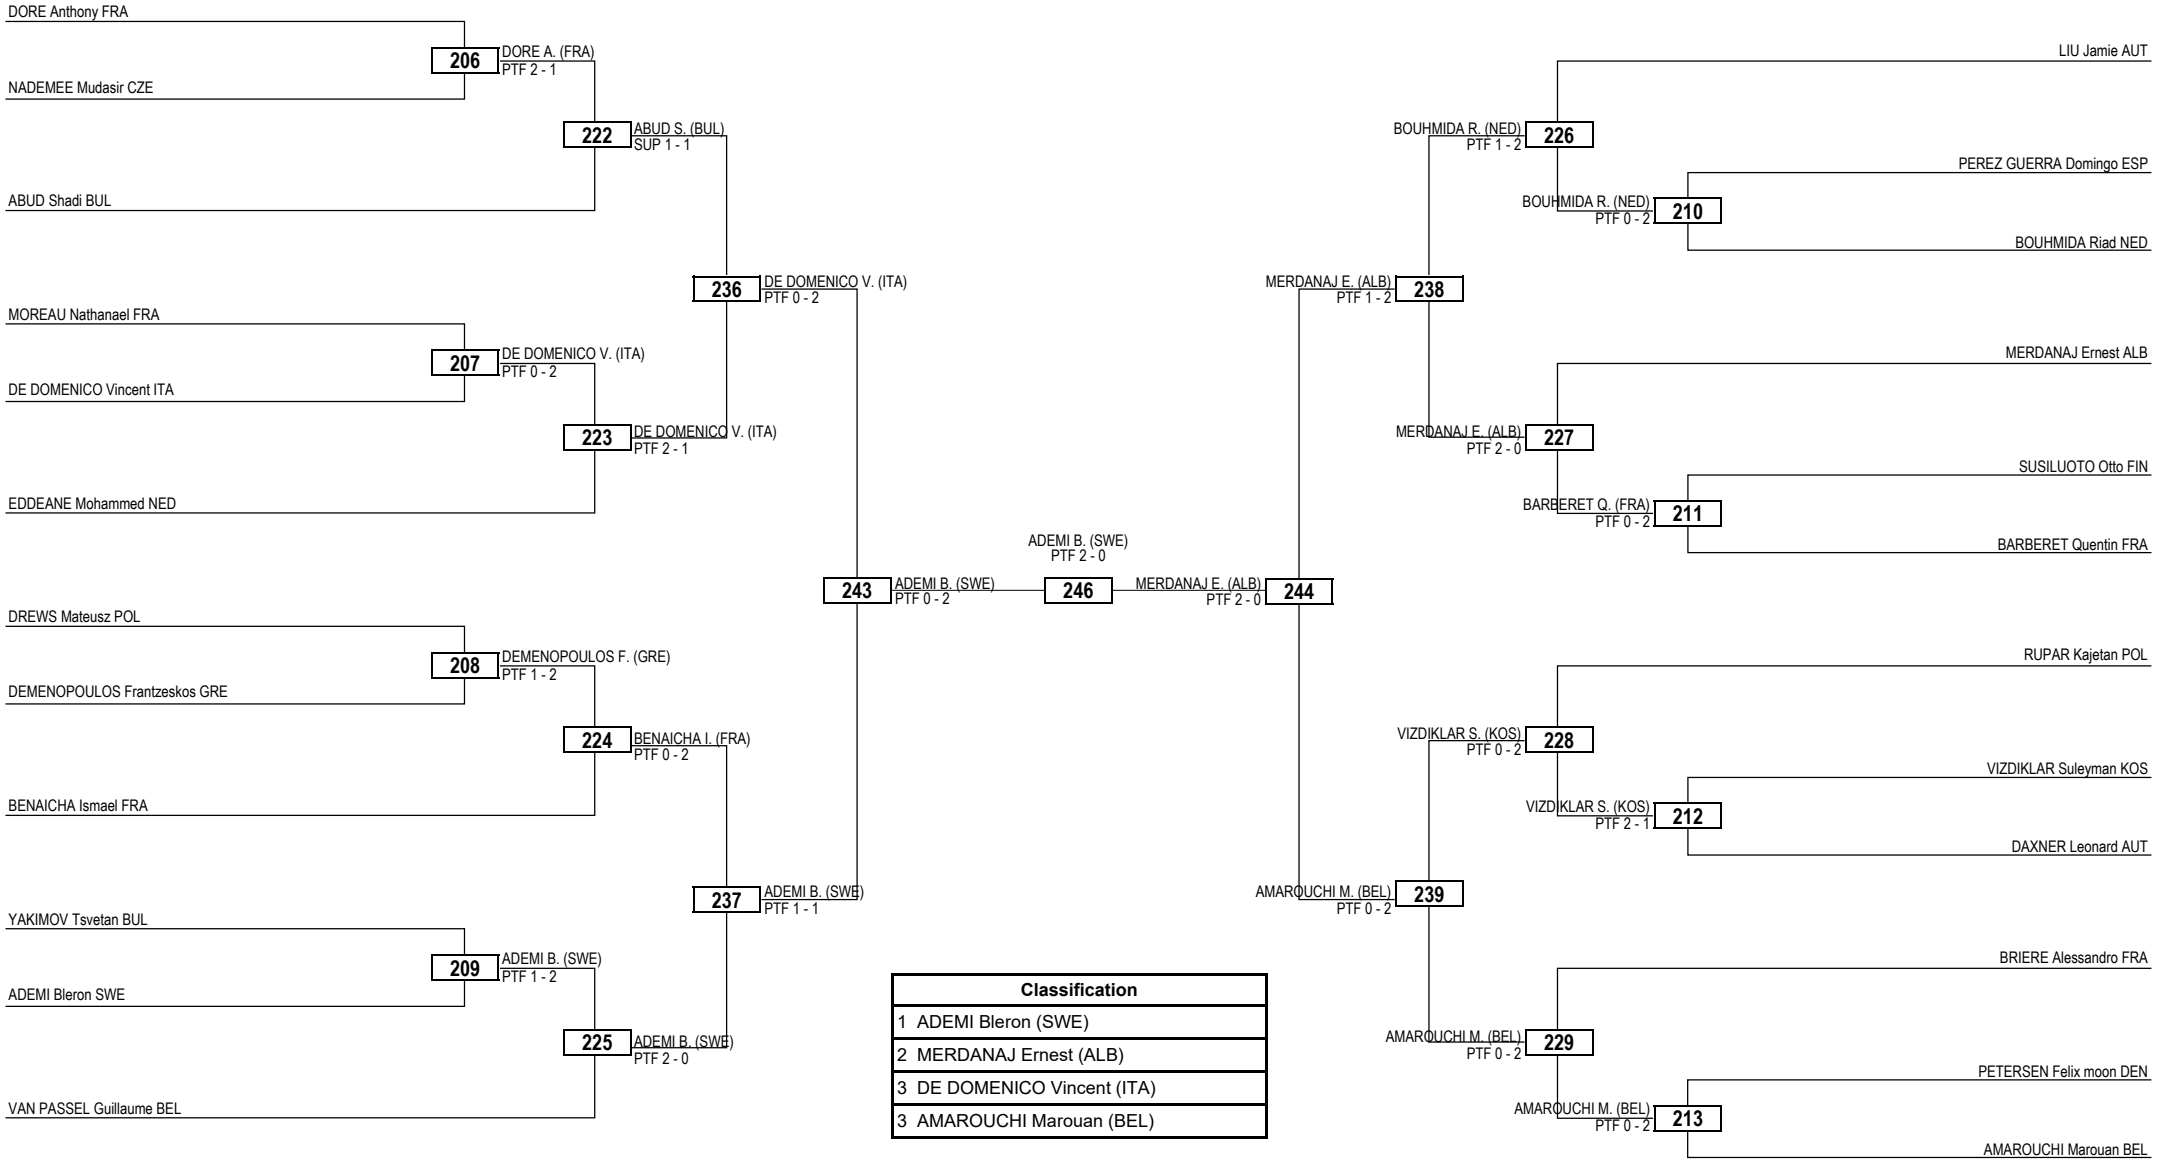

Round of 32   Round of 16   Quarterfinals   Semifinals   Final   Semifinals   Quarterfinals   Round of 16   Round of 32

Classification
1 ADEMI Bleron (SWE)
2 MERDANAJ Ernest (ALB)
3 DE DOMENICO Vincent (ITA)
3 AMAROUCHE Marouan (BEL)

LEGEND RSC: Win by Referee Stop Contest   PTG: Win by Point Gap   SUP: Win by Superiority   DSQ: Win by Disqualification   DQB: Win by Disqualification for unsportsmanlike behavior   DWR: Double Withdrawal   R: Round
(x) Seed   PTF: Win by Final Score   GDP: Win by Golden Points   WDR: Win by Withdrawal   PUN: Win by Punitive Declaration   DDB: Double Disqualification for unsportsmanlike behavior   DDQ: Double Disqualification