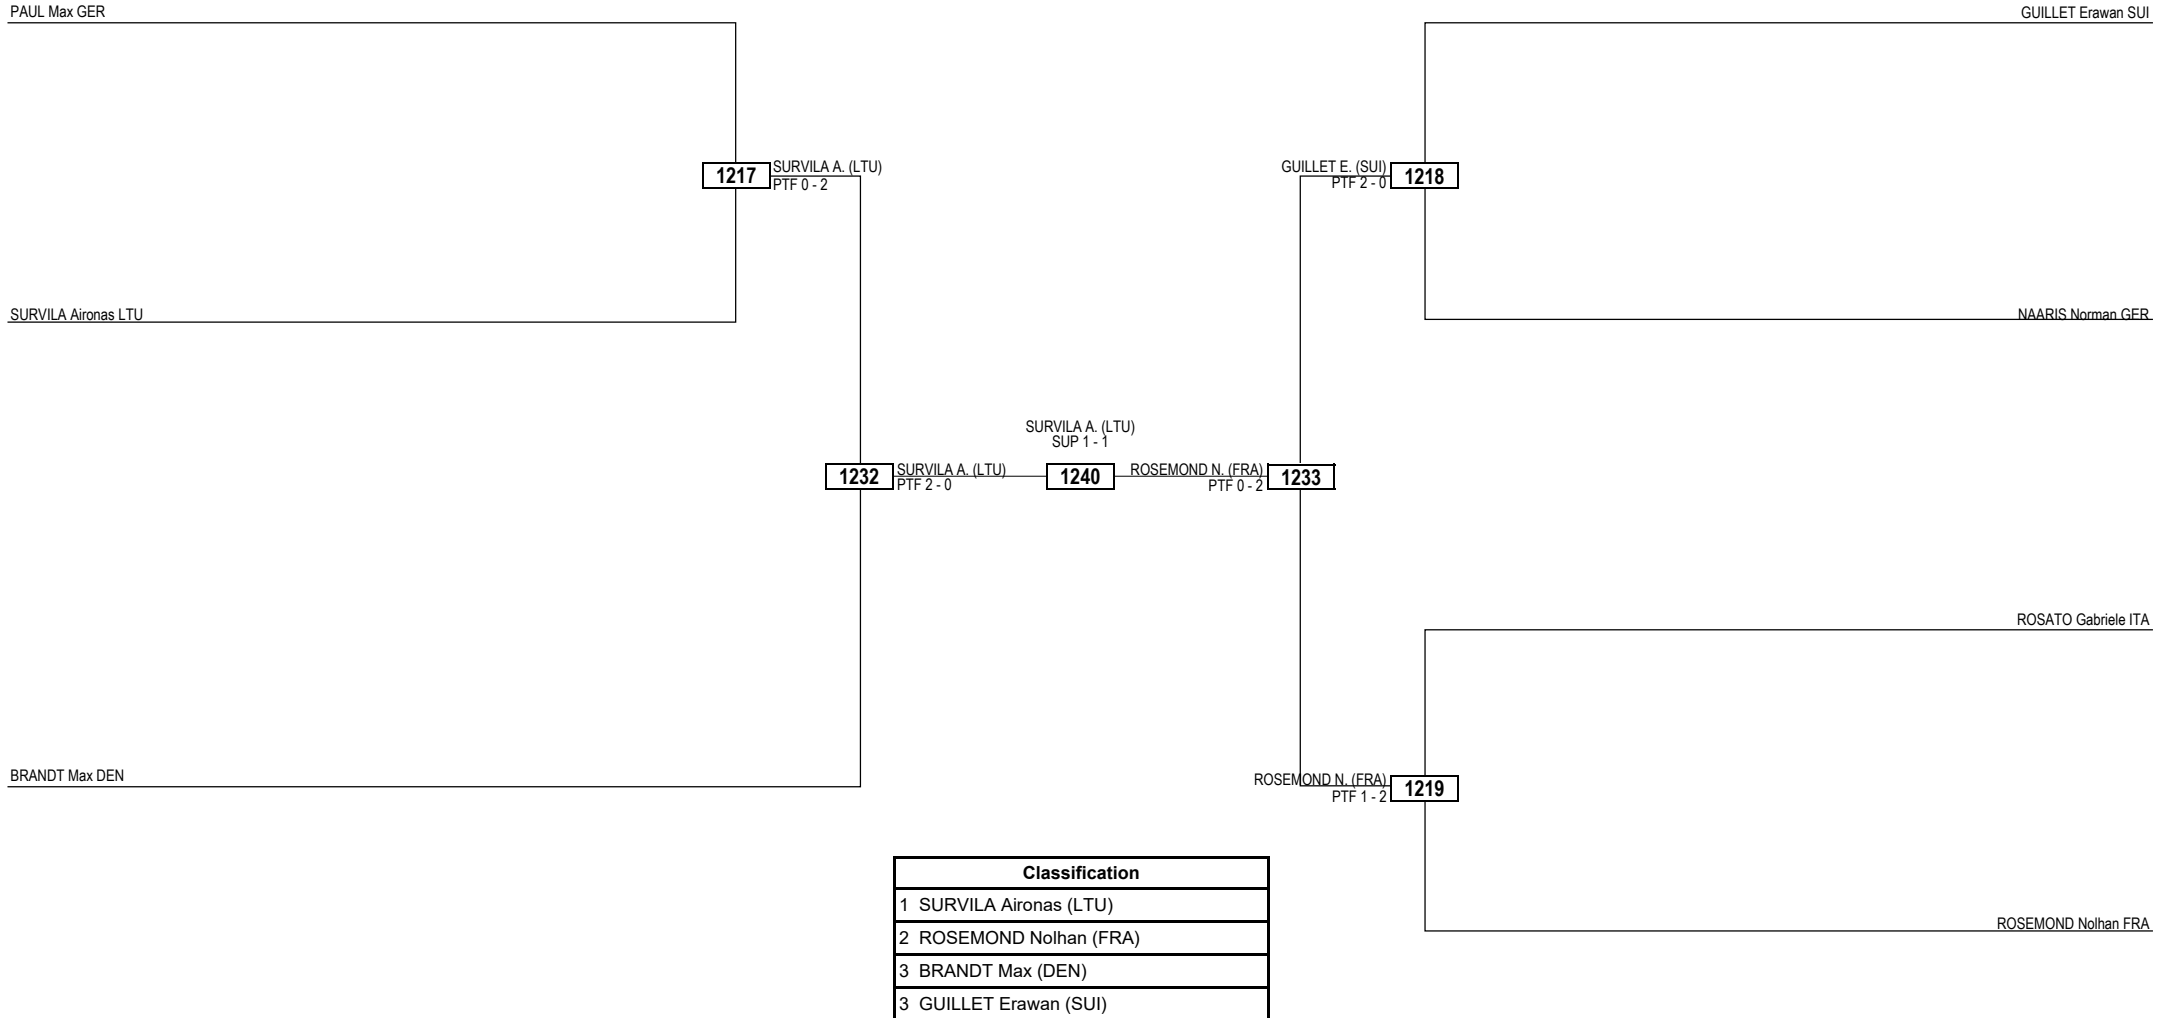

Quarterfinals   Semifinals   Final   Semifinals   Quarterfinals