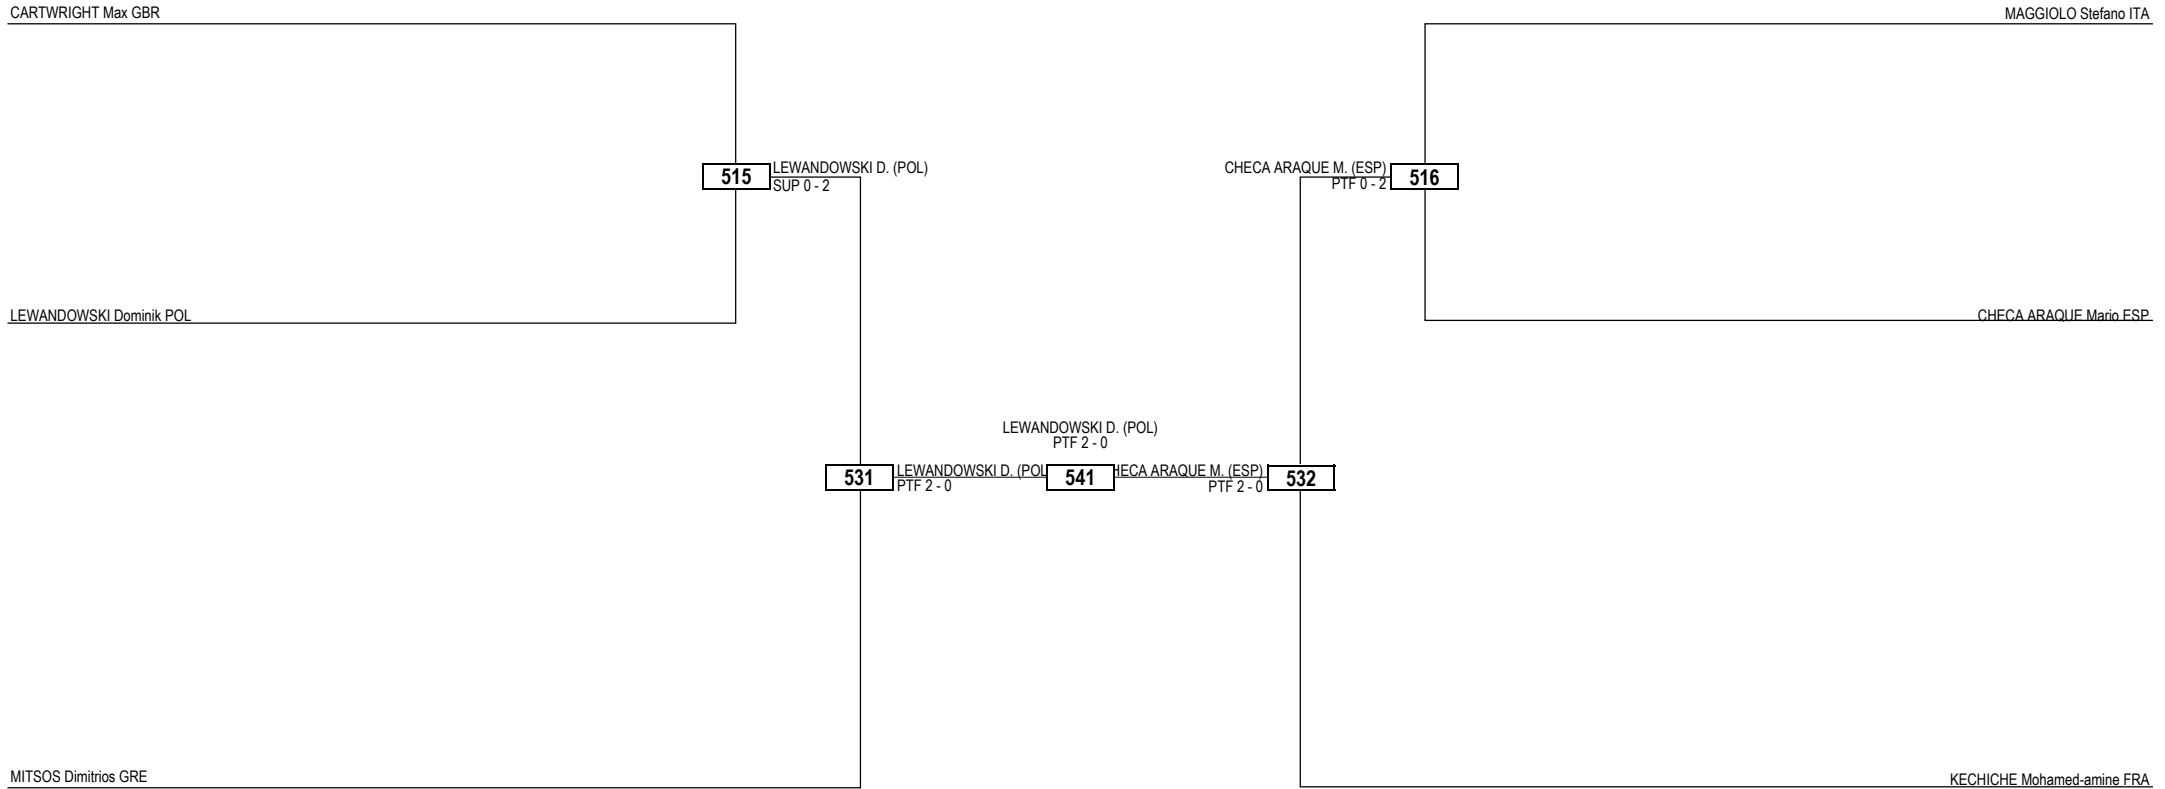

Quarterfinals   Semifinals   Final   Semifinals   Quarterfinals

Classification	
1	LEWANDOWSKI Dominik (POL)
2	CHECA ARAQUE Mario (ESP)
3	MITOSOS Dimitrios (GRE)
3	KECHICHE Mohamed-amine (FRA)

LEGEND RSC: Win by Referee Stop Contest	PTG: Win by Point Gap	SUP: Win by Superiority	DSQ: Win by Disqualification	DQB: Win by Disqualification for unsportsmanlike behavior	DWR: Double Withdrawal	R: Round
(x) Seed PTF: Win by Final Score	GDP: Win by Golden Points	WDR: Win by Withdrawal	PUN: Win by Punitive Declaration	DDB: Double Disqualification for unsportsmanlike behavior	DDQ: Double Disqualification