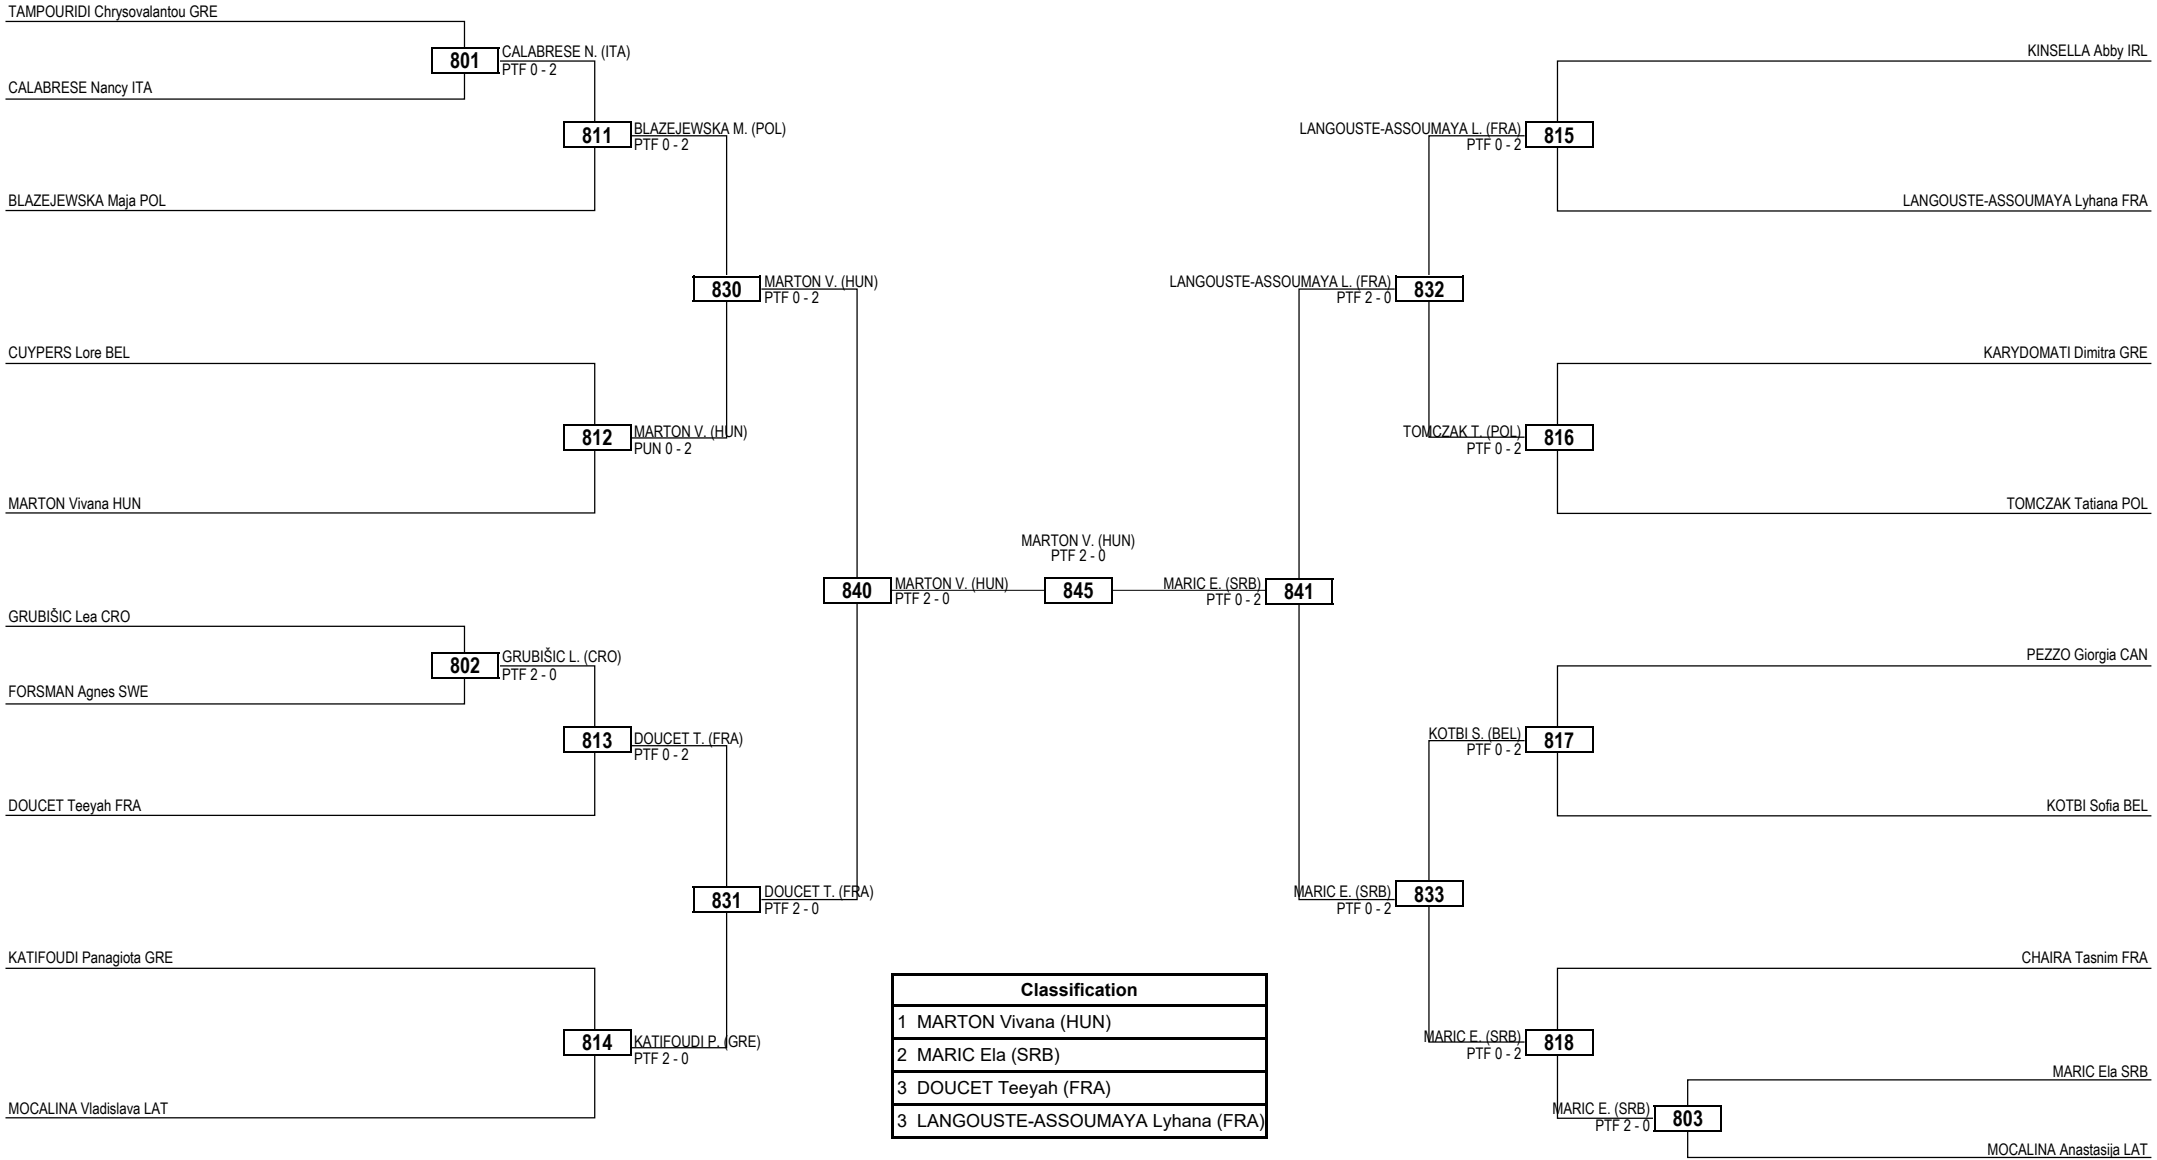

Round of 32   Round of 16   Quarterfinals   Semifinals   Final   Semifinals   Quarterfinals   Round of 16   Round of 32

LEGEND RSC: Win by Referee Stop Contest   PTG: Win by Point Gap   SUP: Win by Superiority   DSQ: Win by Disqualification   DQB: Win by Disqualification for unsportsmanlike behavior   DWR: Double Withdrawal   R: Round
(x) **Seed**   PTF: Win by Final Score   GDP: Win by Golden Points   WDR: Win by Withdrawal   PUN: Win by Punitive Declaration   DDB: Double Disqualification for unsportsmanlike behavior   DDQ: Double Disqualification