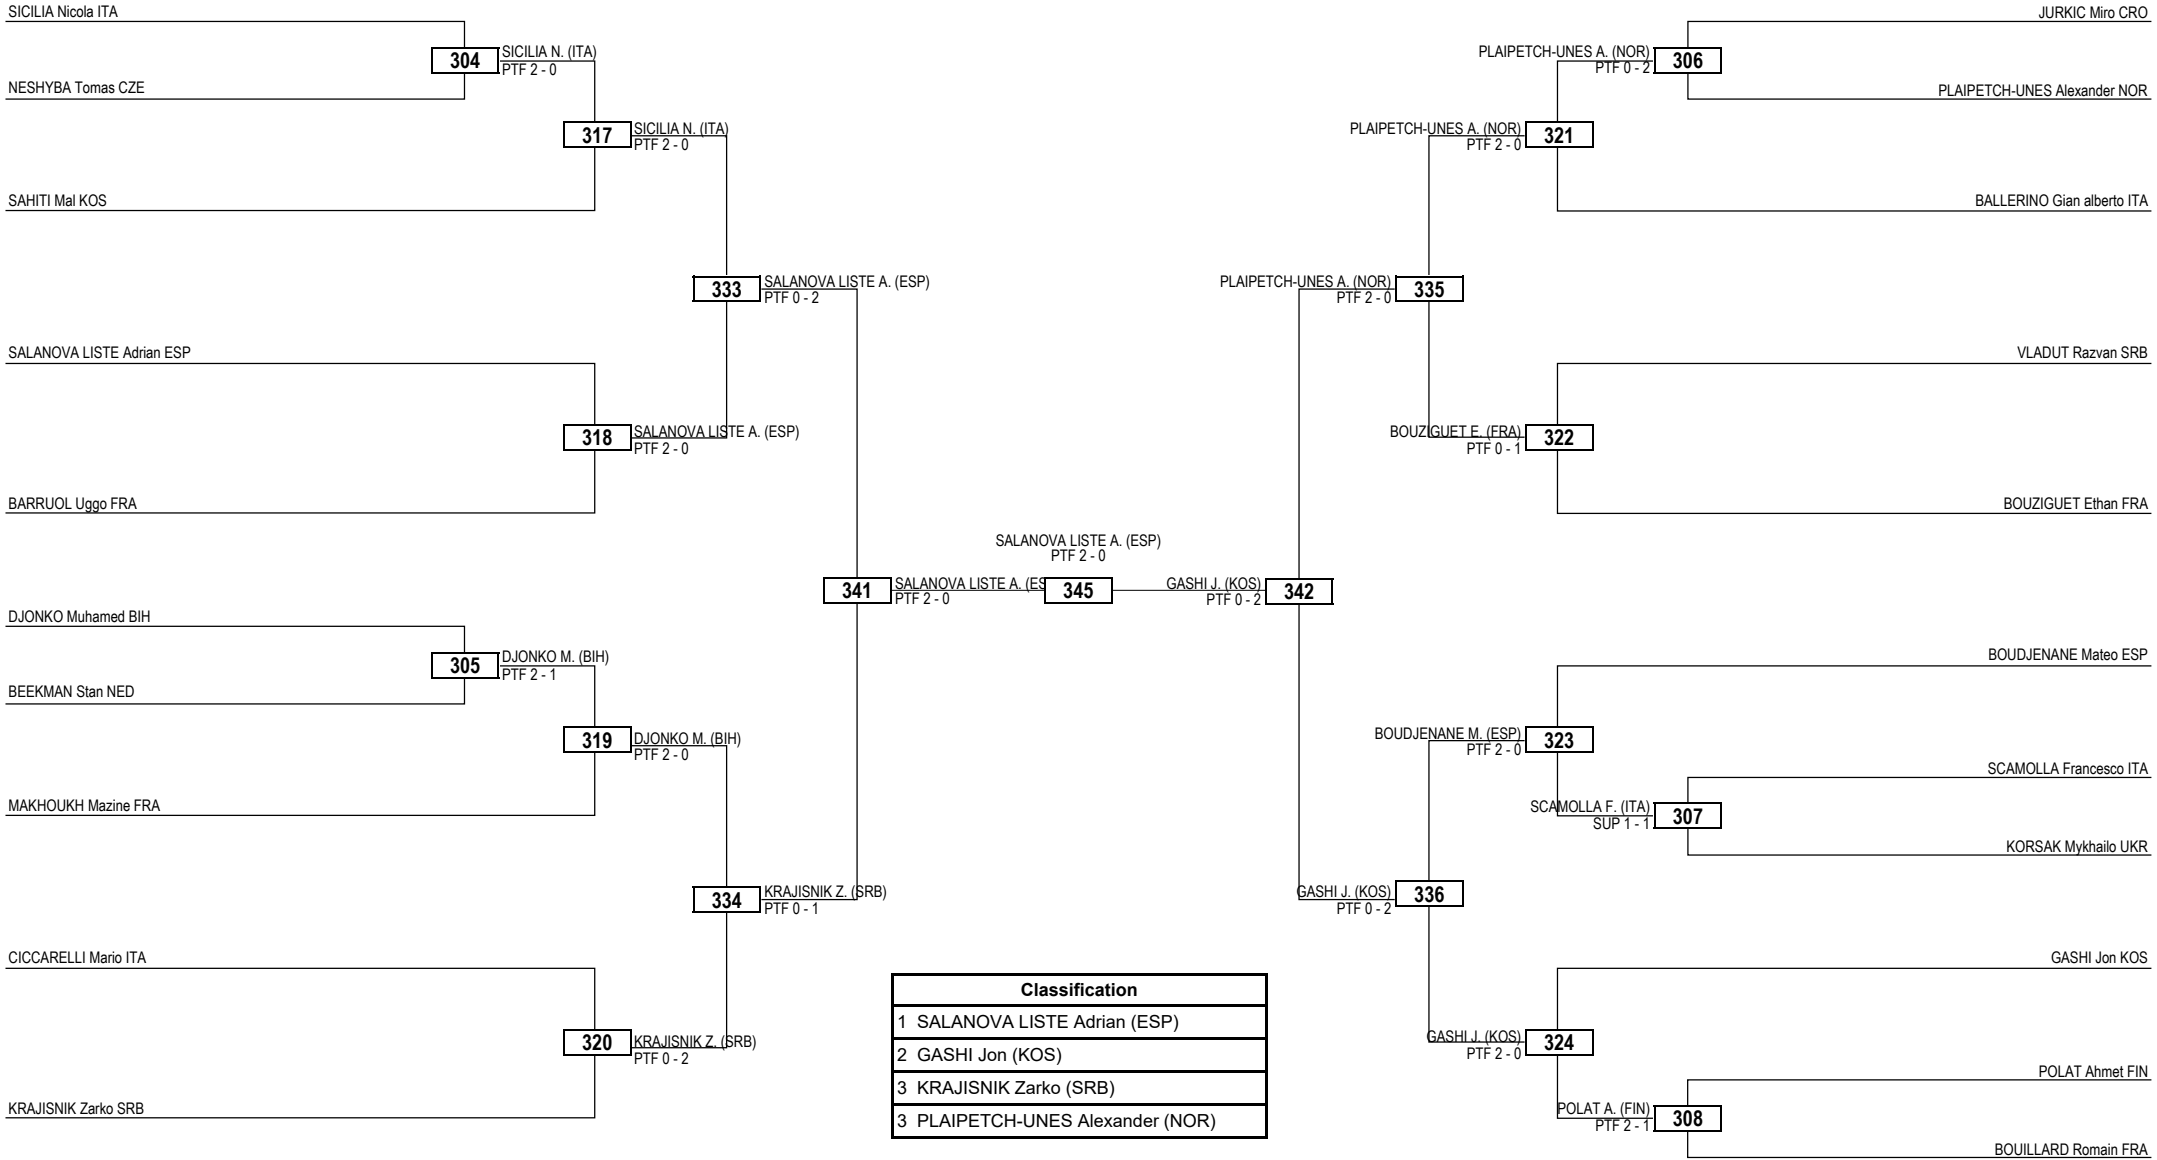

Round of 32   Round of 16   Quarterfinals   Semifinals   Final   Semifinals   Quarterfinals   Round of 16   Round of 32

LEGEND RSC: Win by Referee Stop Contest   PTG: Win by Point Gap   SUP: Win by Superiority   DSQ: Win by Disqualification   DQB: Win by Disqualification for unsportsmanlike behavior   DWR: Double Withdrawal   R: Round
(x) **Seed**   PTF: Win by Final Score   GDP: Win by Golden Points   WDR: Win by Withdrawal   PUN: Win by Punitive Declaration   DDB: Double Disqualification for unsportsmanlike behavior   DDQ: Double Disqualification