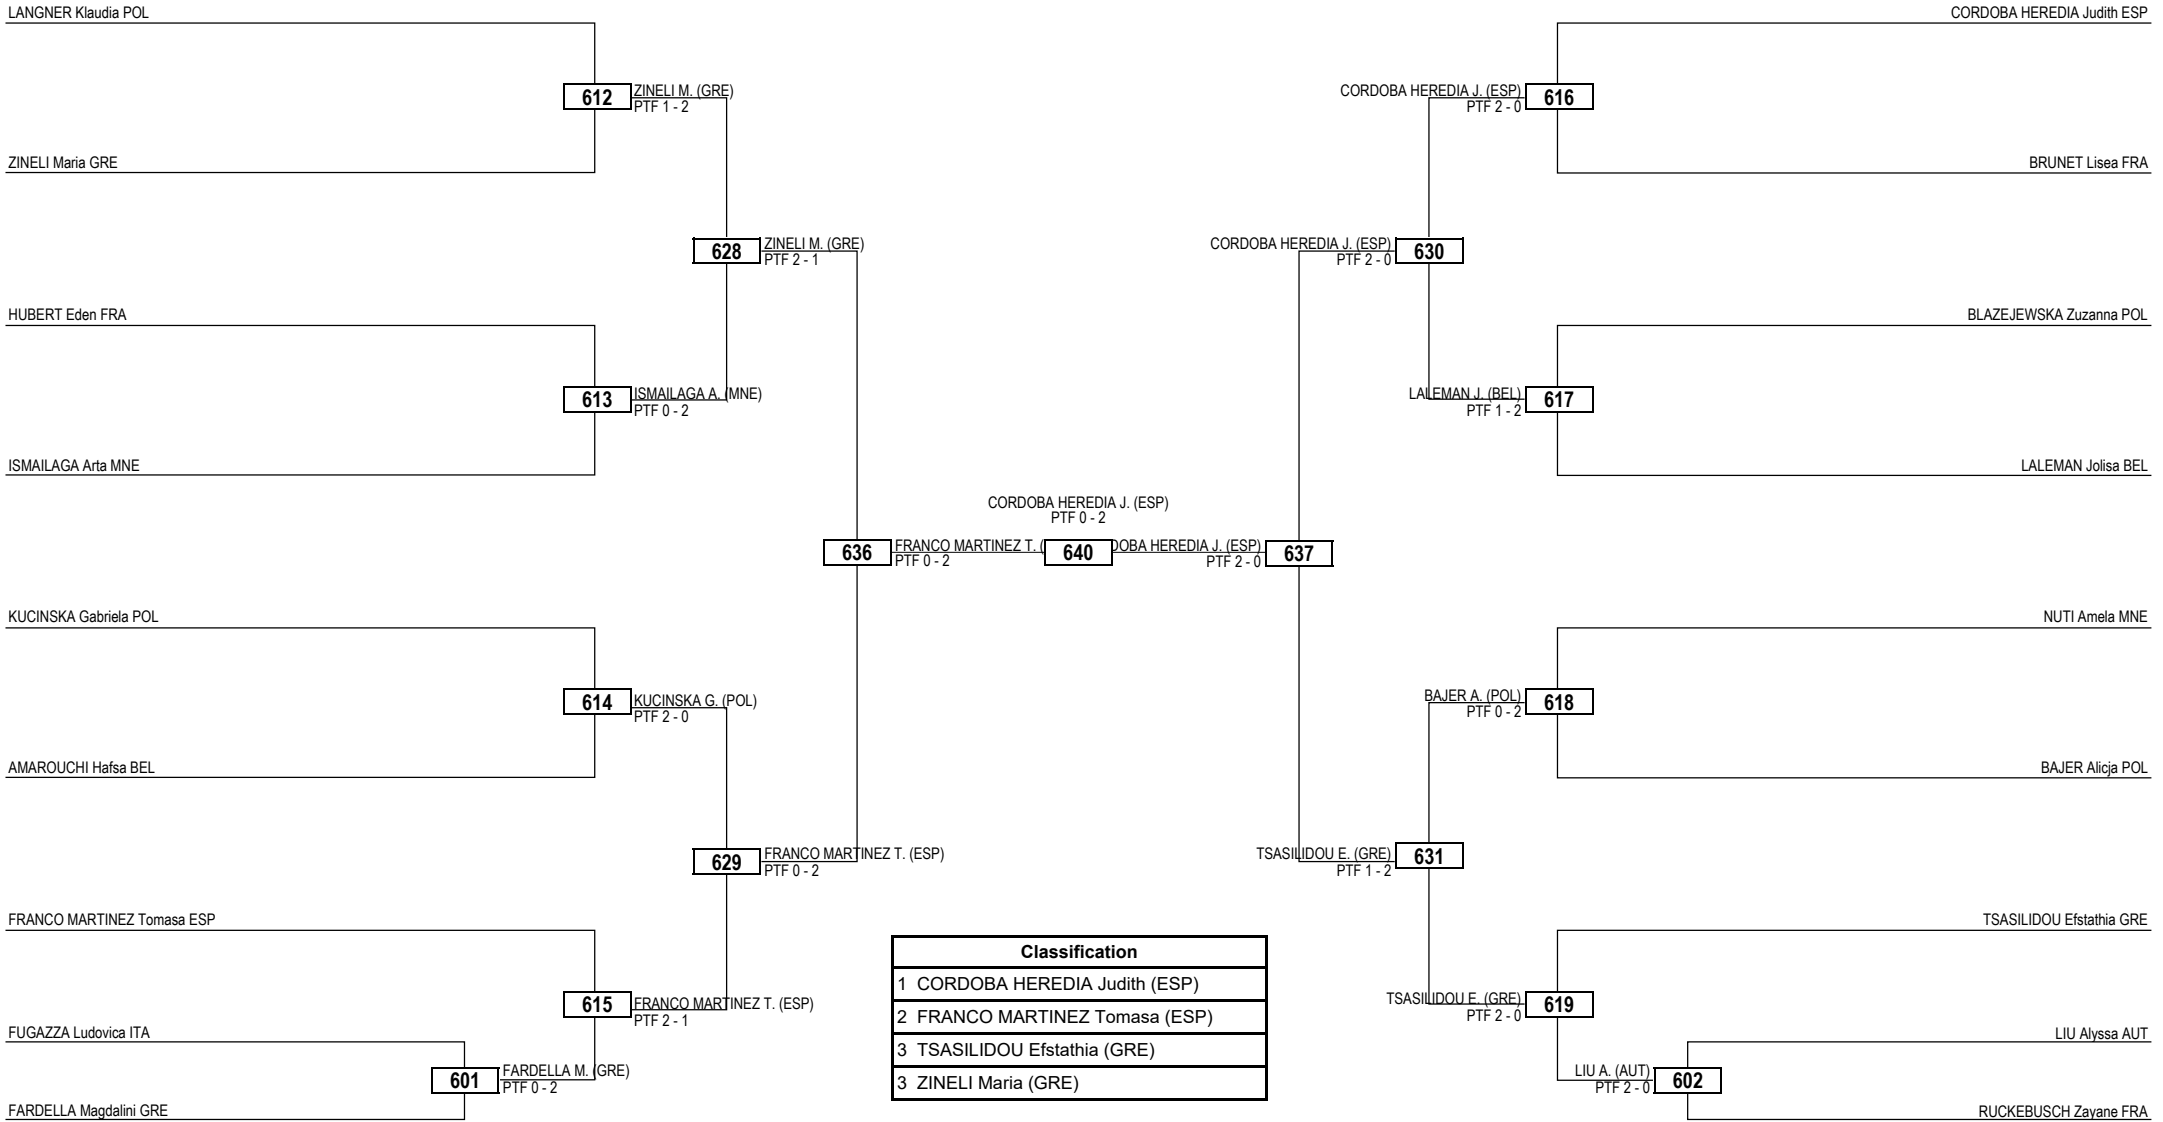

Round of 32   Round of 16   Quarterfinals   Semifinals   Final   Semifinals   Quarterfinals   Round of 16   Round of 32

Classification
1 CORDOBA HEREDIA Judith (ESP)
2 FRANCO MARTINEZ Tomasa (ESP)
3 TSASILIDOU Efstathia (GRE)
3 ZINELI Maria (GRE)

LEGEND RSC: Win by Referee Stop Contest   PTG: Win by Point Gap   SUP: Win by Superiority   DSQ: Win by Disqualification   DQB: Win by Disqualification for unsportsmanlike behavior   DWR: Double Withdrawal   R: Round
(x) **Seed**   PTF: Win by Final Score   GDP: Win by Golden Points   WDR: Win by Withdrawal   PUN: Win by Punitive Declaration   DDB: Double Disqualification for unsportsmanlike behavior   DDQ: Double Disqualification