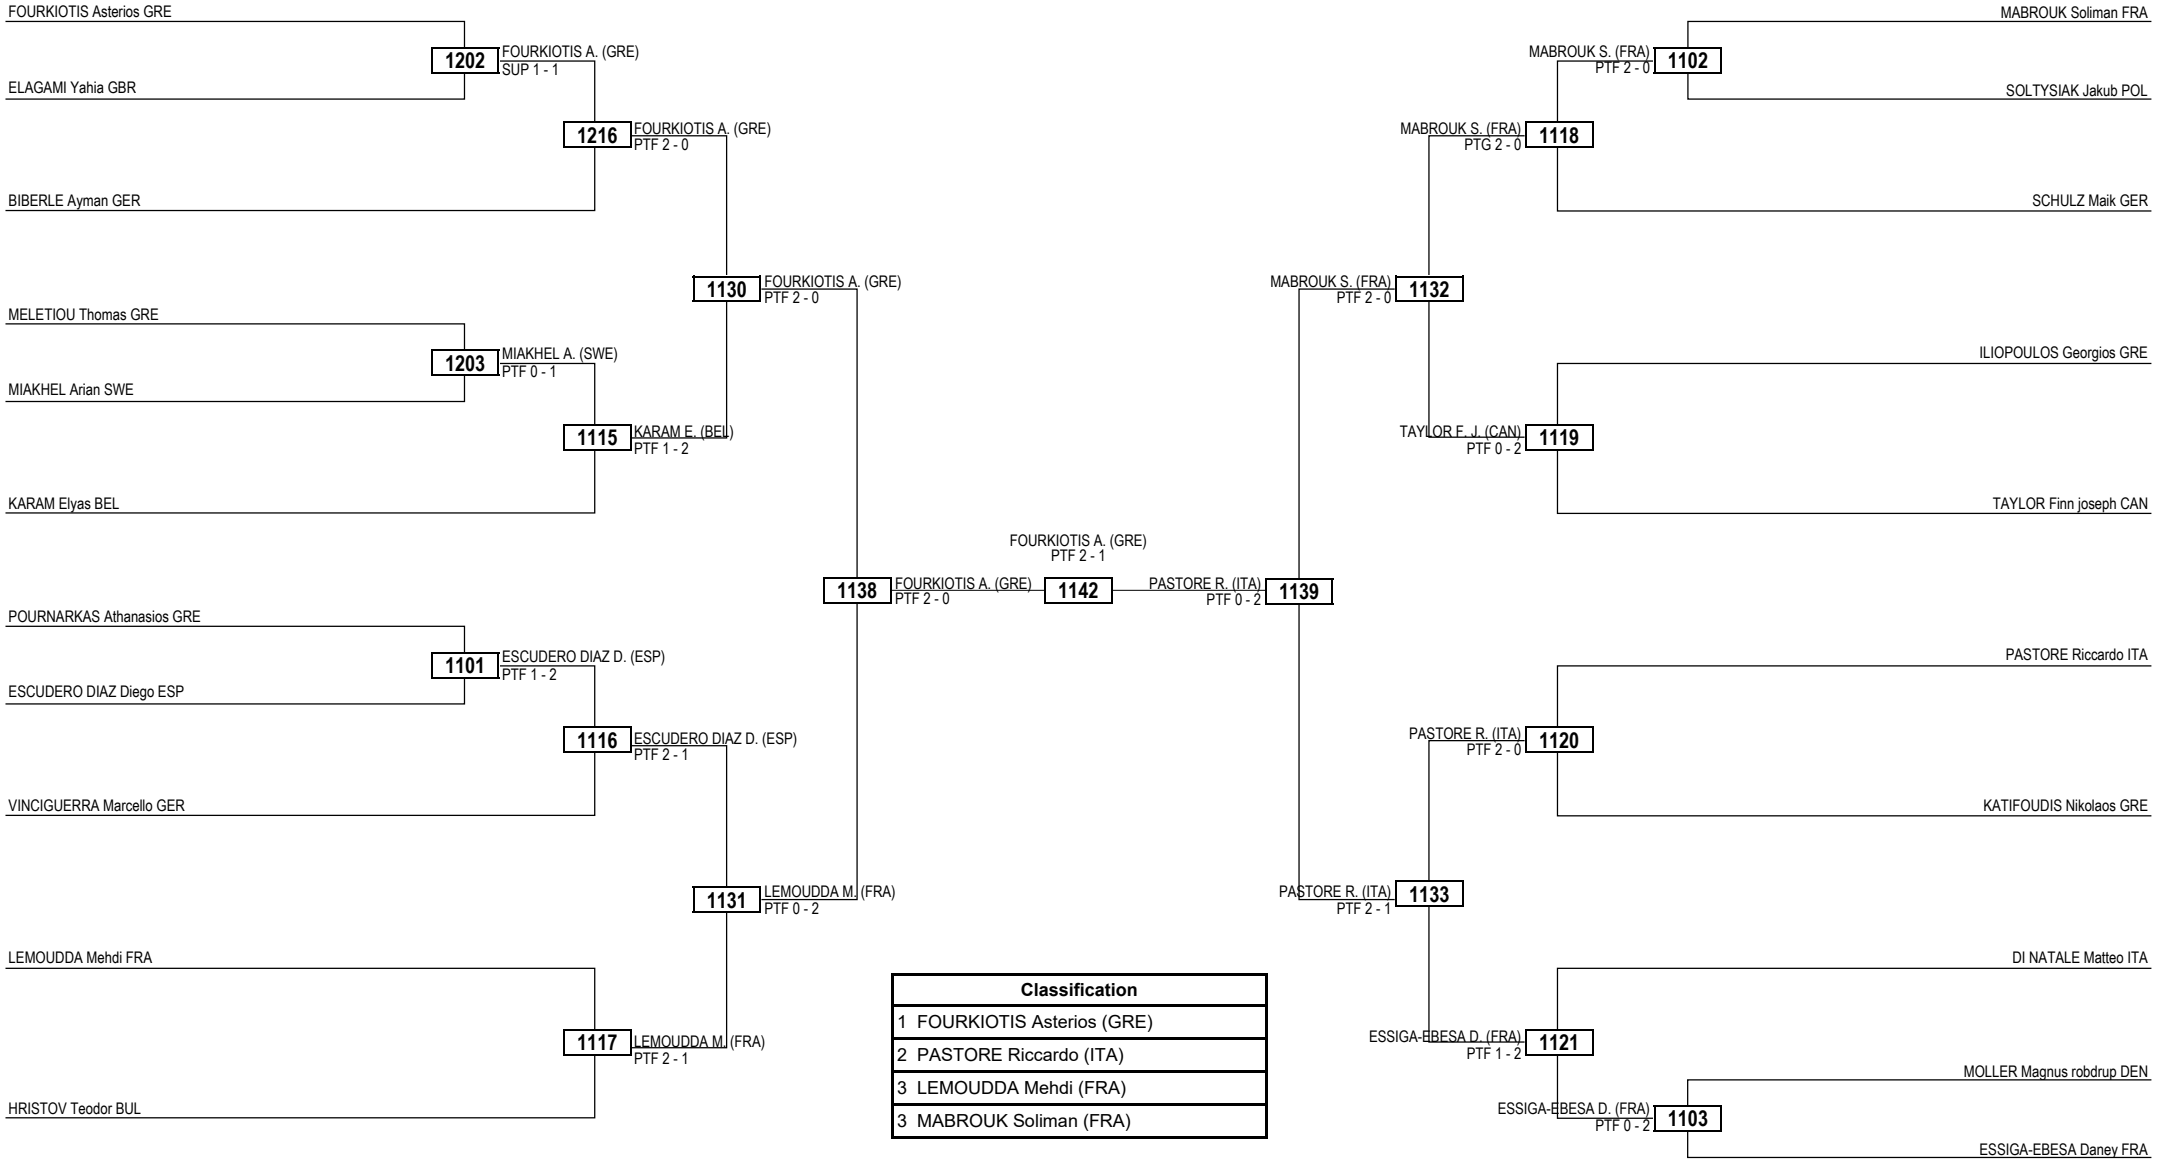

Round of 32   Round of 16   Quarterfinals   Semifinals   Final   Semifinals   Quarterfinals   Round of 16   Round of 32

LEGEND   RSC: Win by Referee Stop Contest   PTG: Win by Point Gap   SUP: Win by Superiority   DSQ: Win by Disqualification   DQB: Win by Disqualification for unsportsmanlike behavior   DWR: Double Withdrawal   R: Round
(x) Seed   PTF: Win by Final Score   GDP: Win by Golden Points   WDR: Win by Withdrawal   PUN: Win by Punitive Declaration   DDB: Double Disqualification for unsportsmanlike behavior   DDQ: Double Disqualification