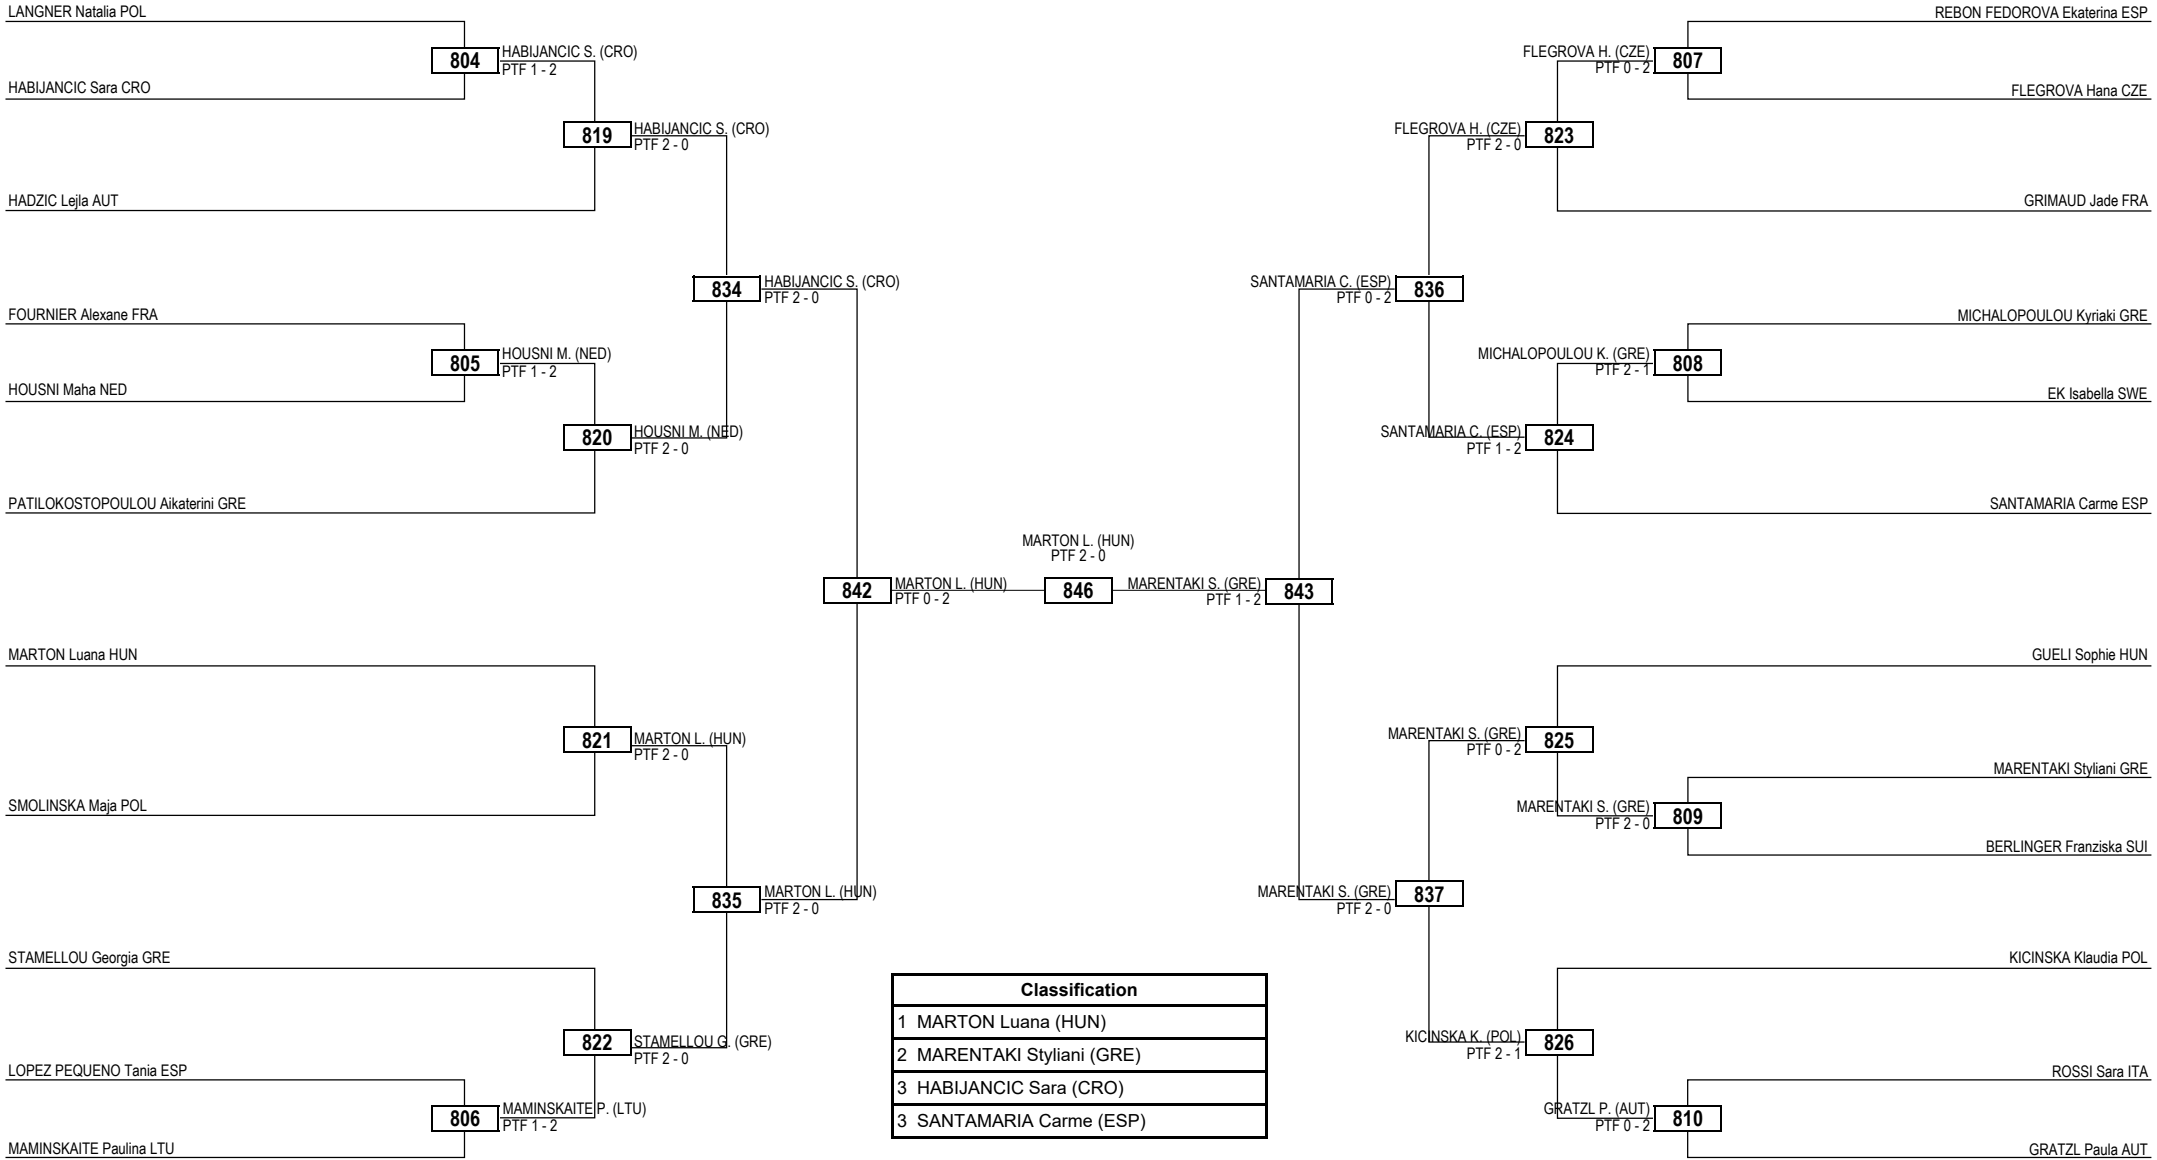

Round of 32   Round of 16   Quarterfinals   Semifinals   Final   Semifinals   Quarterfinals   Round of 16   Round of 32

LEGEND RSC: Win by Referee Stop Contest   PTG: Win by Point Gap   SUP: Win by Superiority   DSQ: Win by Disqualification   DQB: Win by Disqualification for unsportsmanlike behavior   DWR: Double Withdrawal   R: Round
(x) Seed   PTF: Win by Final Score   GDP: Win by Golden Points   WDR: Win by Withdrawal   PUN: Win by Punitive Declaration   DDB: Double Disqualification for unsportsmanlike behavior   DDQ: Double Disqualification