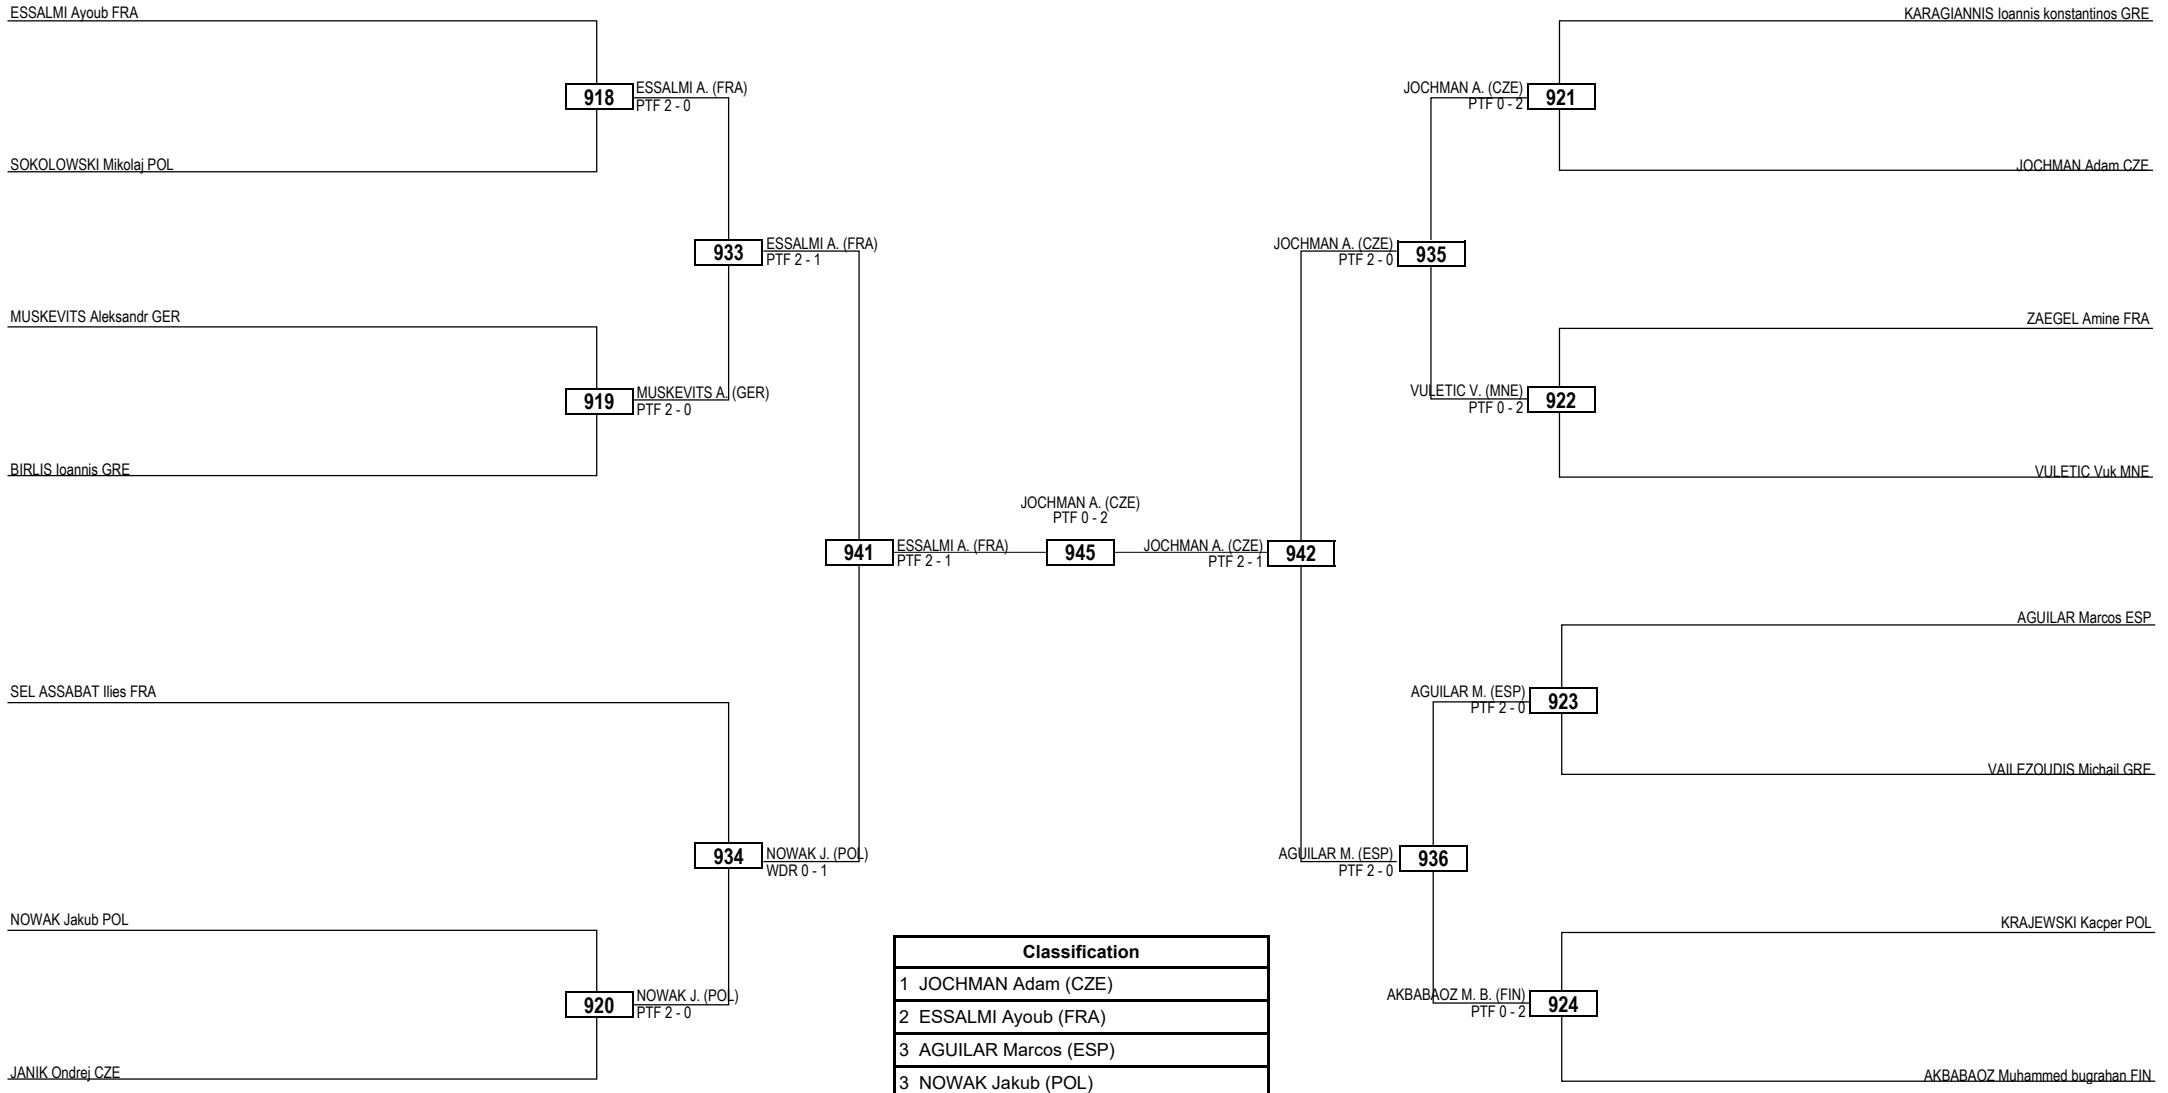

Round of 16   Quarterfinals   Semifinals   Final   Semifinals   Quarterfinals   Round of 16

Classification	
1	JOCHMAN Adam (CZE)
2	ESSALMI Ayoub (FRA)
3	AGUILAR Marcos (ESP)
3	NOWAK Jakub (POL)

LEGEND RSC: Win by Referee Stop Contest   PTG: Win by Point Gap   SUP: Win by Superiority   DSQ: Win by Disqualification   DQB: Win by Disqualification for unsportsmanlike behavior   DWR: Double Withdrawal   R: Round
(x) Seed   PTF: Win by Final Score   GDP: Win by Golden Points   WDR: Win by Withdrawal   PUN: Win by Punitive Declaration   DDB: Double Disqualification for unsportsmanlike behavior   DDQ: Double Disqualification