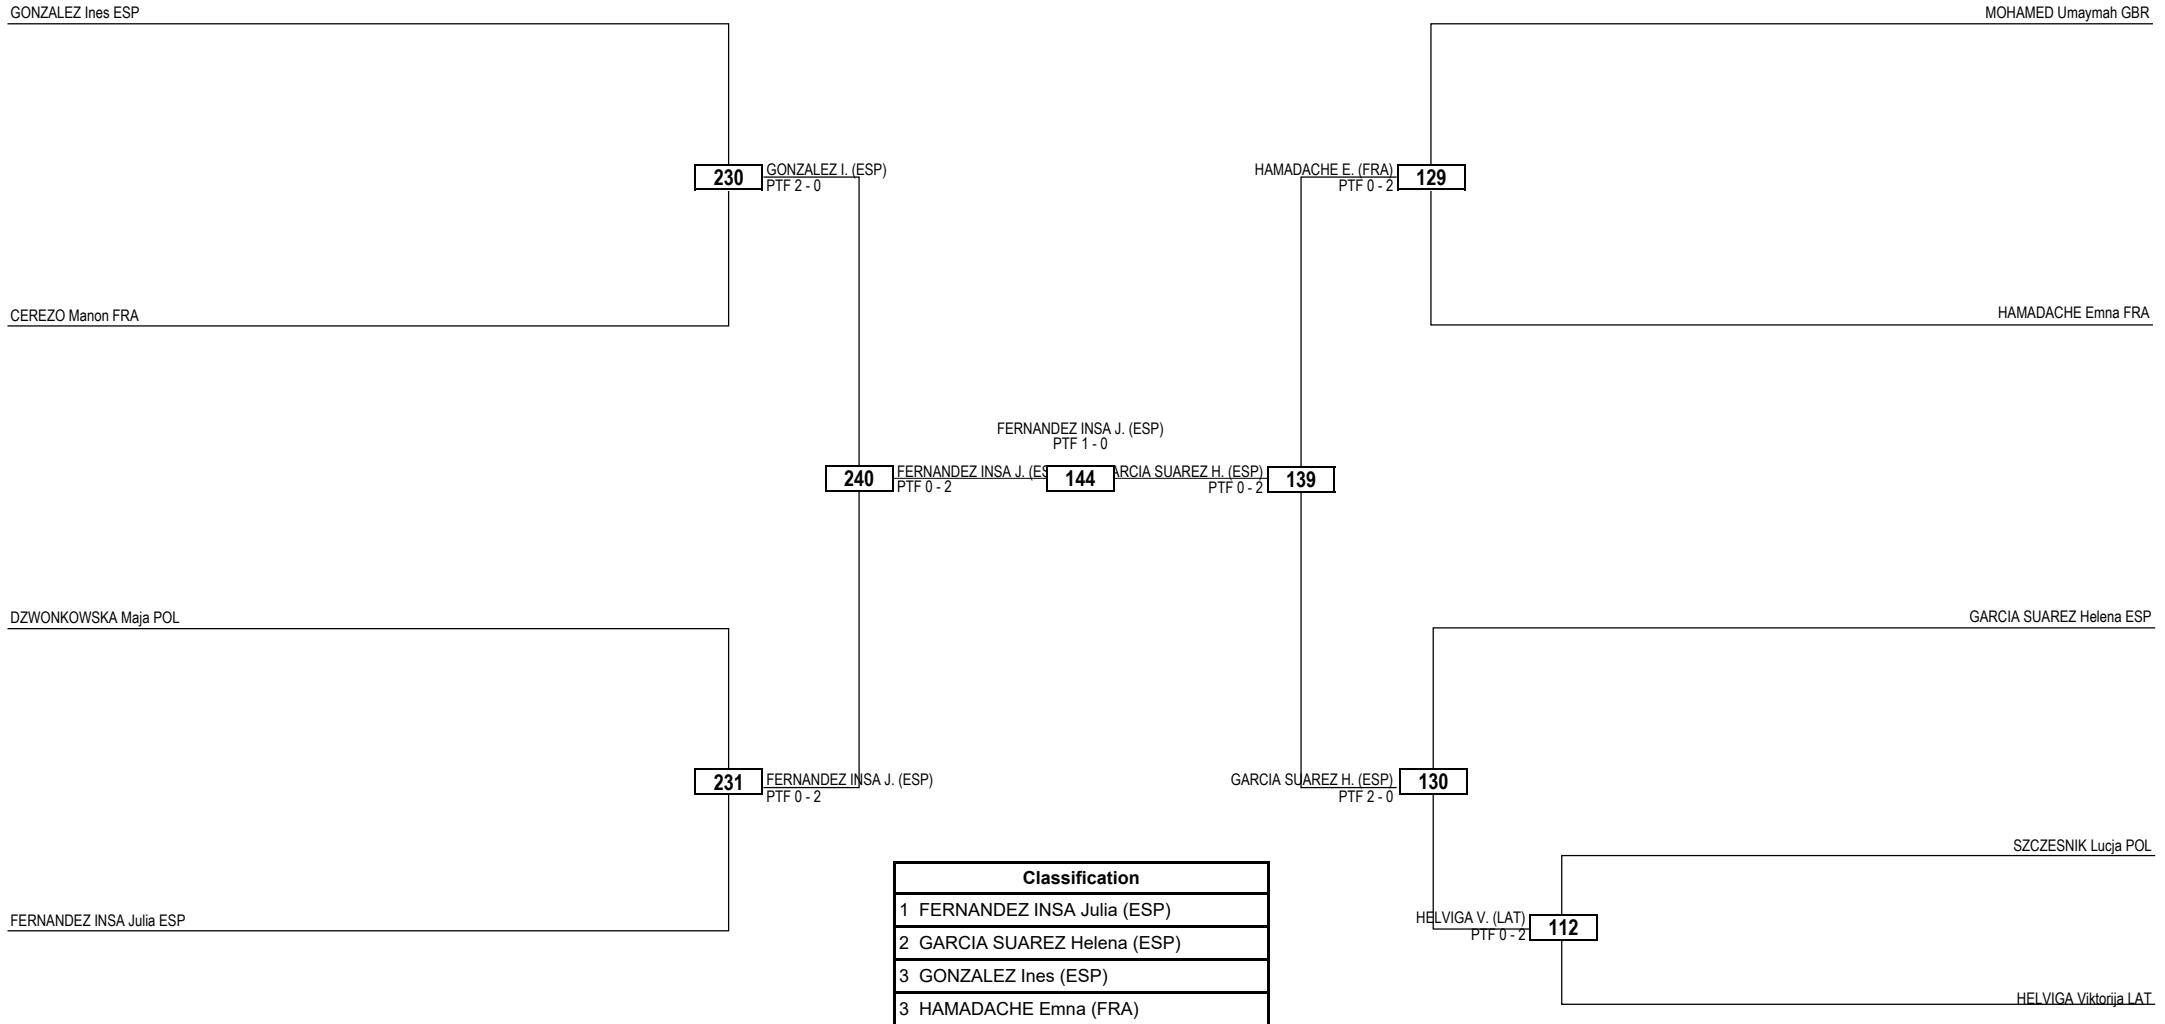

Round of 16   Quarterfinals   Semifinals   Final   Semifinals   Quarterfinals   Round of 16

LEGEND RSC: Win by Referee Stop Contest   PTG: Win by Point Gap   SUP: Win by Superiority   DSQ: Win by Disqualification   DQB: Win by Disqualification for unsportsmanlike behavior   DWR: Double Withdrawal   R: Round
(x) Seed   PTF: Win by Final Score   GDP: Win by Golden Points   WDR: Win by Withdrawal   PUN: Win by Punitive Declaration   DDB: Double Disqualification for unsportsmanlike behavior   DDQ: Double Disqualification