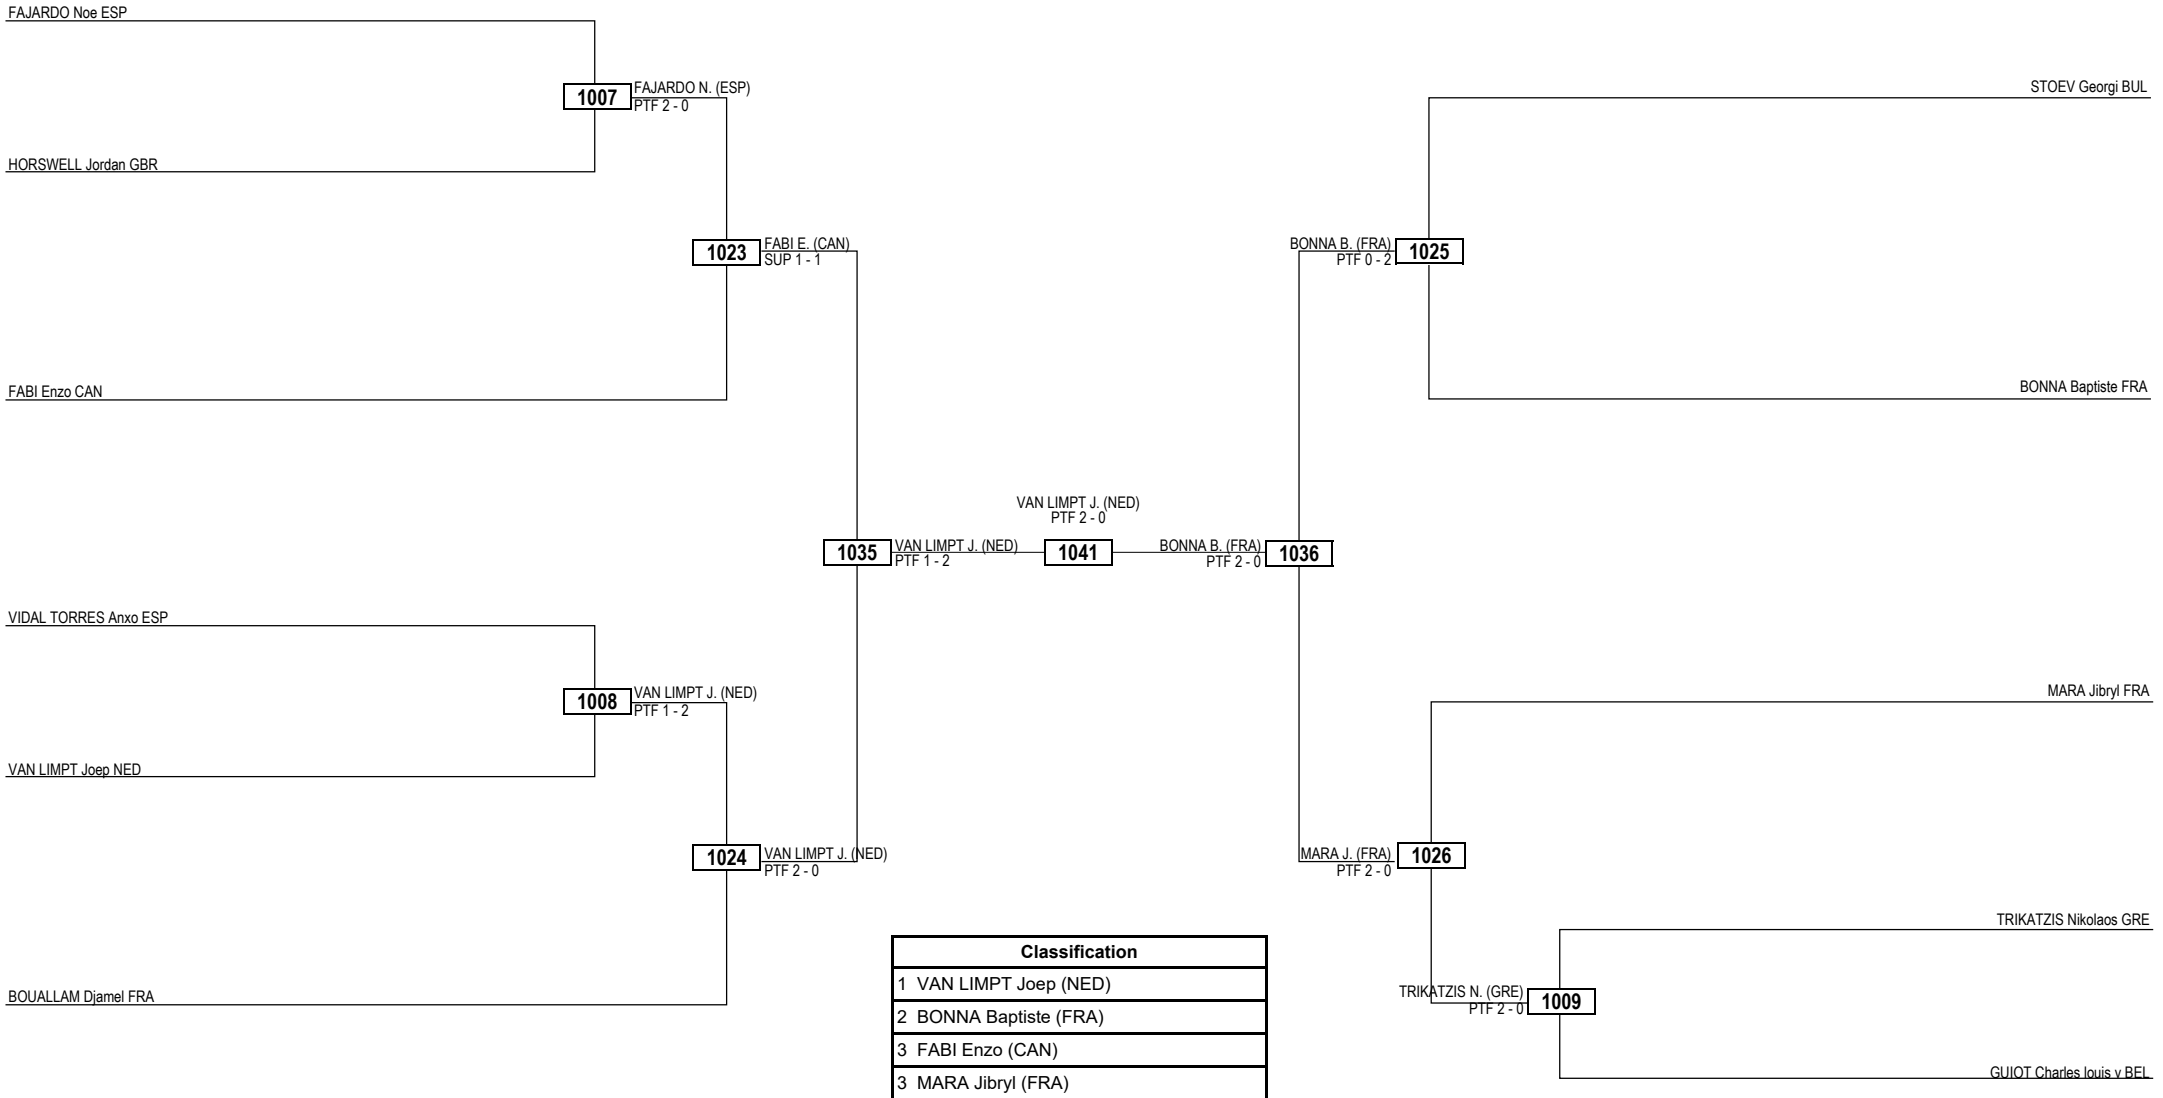

Round of 16   Quarterfinals   Semifinals   Final   Semifinals   Quarterfinals   Round of 16

LEGEND RSC: Win by Referee Stop Contest   PTG: Win by Point Gap   SUP: Win by Superiority   DSQ: Win by Disqualification   DQB: Win by Disqualification for unsportsmanlike behavior   DWR: Double Withdrawal   R: Round
(x) **Seed**   PTF: Win by Final Score   GDP: Win by Golden Points   WDR: Win by Withdrawal   PUN: Win by Punitive Declaration   DDB: Double Disqualification for unsportsmanlike behavior   DDQ: Double Disqualification