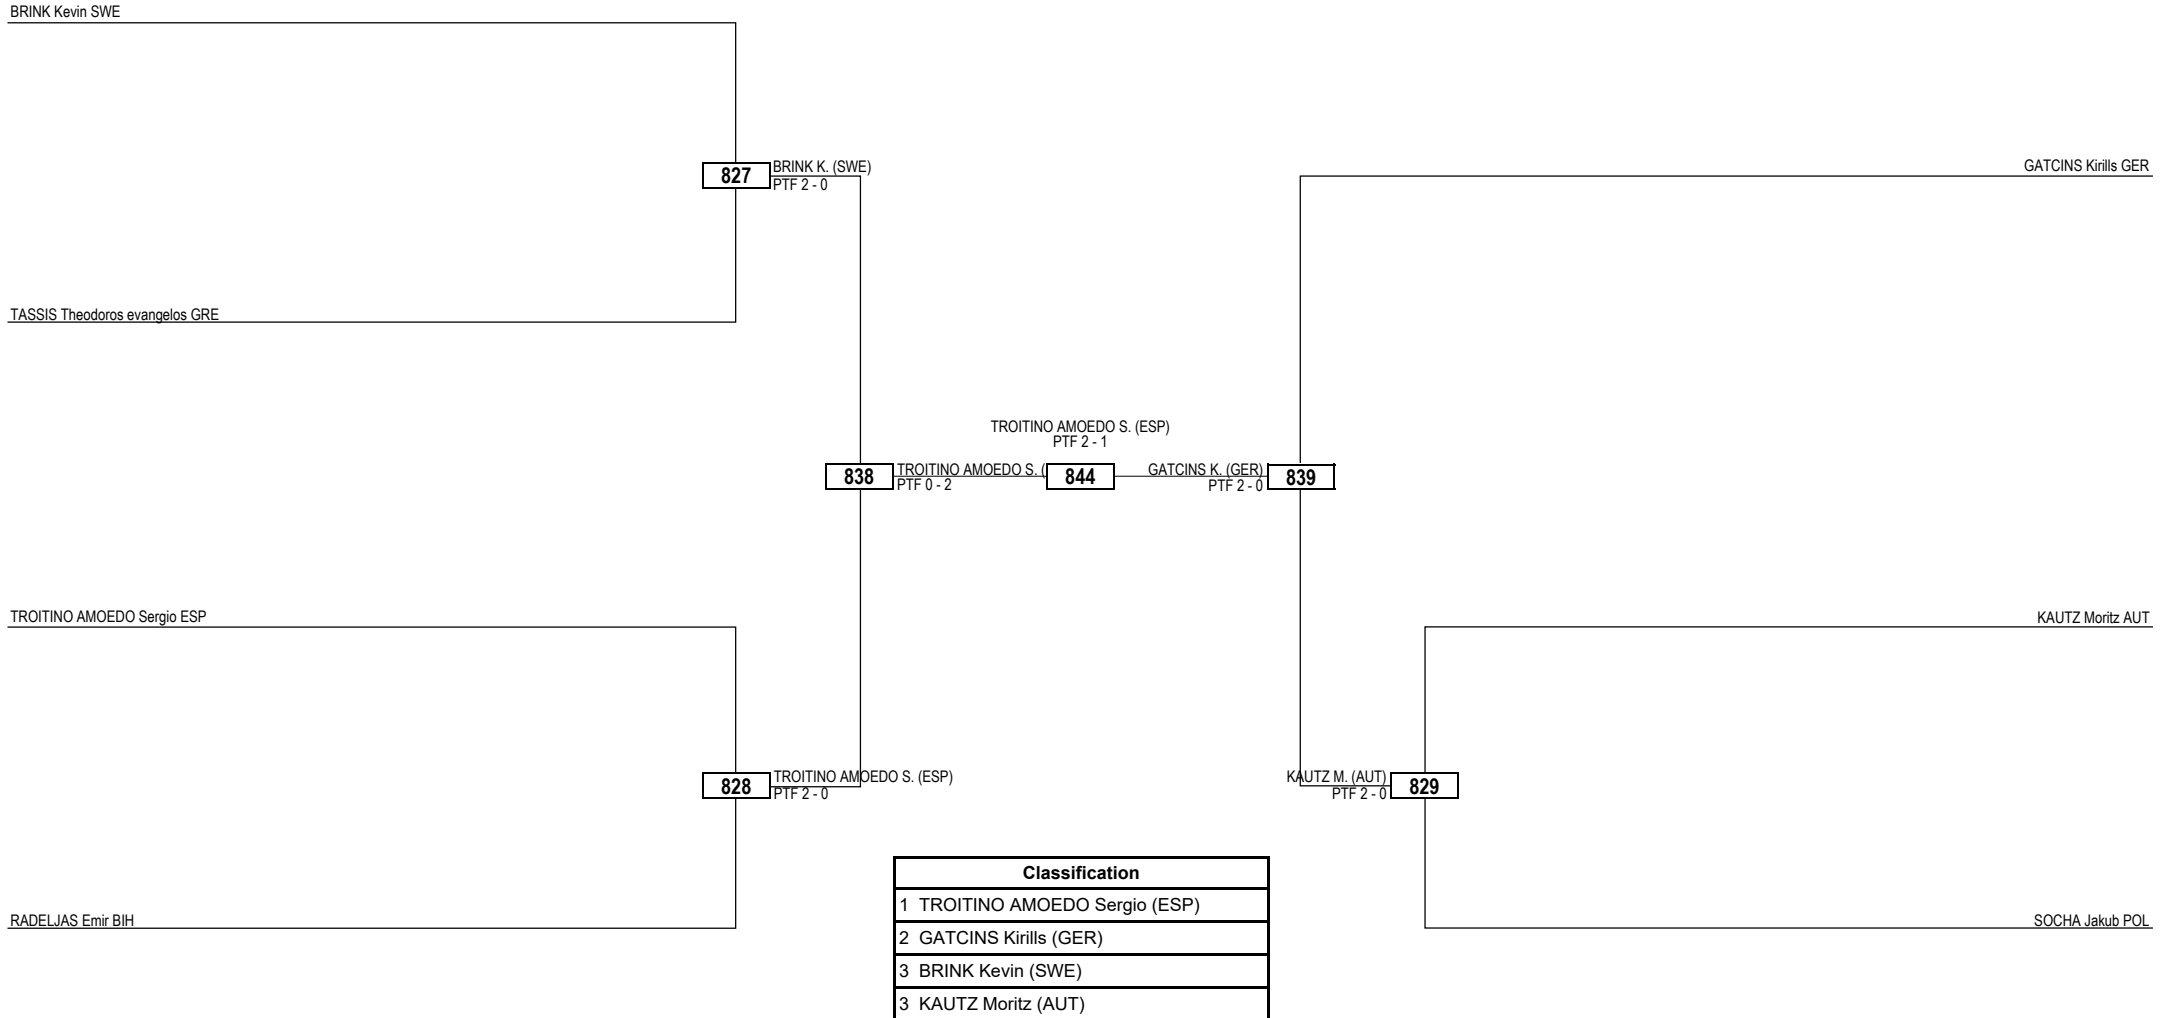

Quarterfinals   Semifinals   Final   Semifinals   Quarterfinals

LEGEND RSC: Win by Referee Stop Contest   PTG: Win by Point Gap   SUP: Win by Superiority   DSQ: Win by Disqualification   DQB: Win by Disqualification for unsportsmanlike behavior   DWR: Double Withdrawal   R: Round
(x) Seed   PTF: Win by Final Score   GDP: Win by Golden Points   WDR: Win by Withdrawal   PUN: Win by Punitive Declaration   DDB: Double Disqualification for unsportsmanlike behavior   DDQ: Double Disqualification