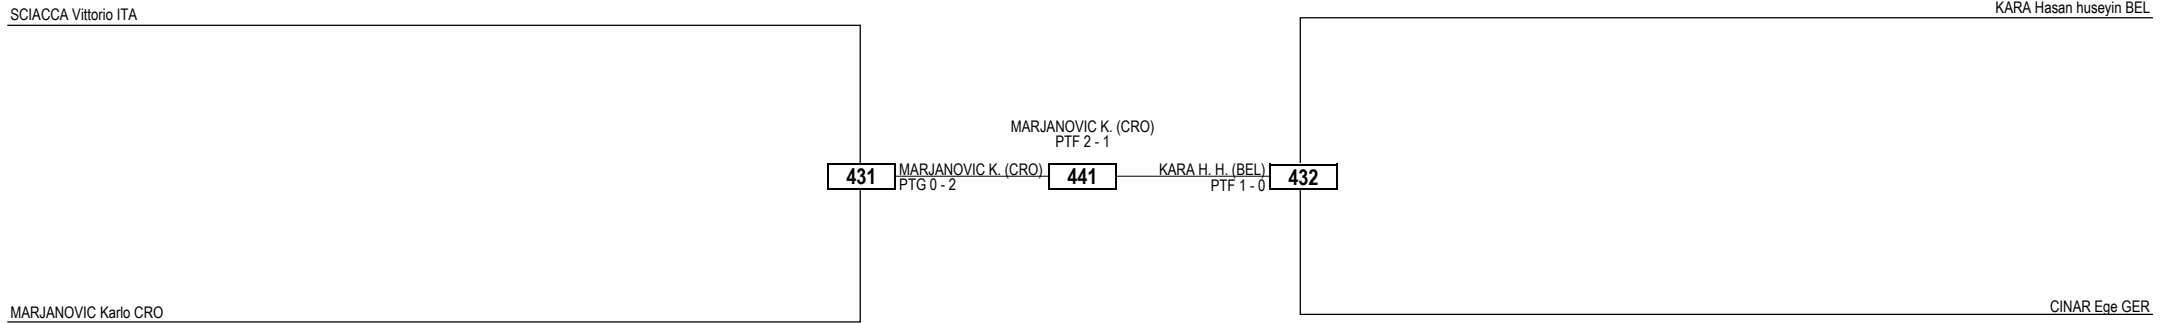

Semifinals Final Semifinals

Classification
1 MARJANOVIC Karlo (CRO)
2 KARA Hasan huseyin (BEL)
3 SCIACCA Vittorio (ITA)
3 CINAR Ege (GER)

LEGEND RSC: Win by Referee Stop Contest   PTG: Win by Point Gap   SUP: Win by Superiority   DSQ: Win by Disqualification   DQB: Win by Disqualification for unsportsmanlike behavior   DWR: Double Withdrawal   R: Round
(x) **Seed**   PTF: Win by Final Score   GDP: Win by Golden Points   WDR: Win by Withdrawal   PUN: Win by Punitive Declaration   DDB: Double Disqualification for unsportsmanlike behavior   DDQ: Double Disqualification