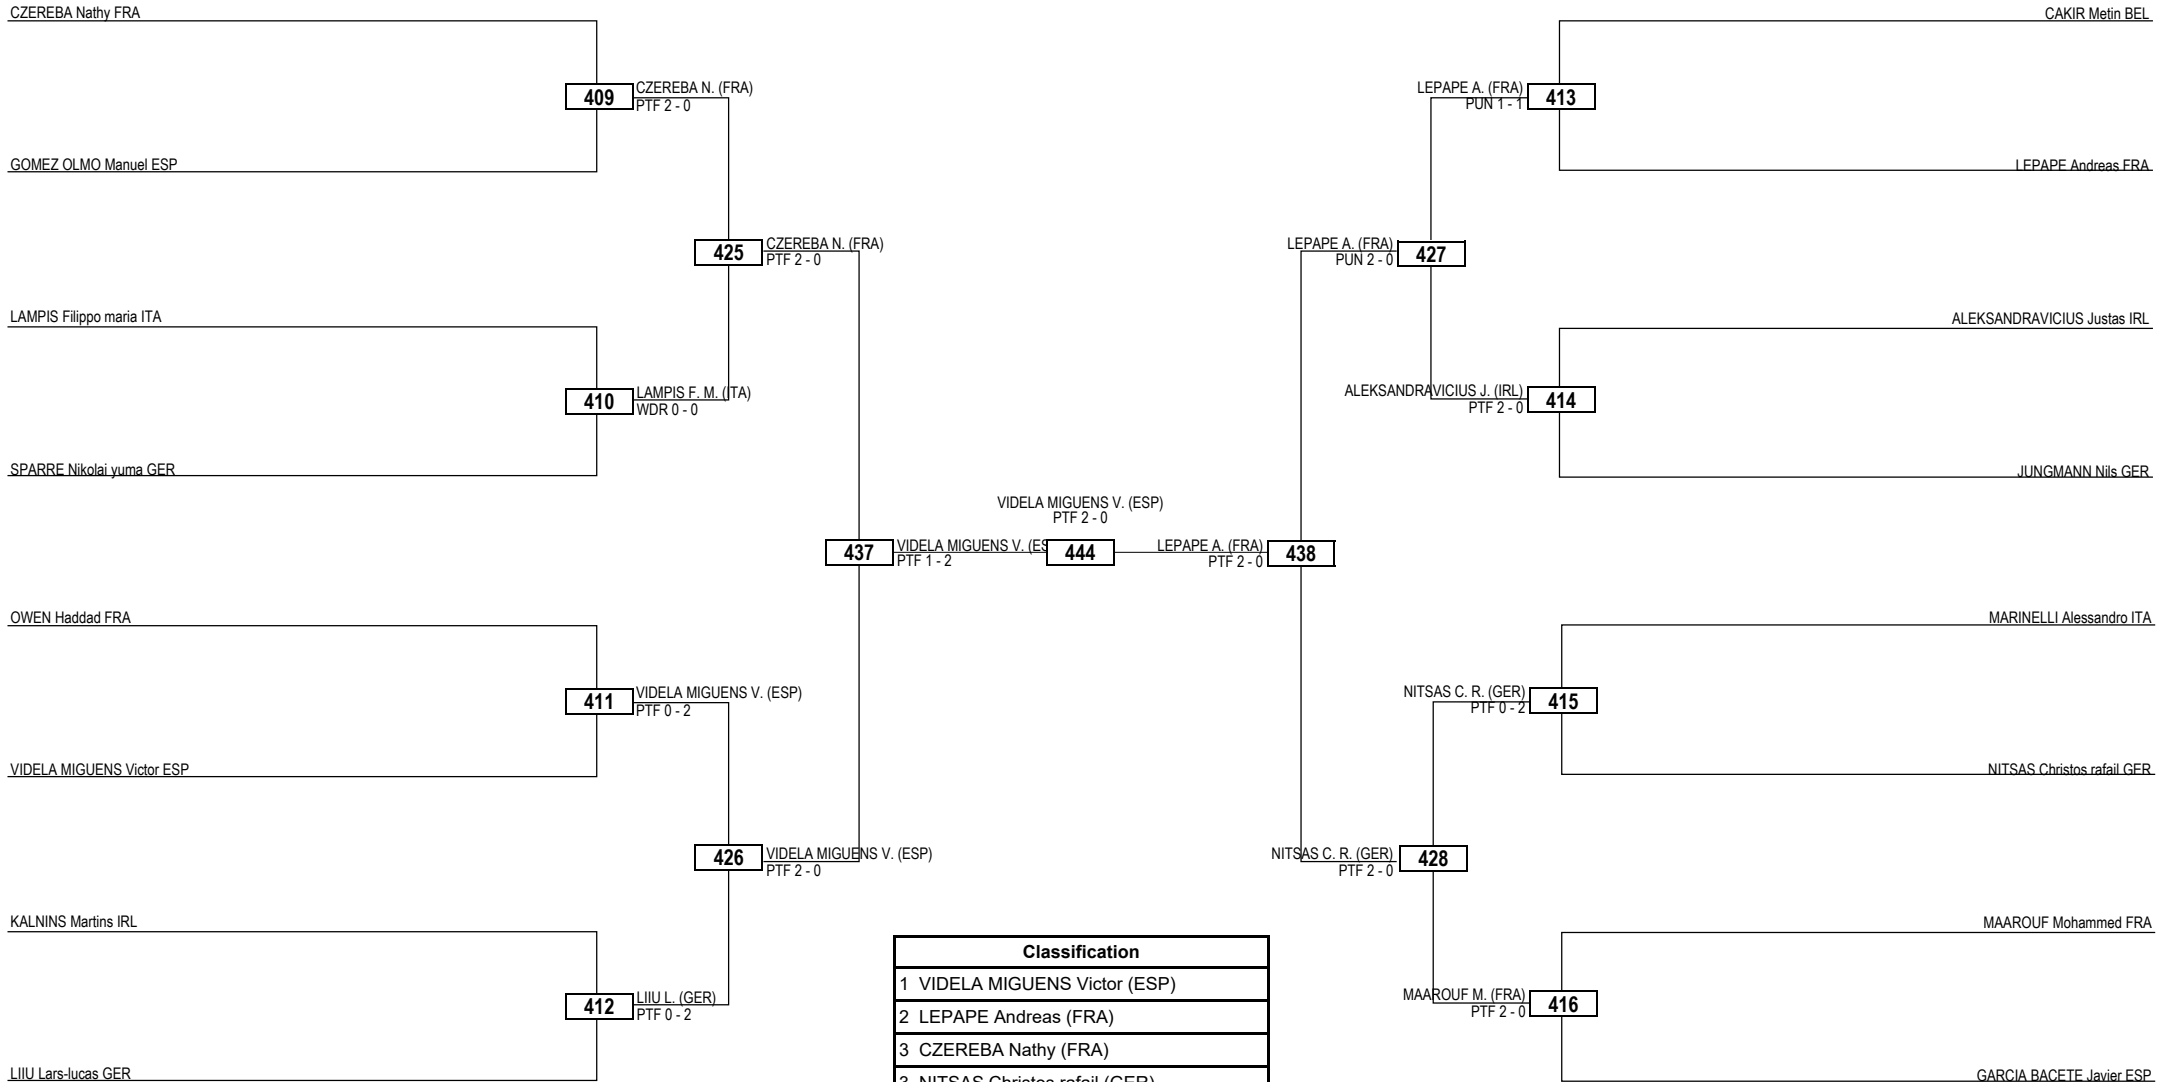

Round of 16    Quarterfinals    Semifinals    Final    Semifinals    Quarterfinals    Round of 16

**LEGEND**    RSC: Win by Referee Stop Contest    PTG: Win by Point Gap    SUP: Win by Superiority    DSQ: Win by Disqualification    DQB: Win by Disqualification for unsportsmanlike behavior    DWR: Double Withdrawal    R: Round  
 (x) **Seed**    PTF: Win by Final Score    GDP: Win by Golden Points    WDR: Win by Withdrawal    PUN: Win by Punitive Declaration    DDB: Double Disqualification for unsportsmanlike behavior    DDQ: Double Disqualification