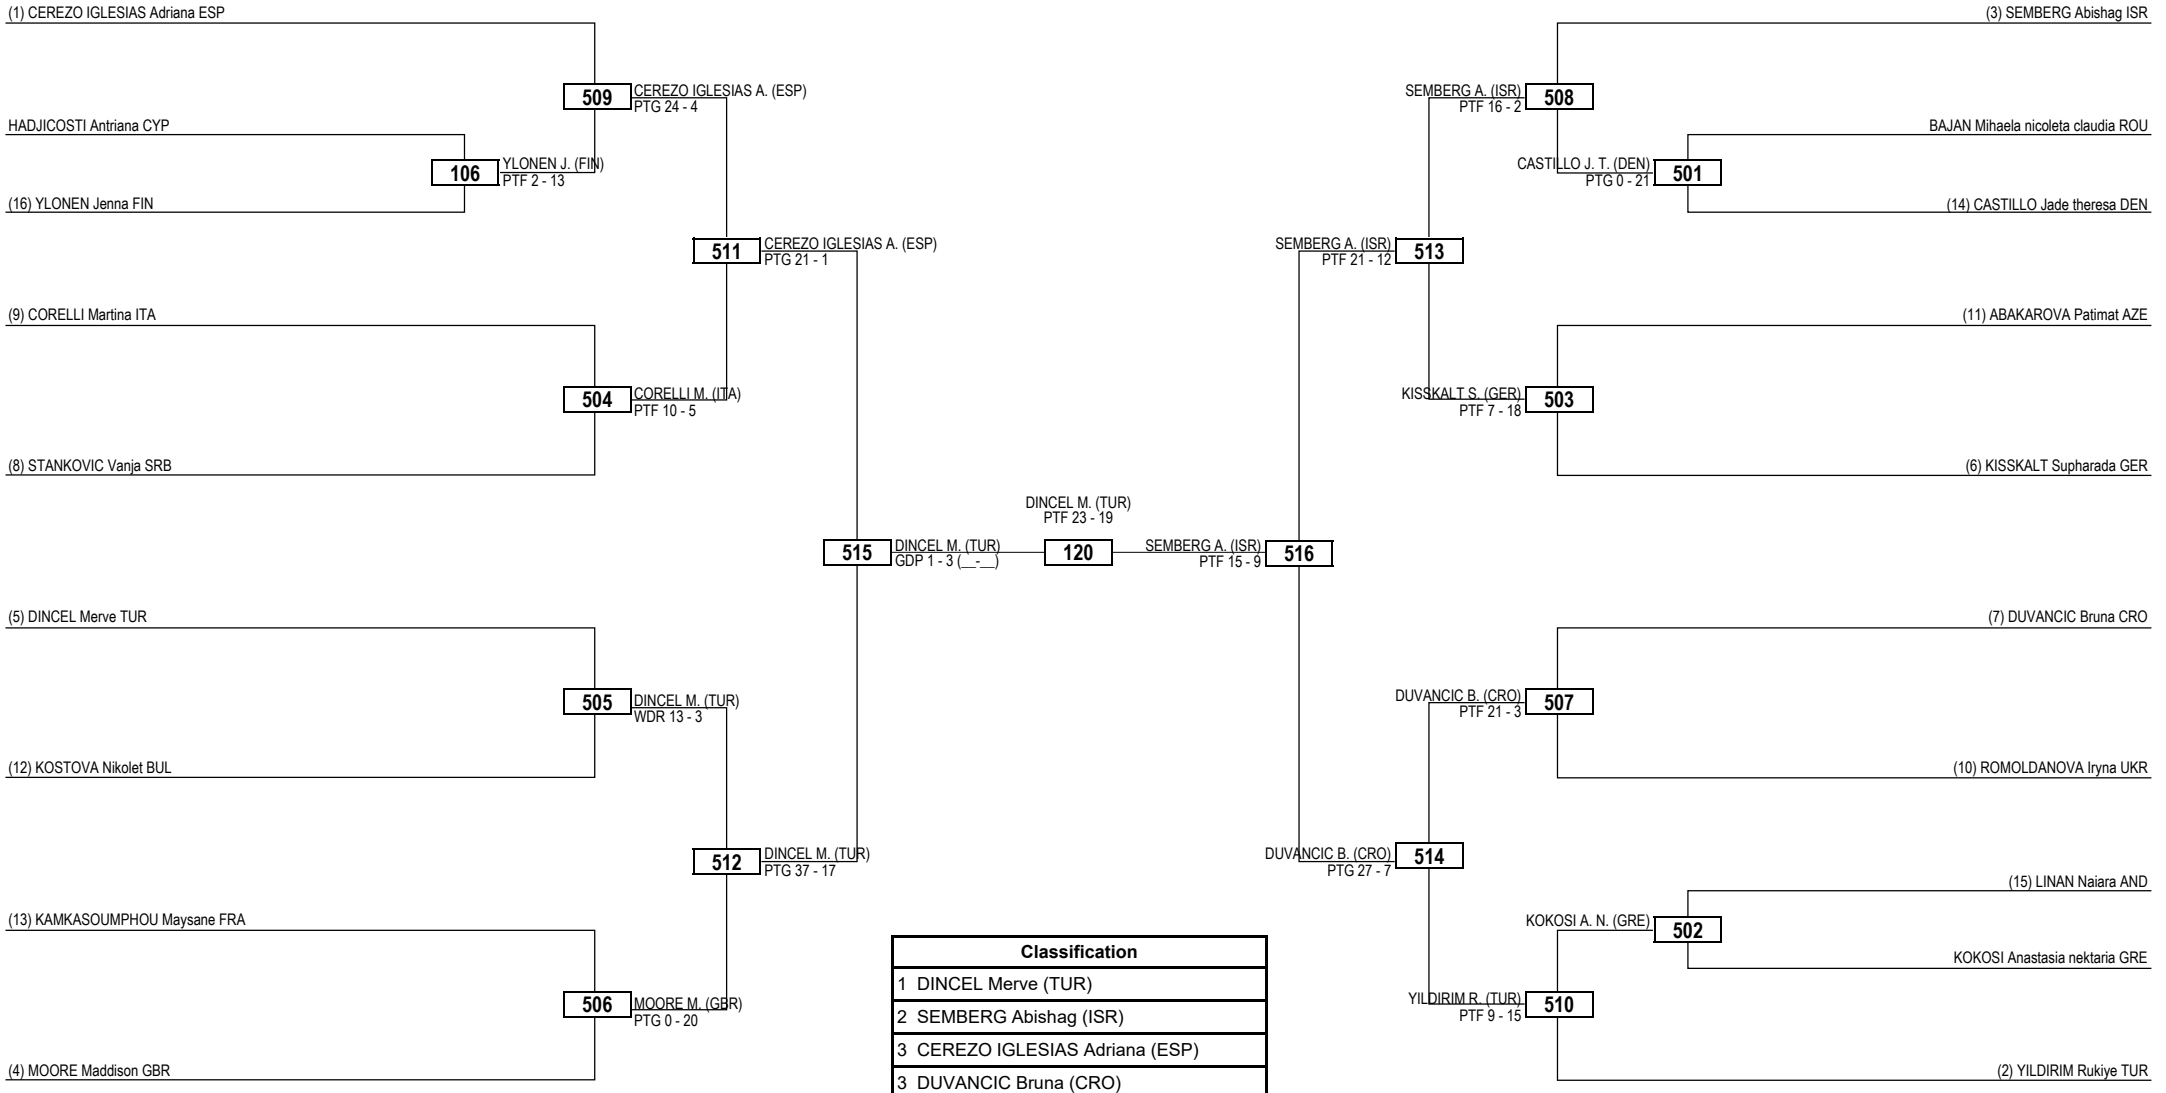

Round of 32   Round of 16   Quarterfinals   Semifinals   Final   Semifinals   Quarterfinals   Round of 16   Round of 32

**LEGEND** RSC: Win by Referee Stop Contest    PTG: Win by Point Gap    SUP: Win by Superiority    DSQ: Win by Disqualification    DQB: Win by Disqualification for unsportsmanlike behavior    DWR: Double Withdrawal    R: Round  
**(x) Seed**    PTF: Win by Final Score    GDP: Win by Golden Points    WDR: Win by Withdrawal    PUN: Win by Punitive Declaration    DDB: Double Disqualification for unsportsmanlike behavior    DDQ: Double Disqualification

Round of 32   Round of 16   Quarterfinals   Semifinals   Final   Semifinals   Quarterfinals   Round of 16   Round of 32

**LEGEND** RSC: Win by Referee Stop Contest    PTG: Win by Point Gap    SUP: Win by Superiority    DSQ: Win by Disqualification    DQB: Win by Disqualification for unsportsmanlike behavior    DWR: Double Withdrawal    R: Round  
 (x) **Seed**    PTF: Win by Final Score    GDP: Win by Golden Points    WDR: Win by Withdrawal    PUN: Win by Punitive Declaration    DDB: Double Disqualification for unsportsmanlike behavior    DDQ: Double Disqualification