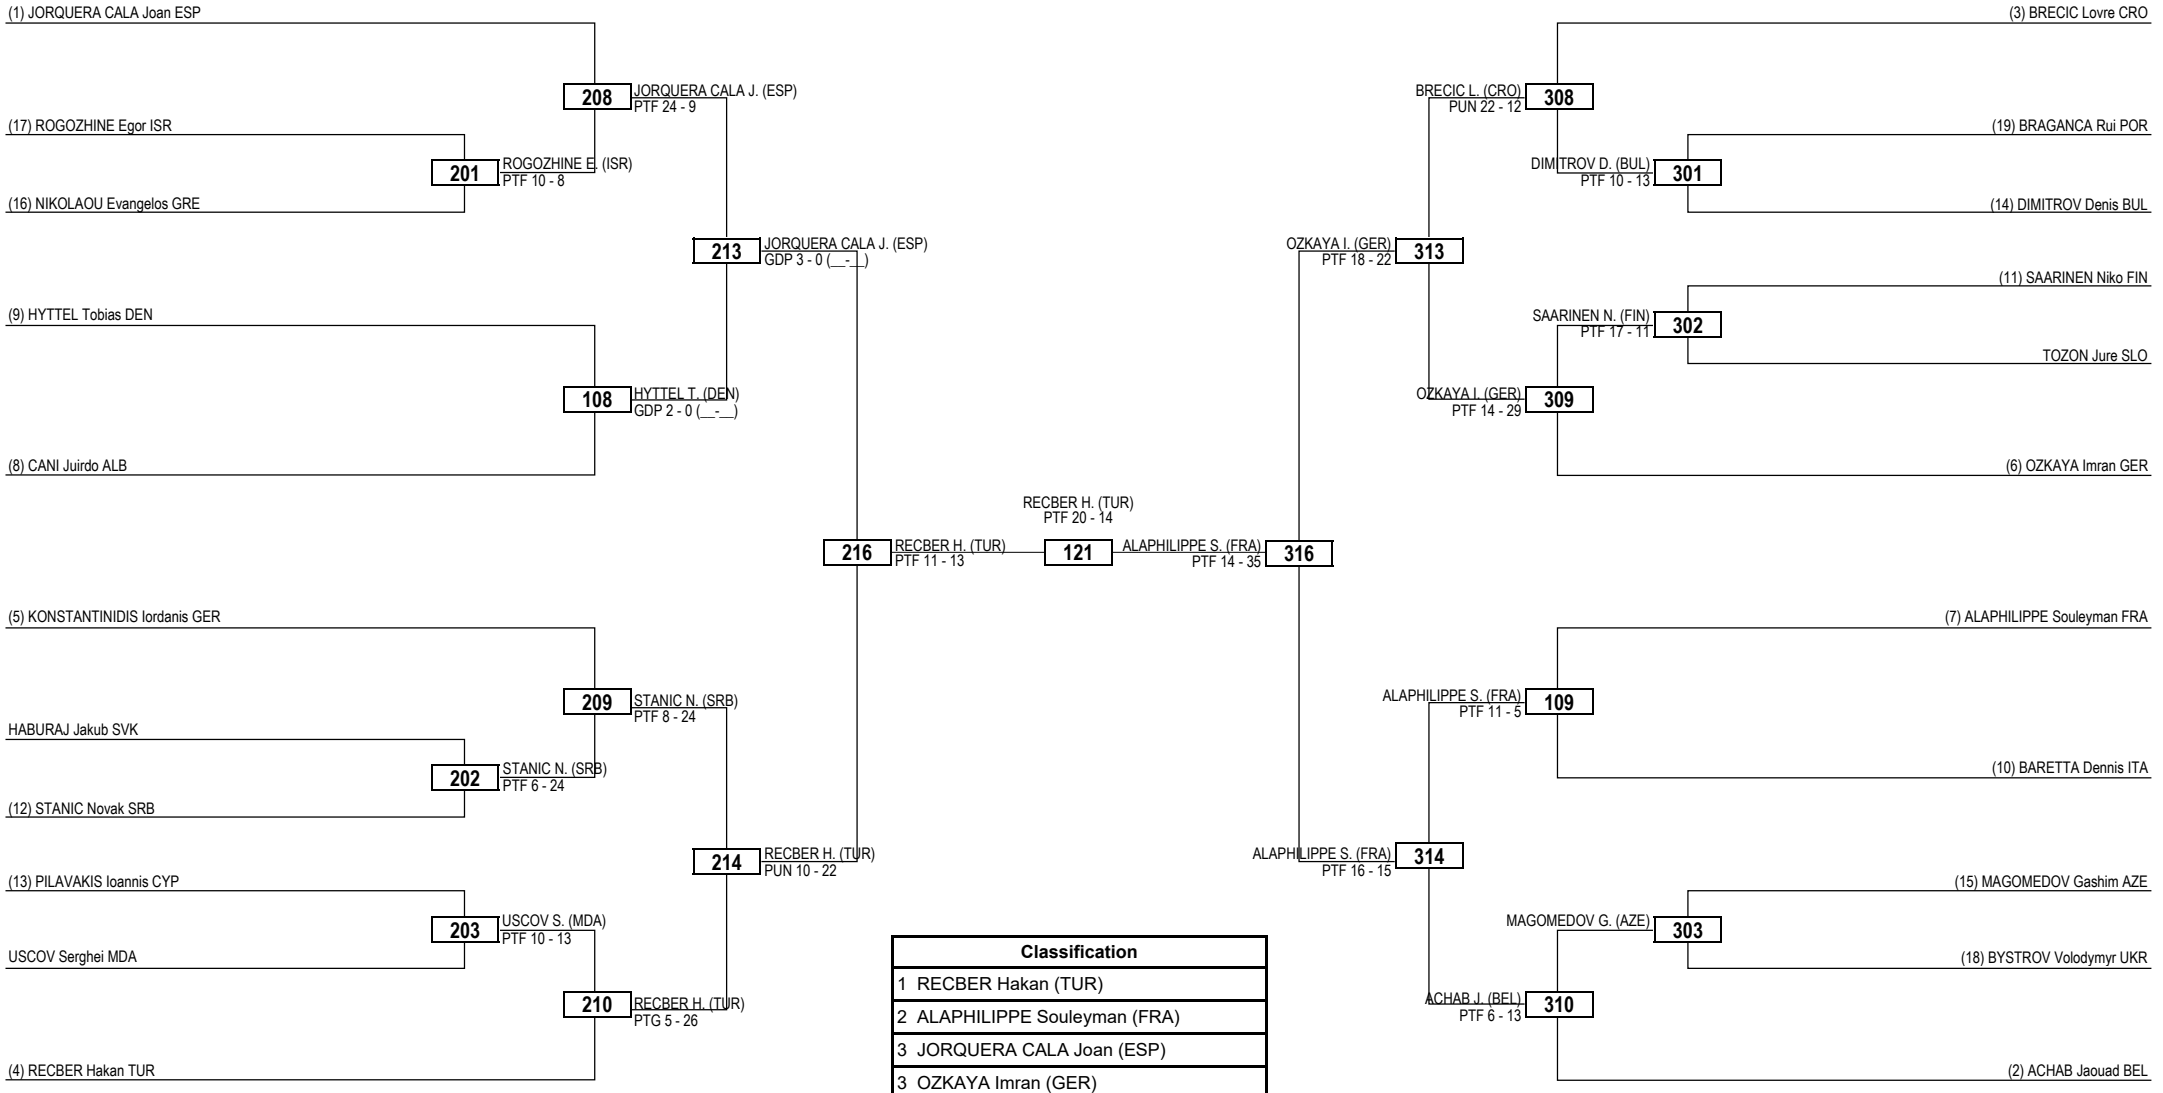

Round of 32   Round of 16   Quarterfinals   Semifinals   Final   Semifinals   Quarterfinals   Round of 16   Round of 32

**LEGEND** RSC: Win by Referee Stop Contest    PTG: Win by Point Gap    SUP: Win by Superiority    DSQ: Win by Disqualification    DQB: Win by Disqualification for unsportsmanlike behavior    DWR: Double Withdrawal    R: Round  
**(x) Seed**    PTF: Win by Final Score    GDP: Win by Golden Points    WDR: Win by Withdrawal    PUN: Win by Punitive Declaration    DDB: Double Disqualification for unsportsmanlike behavior    DDQ: Double Disqualification

Round of 32   Round of 16   Quarterfinals   Semifinals   Final   Semifinals   Quarterfinals   Round of 16   Round of 32

**LEGEND** RSC: Win by Referee Stop Contest    PTG: Win by Point Gap    SUP: Win by Superiority    DSQ: Win by Disqualification    DQB: Win by Disqualification for unsportsmanlike behavior    DWR: Double Withdrawal    R: Round  
 (x) **Seed**    PTF: Win by Final Score    GDP: Win by Golden Points    WDR: Win by Withdrawal    PUN: Win by Punitive Declaration    DDB: Double Disqualification for unsportsmanlike behavior    DDQ: Double Disqualification