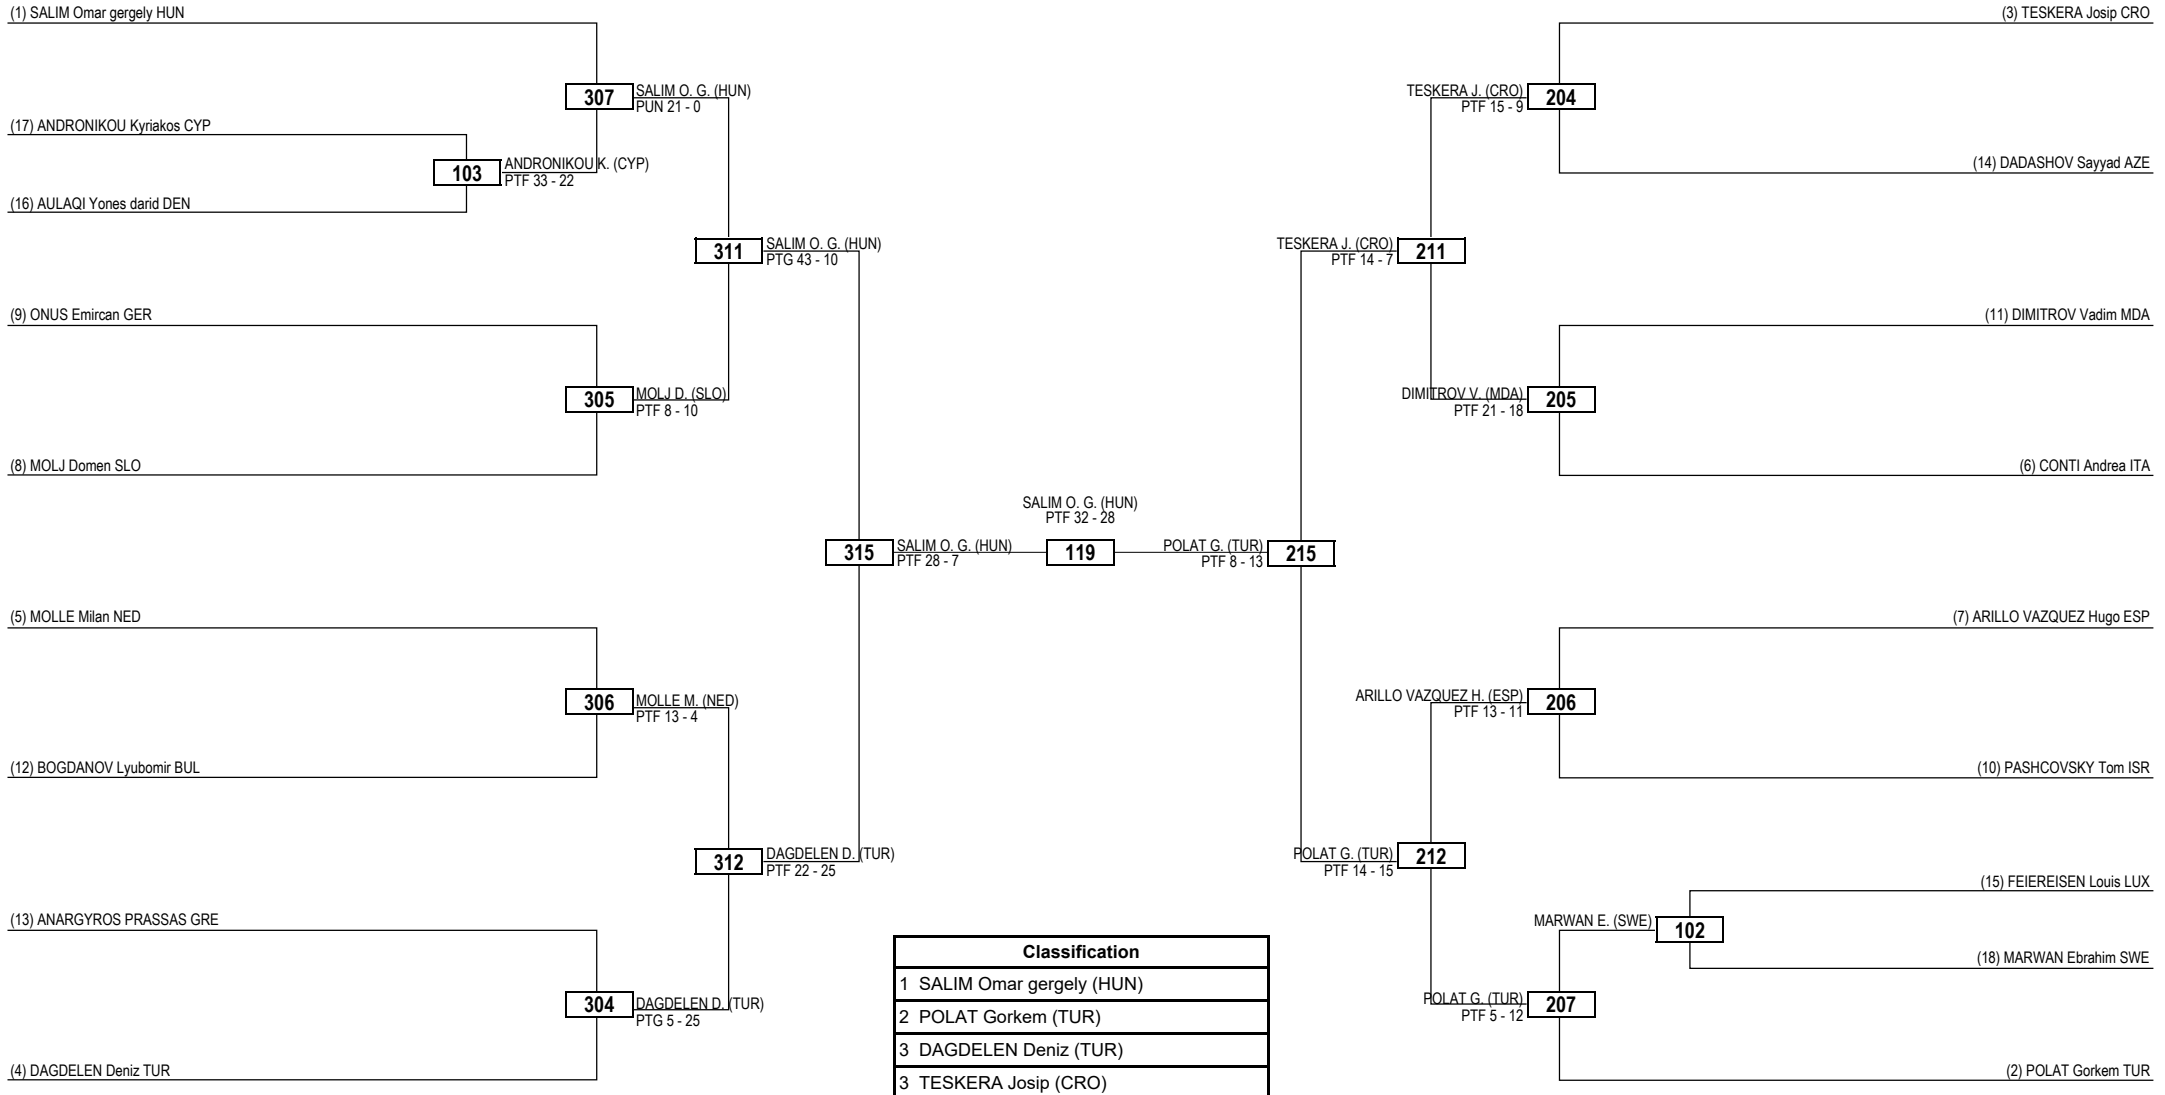

Round of 32   Round of 16   Quarterfinals   Semifinals   Final   Semifinals   Quarterfinals   Round of 16   Round of 32

Classification	
1	SALIM Omar gergely (HUN)
2	POLAT Gorkem (TUR)
3	DAGDELEN Deniz (TUR)
3	TESKERA Josip (CRO)

LEGEND RSC: Win by Referee Stop Contest   PTG: Win by Point Gap   SUP: Win by Superiority   DSQ: Win by Disqualification   DQB: Win by Disqualification for unsportsmanlike behavior   DWR: Double Withdrawal   R: Round
(x) Seed   PTF: Win by Final Score   GDP: Win by Golden Points   WDR: Win by Withdrawal   PUN: Win by Punitive Declaration   DDB: Double Disqualification for unsportsmanlike behavior   DDQ: Double Disqualification