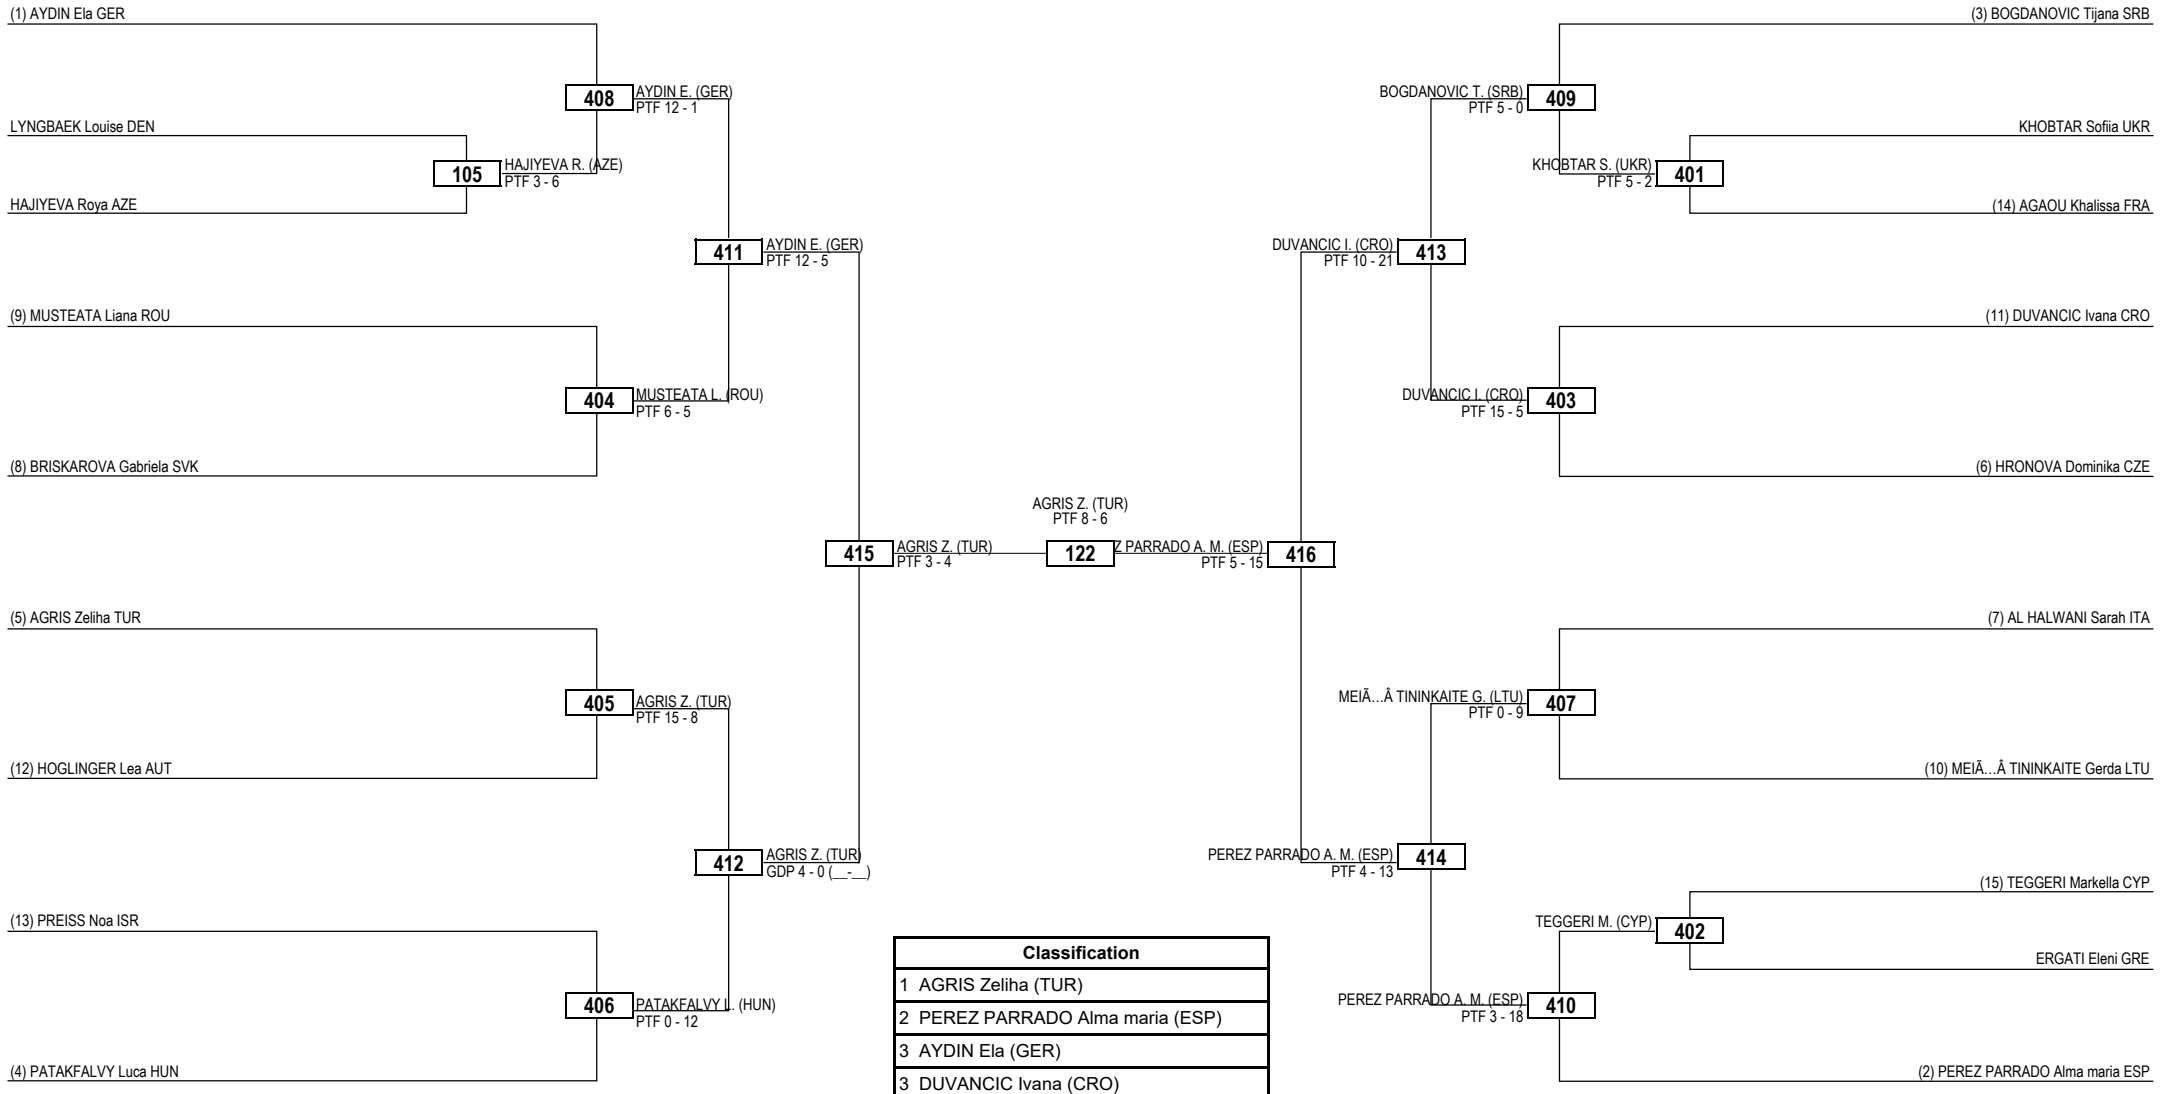

**LEGEND** RSC: Win by Referee Stop Contest    PTG: Win by Point Gap    SUP: Win by Superiority    DSQ: Win by Disqualification    DQB: Win by Disqualification for unsportsmanlike behavior    DWR: Double Withdrawal    R: Round  
**(x) Seed**    PTF: Win by Final Score    GDP: Win by Golden Points    WDR: Win by Withdrawal    PUN: Win by Punitive Declaration    DDB: Double Disqualification for unsportsmanlike behavior    DDQ: Double Disqualification

Round of 32   Round of 16   Quarterfinals   Semifinals   Final   Semifinals   Quarterfinals   Round of 16   Round of 32

**LEGEND** RSC: Win by Referee Stop Contest    PTG: Win by Point Gap    SUP: Win by Superiority    DSQ: Win by Disqualification    DQB: Win by Disqualification for unsportsmanlike behavior    DWR: Double Withdrawal    R: Round  
 (x) **Seed**    PTF: Win by Final Score    GDP: Win by Golden Points    WDR: Win by Withdrawal    PUN: Win by Punitive Declaration    DDB: Double Disqualification for unsportsmanlike behavior    DDQ: Double Disqualification

Round of 32   Round of 16   Quarterfinals   Semifinals   Final   Semifinals   Quarterfinals   Round of 16   Round of 32

**LEGEND** RSC: Win by Referee Stop Contest   PTG: Win by Point Gap   SUP: Win by Superiority   DSQ: Win by Disqualification   DQB: Win by Disqualification for unsportsmanlike behavior   DWR: Double Withdrawal   R: Round  
**(x) Seed**   PTF: Win by Final Score   GDP: Win by Golden Points   WDR: Win by Withdrawal   PUN: Win by Punitive Declaration   DDB: Double Disqualification for unsportsmanlike behavior   DDQ: Double Disqualification