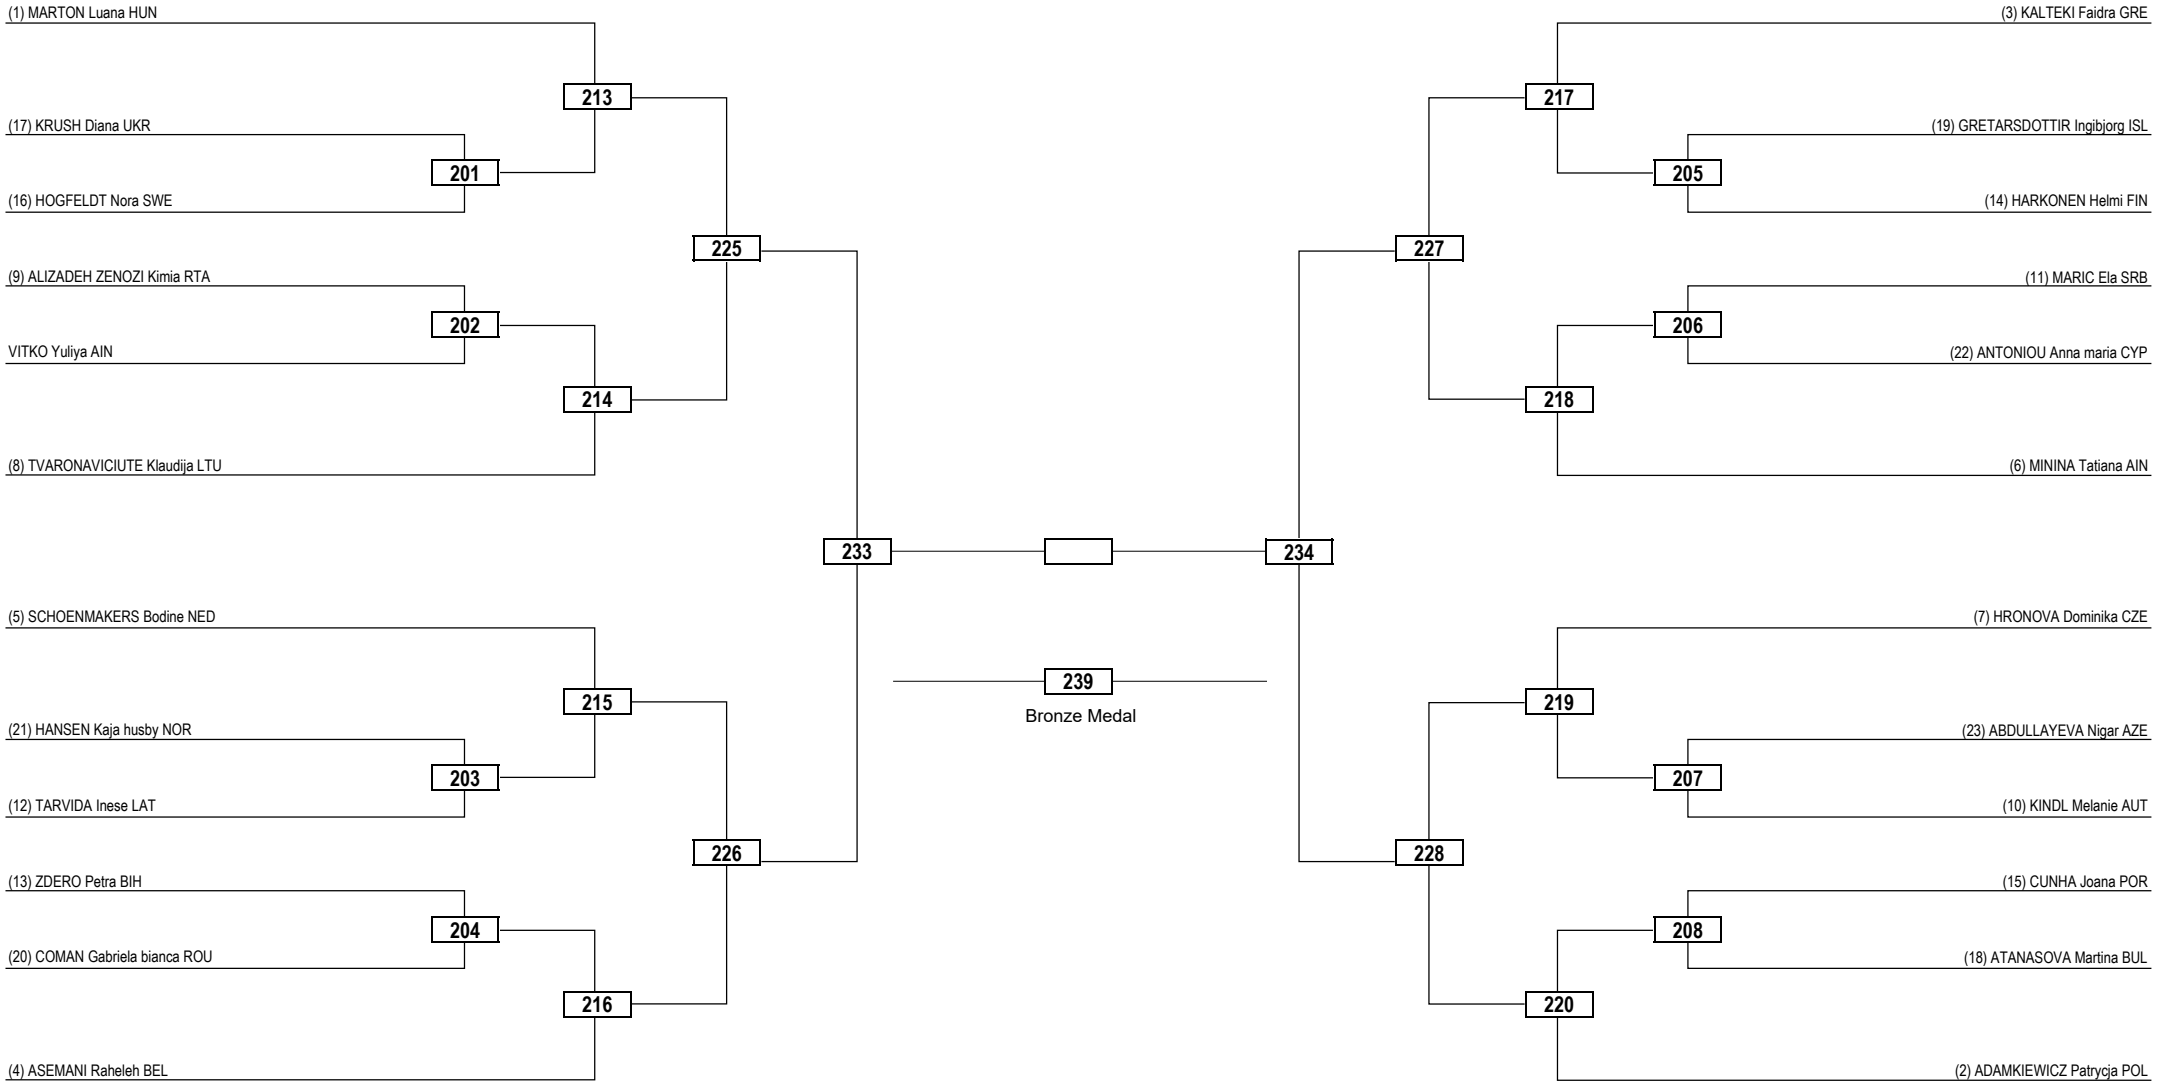

Round of 32    Round of 16    Quarterfinals    Semifinals    Final    Semifinals    Quarterfinals    Round of 16    Round of 32

**LEGEND** RSC: Win by Referee Stop the Contest    WDR: Win by Withdrawal    DQB: Win by Disqualification for unsportsmanlike behavior  
 (x) Seed    PTF: Win by Final Score    DSQ: Win by Disqualification    R: Round

Round of 16    Quarterfinals    Semifinals    Final    Semifinals    Quarterfinals    Round of 16

**LEGEND** RSC: Win by Referee Stop the Contest    WDR: Win by Withdrawal    DQB: Win by Disqualification for unsportsmanlike behavior  
 (x) Seed    PTF: Win by Final Score    DSQ: Win by Disqualification    R: Round

Round of 32	Round of 16	Quarterfinals	Semifinals	Final	Semifinals	Quarterfinals	Round of 16	Round of 32
-------------	-------------	---------------	------------	-------	------------	---------------	-------------	-------------