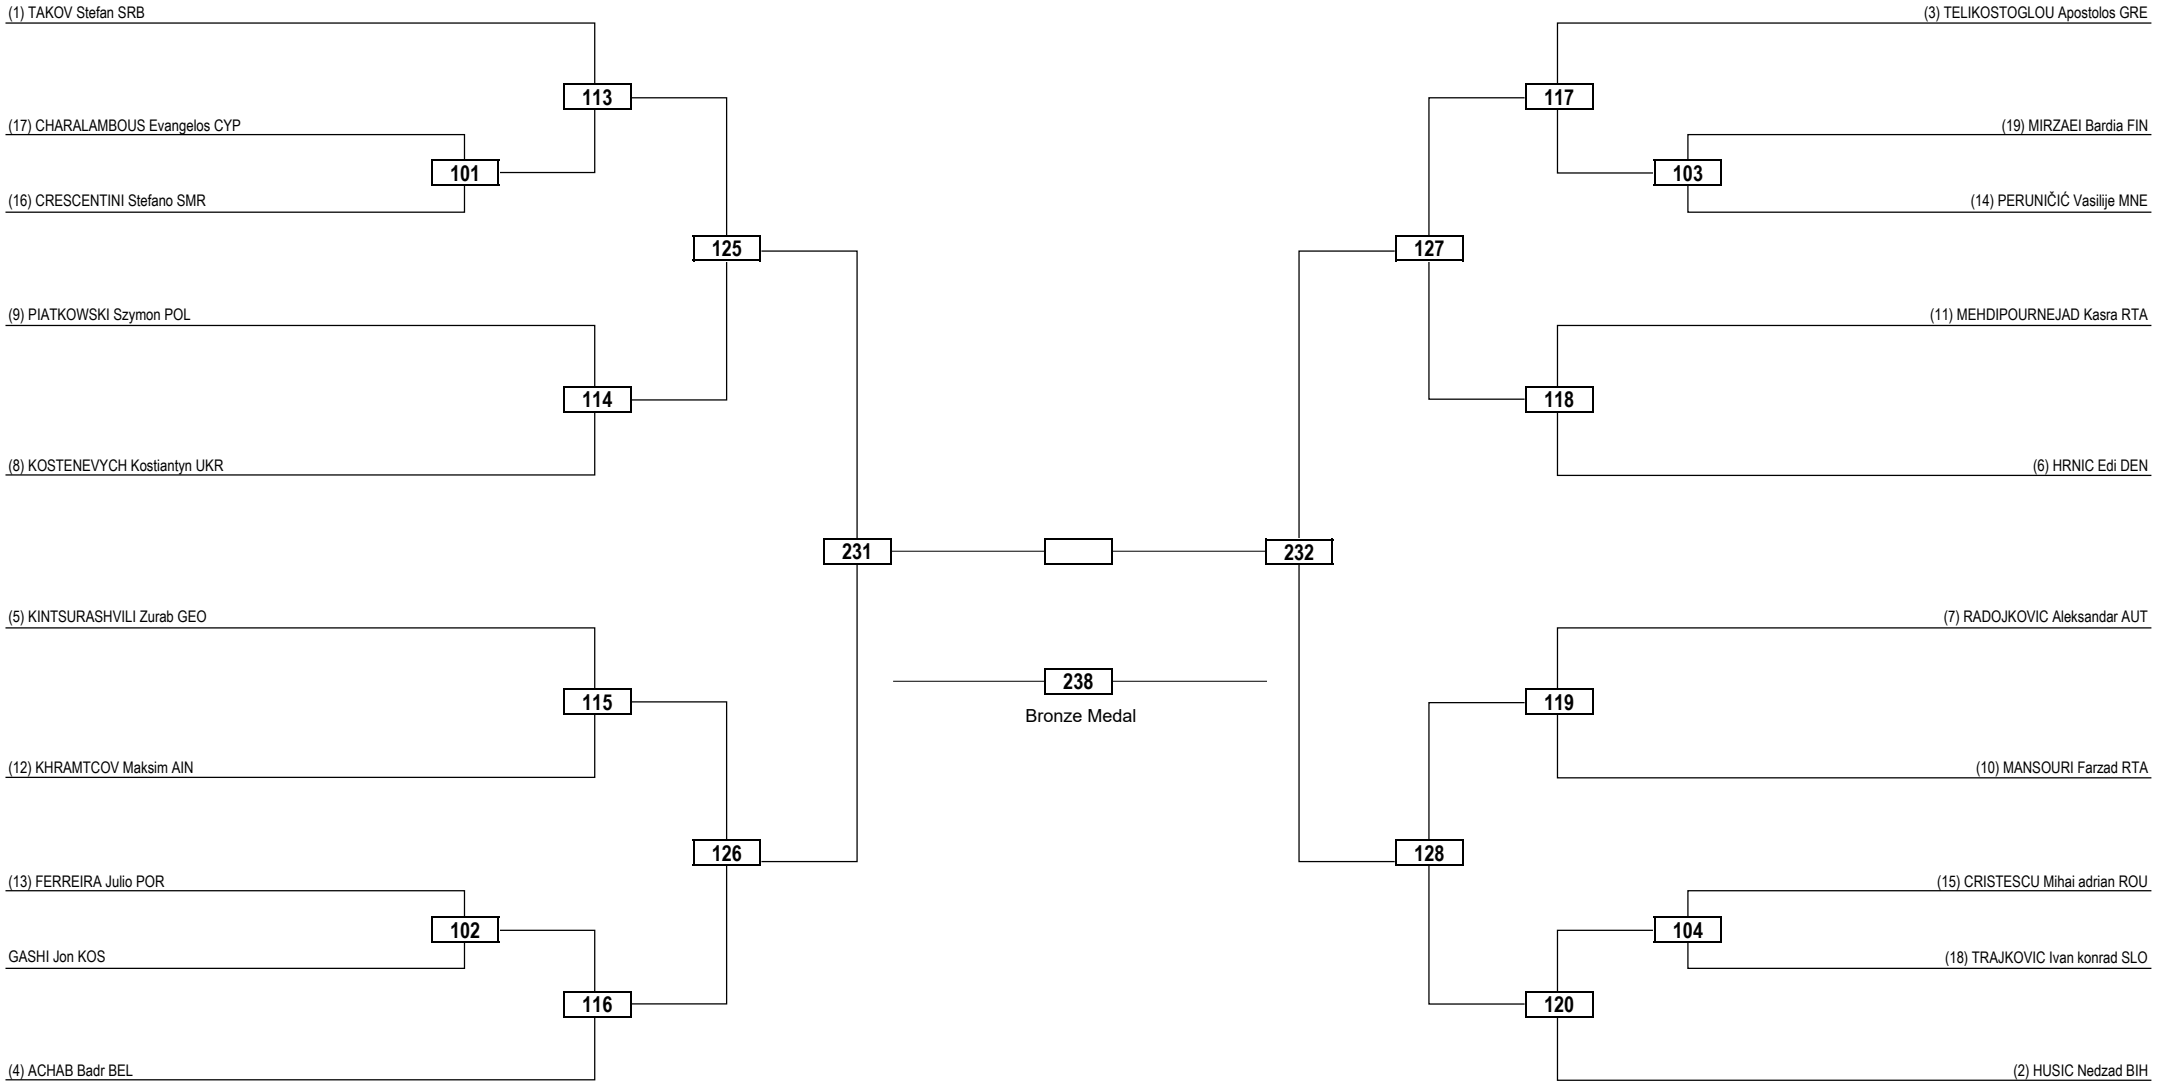

Round of 32    Round of 16    Quarterfinals    Semifinals    Final    Semifinals    Quarterfinals    Round of 16    Round of 32

**LEGEND** RSC: Win by Referee Stop the Contest    WDR: Win by Withdrawal    DQB: Win by Disqualification for unsportsmanlike behavior  
 (x) Seed    PTF: Win by Final Score    DSQ: Win by Disqualification    R: Round

Round of 16    Quarterfinals    Semifinals    Final    Semifinals    Quarterfinals    Round of 16

**LEGEND** RSC: Win by Referee Stop the Contest    WDR: Win by Withdrawal    DQB: Win by Disqualification for unsportsmanlike behavior  
 (x) Seed    PTF: Win by Final Score    DSQ: Win by Disqualification    R: Round

Round of 32	Round of 16	Quarterfinals	Semifinals	Final	Semifinals	Quarterfinals	Round of 16	Round of 32
-------------	-------------	---------------	------------	-------	------------	---------------	-------------	-------------