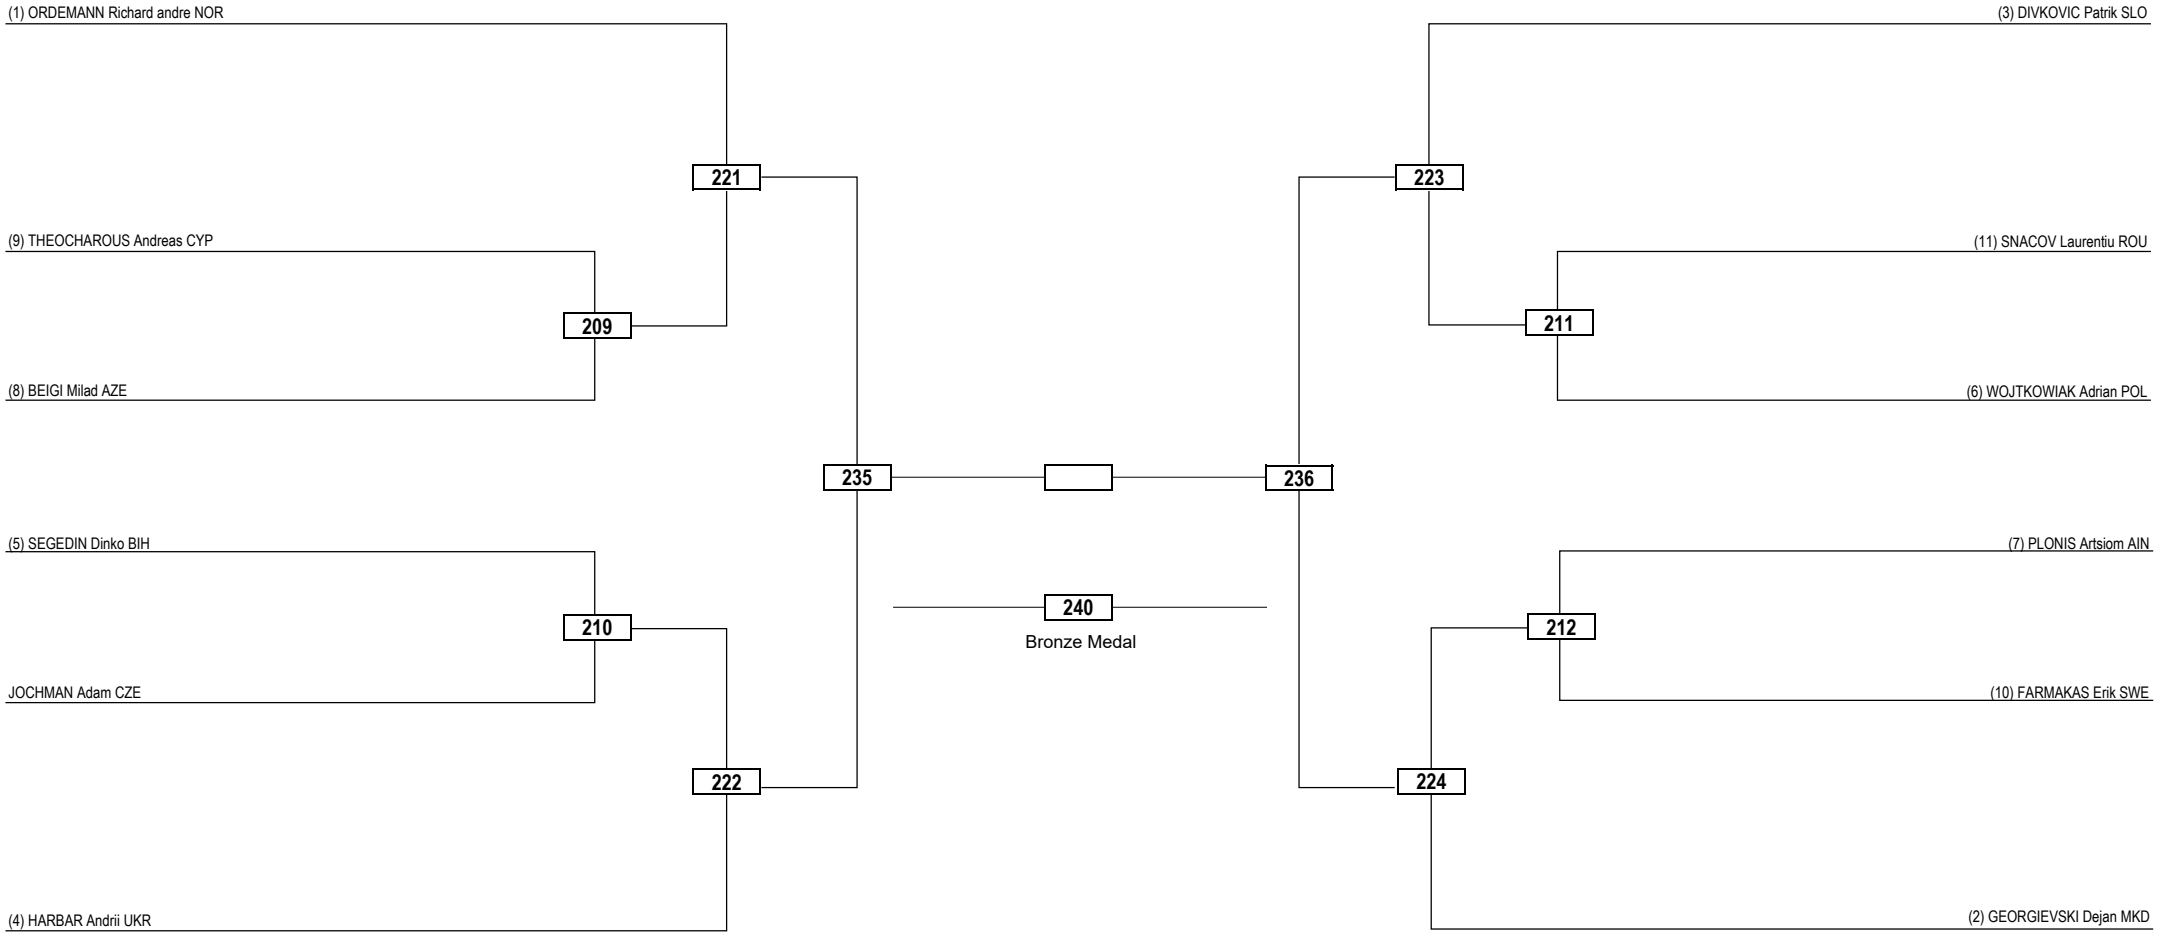

Round of 32    Round of 16    Quarterfinals    Semifinals    Final    Semifinals    Quarterfinals    Round of 16    Round of 32

**LEGEND** RSC: Win by Referee Stop the Contest    WDR: Win by Withdrawal    DQB: Win by Disqualification for unsportsmanlike behavior  
 (x) Seed    PTF: Win by Final Score    DSQ: Win by Disqualification    R: Round

Round of 16    Quarterfinals    Semifinals    Final    Semifinals    Quarterfinals    Round of 16

**LEGEND** RSC: Win by Referee Stop the Contest    WDR: Win by Withdrawal    DQB: Win by Disqualification for unsportsmanlike behavior  
 (x) Seed    PTF: Win by Final Score    DSQ: Win by Disqualification    R: Round

Round of 32	Round of 16	Quarterfinals	Semifinals	Final	Semifinals	Quarterfinals	Round of 16	Round of 32
-------------	-------------	---------------	------------	-------	------------	---------------	-------------	-------------