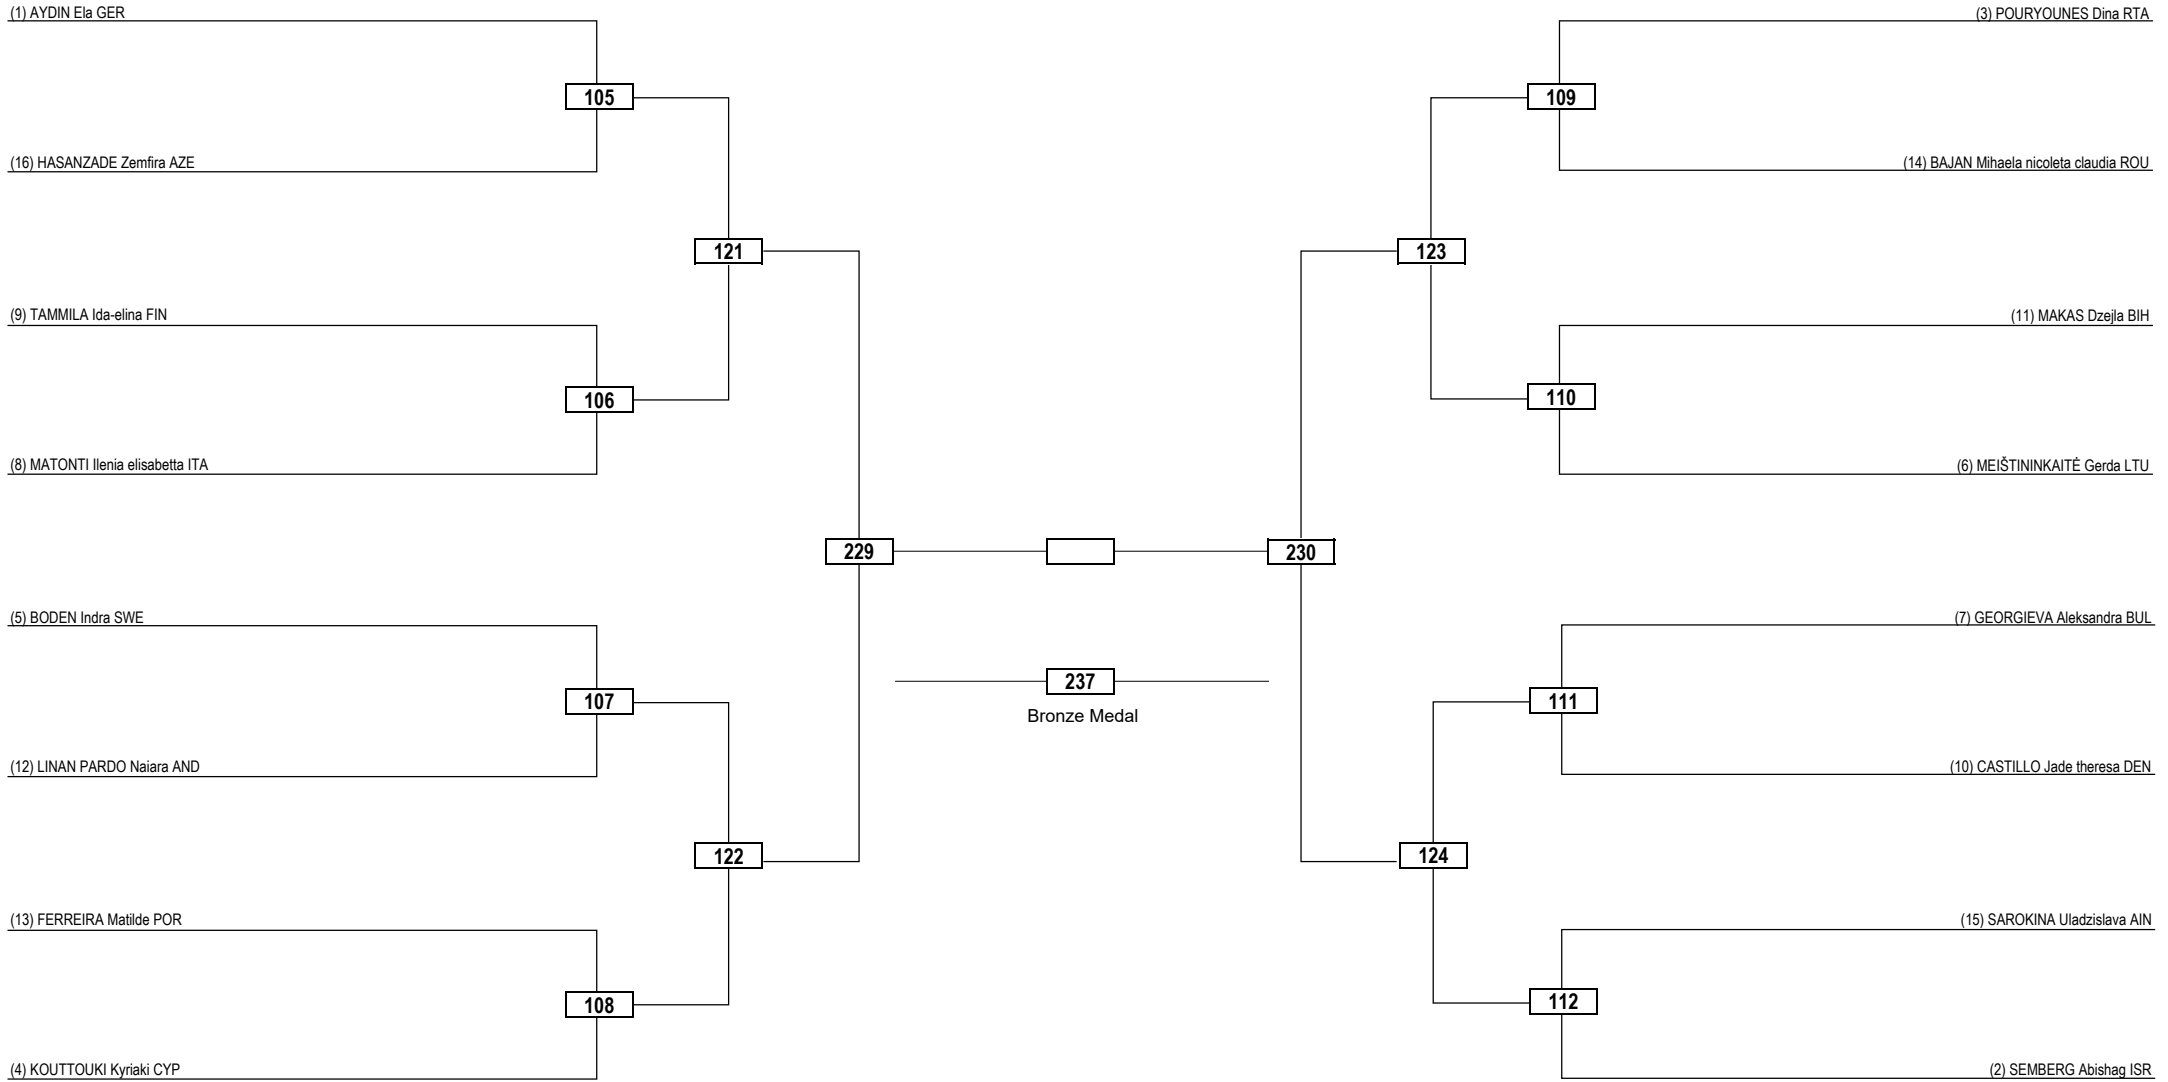

Round of 32    Round of 16    Quarterfinals    Semifinals    Final    Semifinals    Quarterfinals    Round of 16    Round of 32

**LEGEND** RSC: Win by Referee Stop the Contest    WDR: Win by Withdrawal    DQB: Win by Disqualification for unsportsmanlike behavior  
 (x) Seed    PTF: Win by Final Score    DSQ: Win by Disqualification    R: Round

Round of 16    Quarterfinals    Semifinals    Final    Semifinals    Quarterfinals    Round of 16

**LEGEND** RSC: Win by Referee Stop the Contest    WDR: Win by Withdrawal    DQB: Win by Disqualification for unsportsmanlike behavior  
 (x) Seed    PTF: Win by Final Score    DSQ: Win by Disqualification    R: Round

Round of 32	Round of 16	Quarterfinals	Semifinals	Final	Semifinals	Quarterfinals	Round of 16	Round of 32
-------------	-------------	---------------	------------	-------	------------	---------------	-------------	-------------